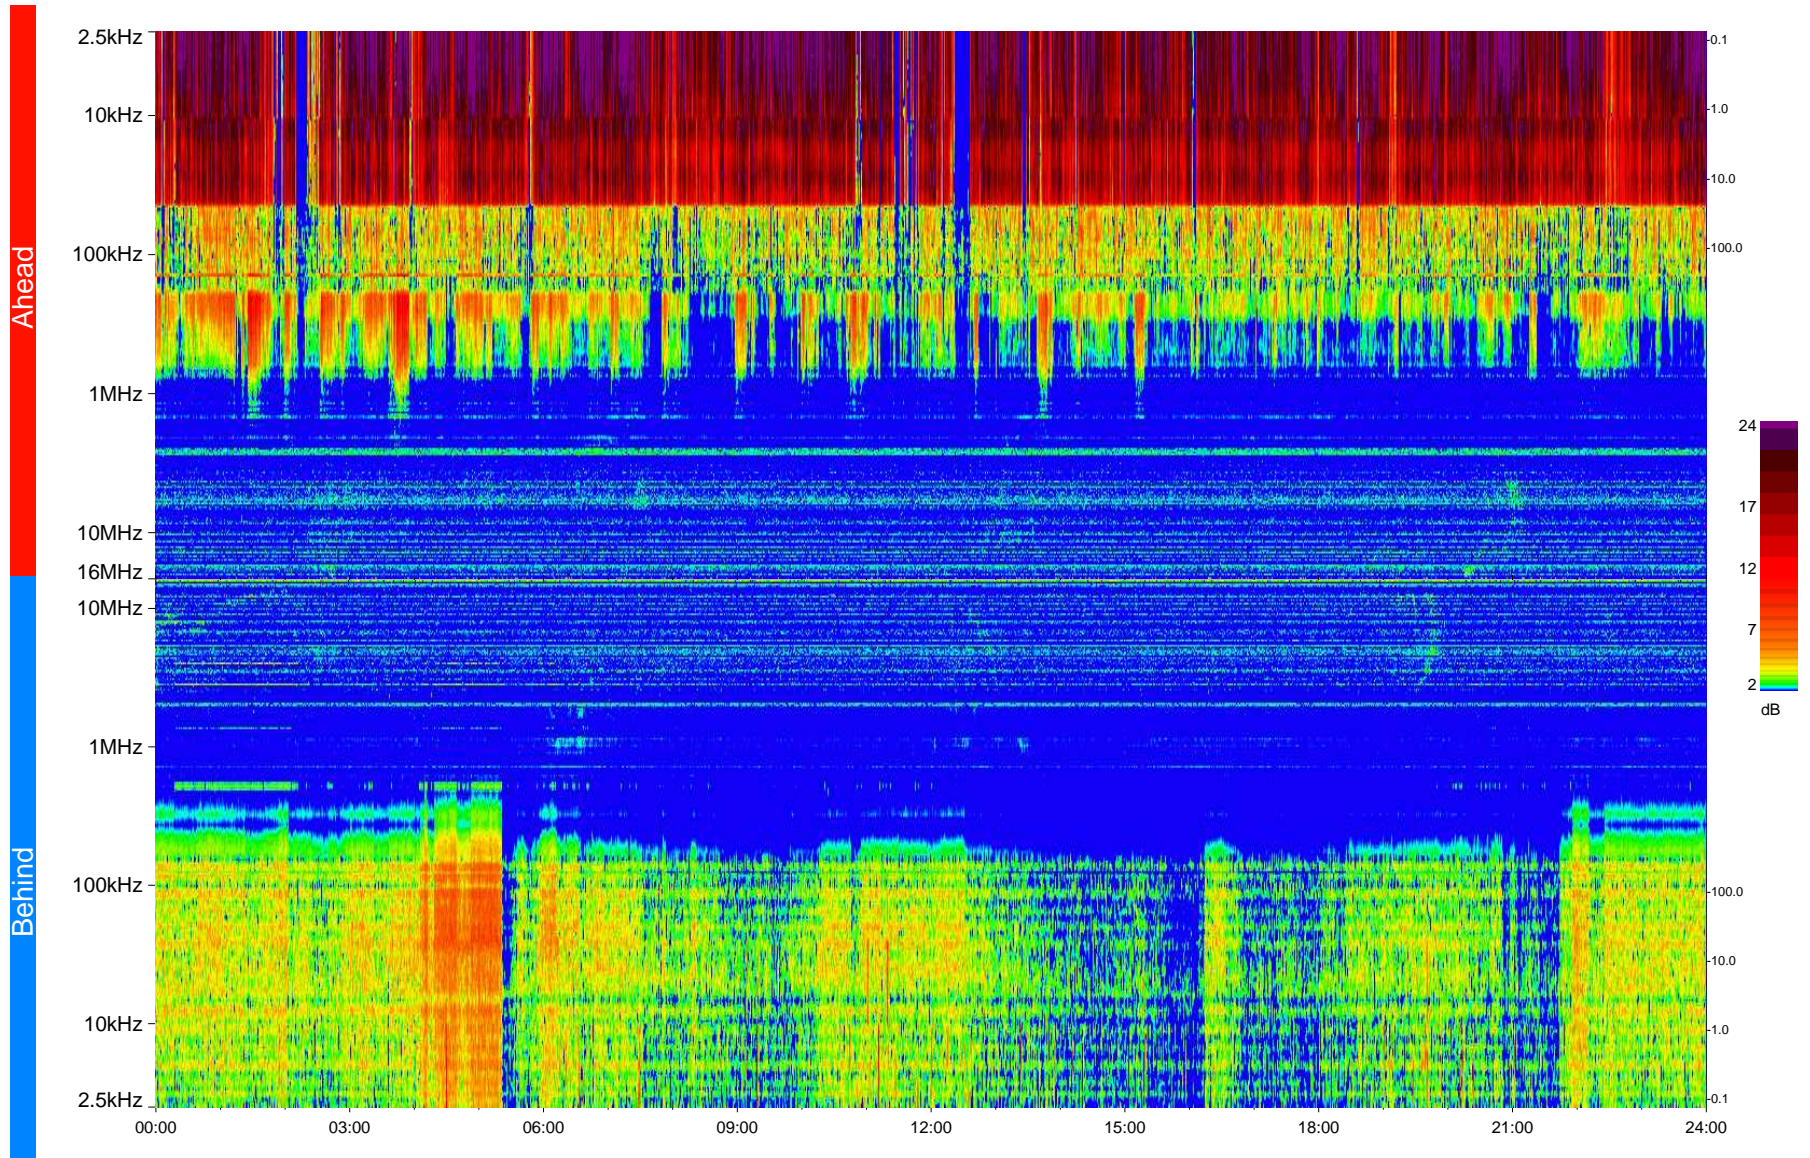

STEREO/WAVES Daily Summary - 13-Jan-2009 (DOY 013)

Ahead source file = swaves_ahead_2009_013_1_04.fin
Ahead PSE Angle = xxx.x

Behind PSE Angle = xxx.x
Behind source file = swaves_behind_2009_013_1_04.fin

Time (UTC)