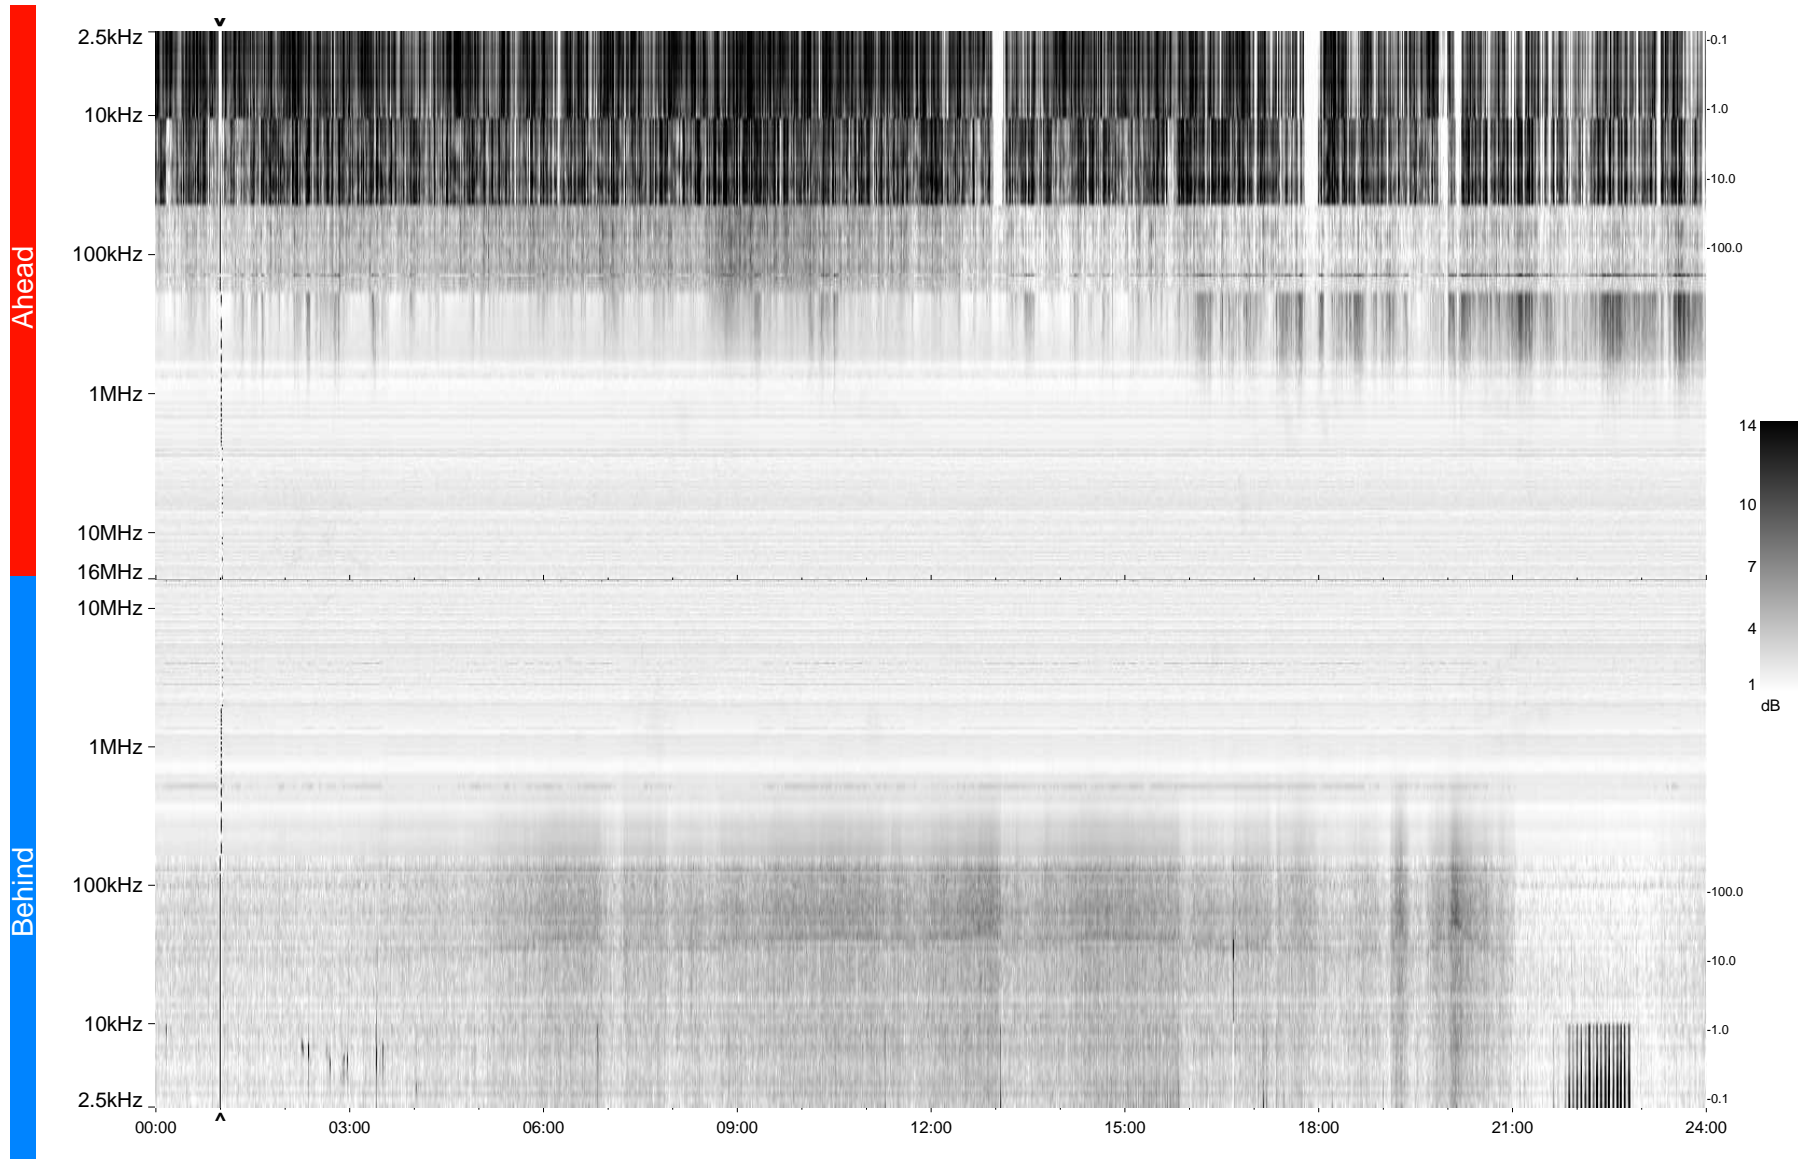

STEREO/WAVES Daily Summary - 12-Jan-2009 (DOY 012)

Ahead source file = swaves_ahead_2009_012_1_04.fin
Ahead PSE Angle = xxx.x

Behind PSE Angle = xxx.x
Behind source file = swaves_behind_2009_012_1_04.fin

Time (UTC)