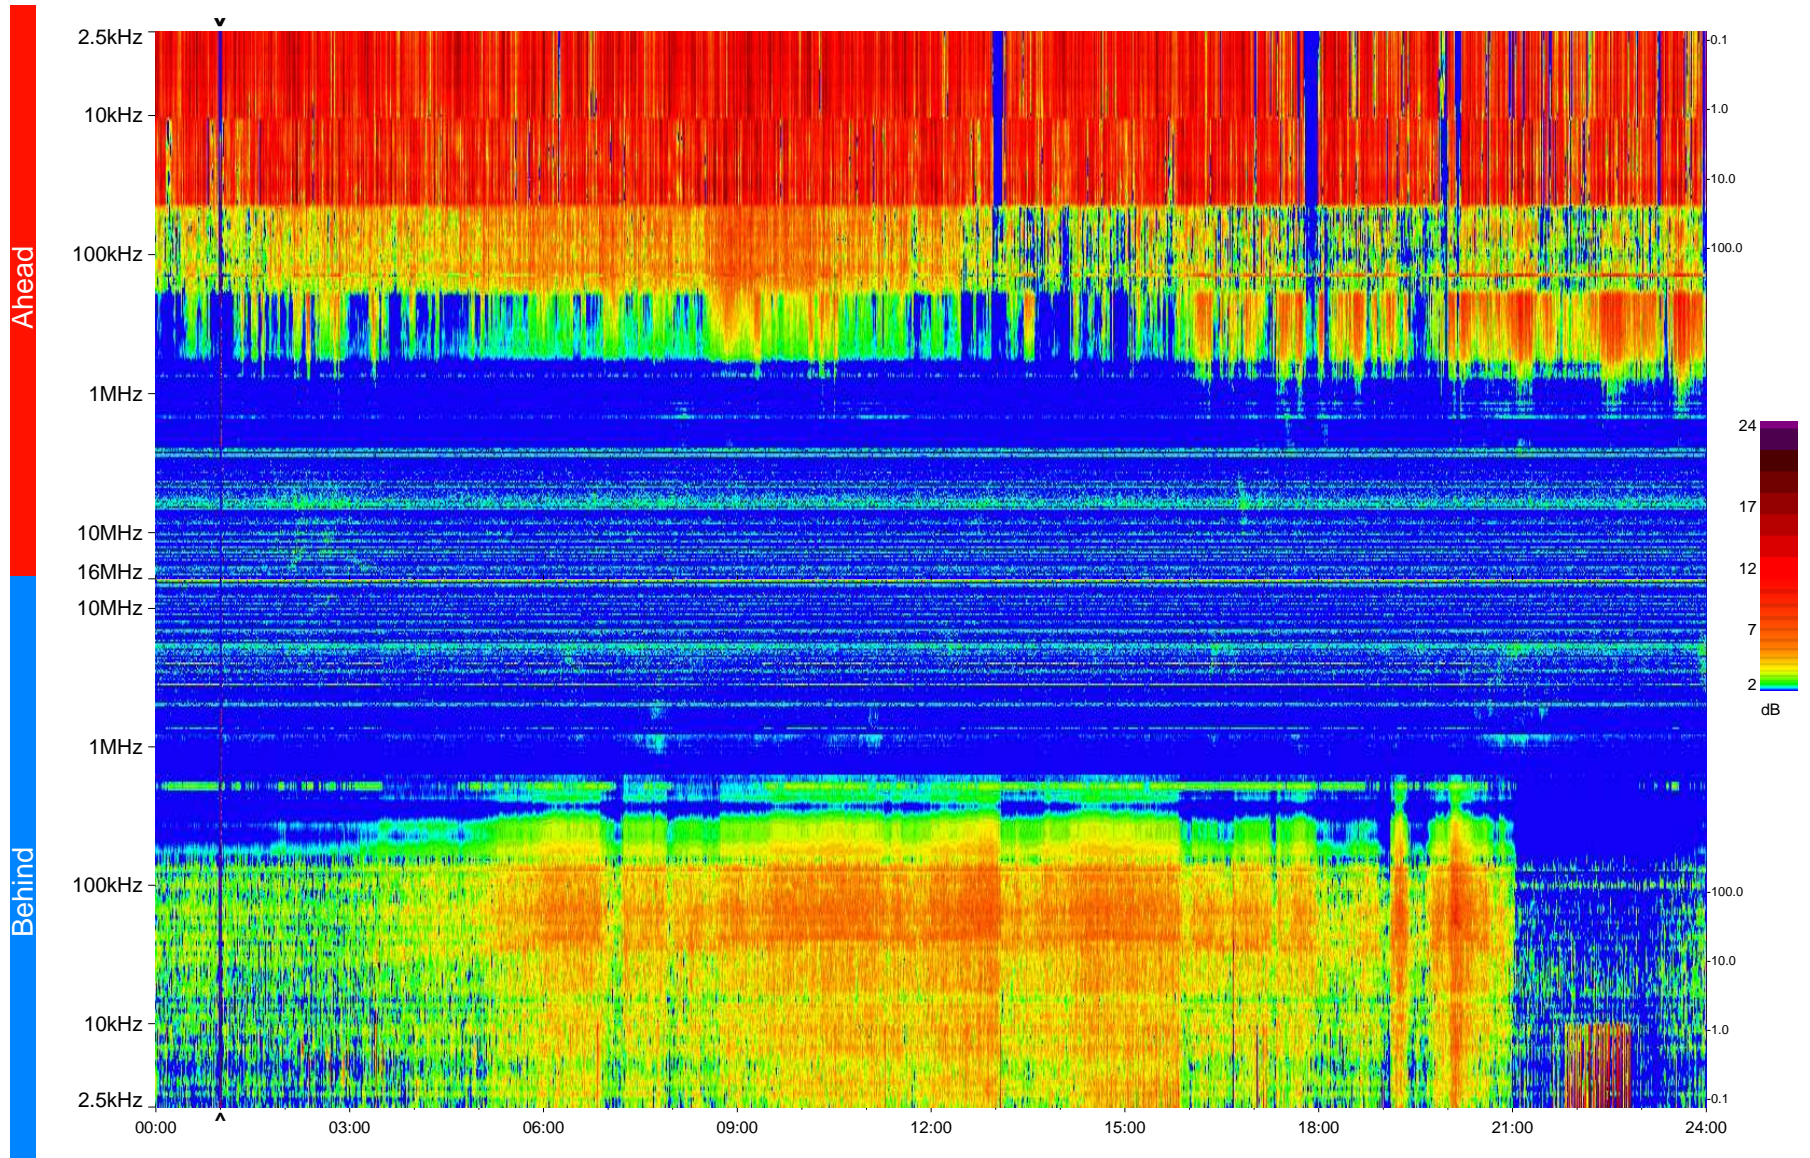

# STEREO/WAVES Daily Summary - 12-Jan-2009 (DOY 012)

Ahead source file = swaves\_ahead\_2009\_012\_1\_04.fin  
Ahead PSE Angle = xxx.x

Behind PSE Angle = xxx.x  
Behind source file = swaves\_behind\_2009\_012\_1\_04.fin

Time (UTC)