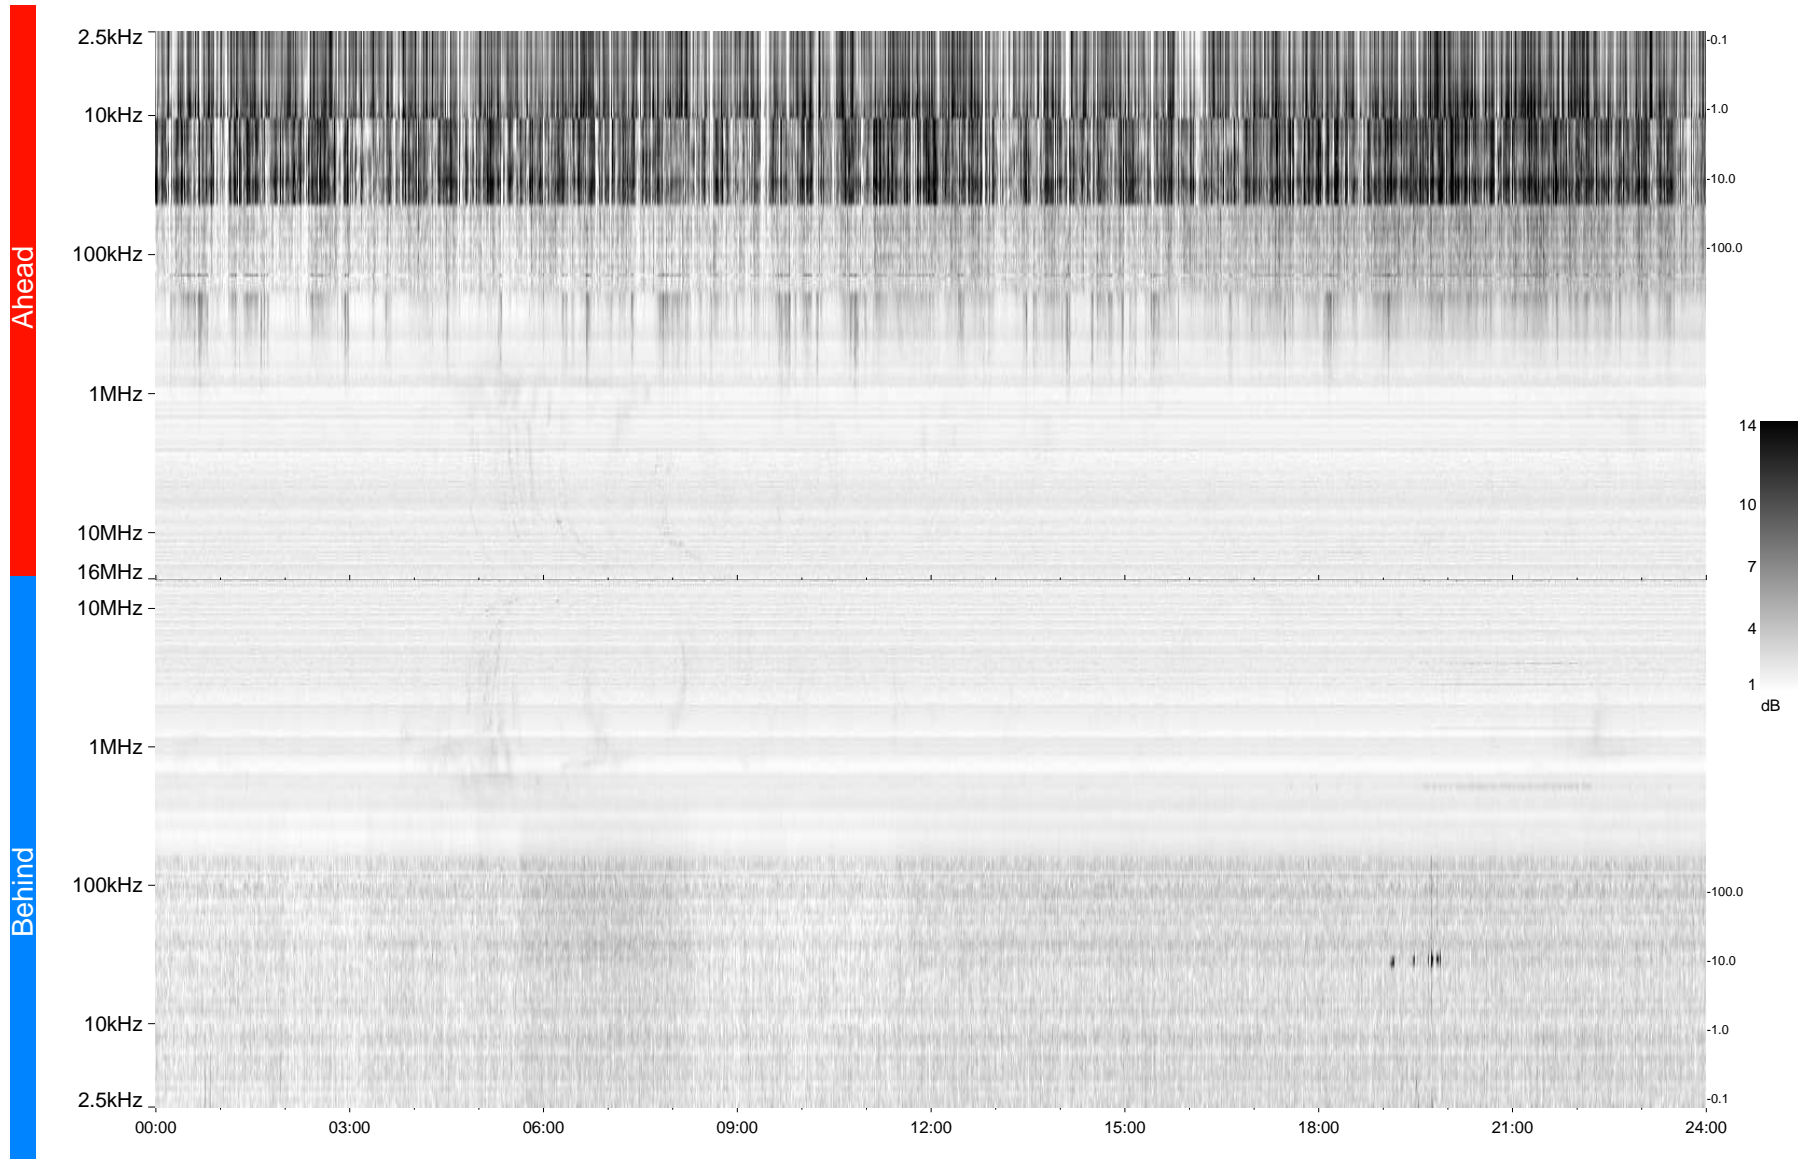

STEREO/WAVES Daily Summary - 11-Jan-2009 (DOY 011)

Ahead source file = swaves_ahead_2009_011_1_04.fin
Ahead PSE Angle = xxx.x

Behind PSE Angle = xxx.x
Behind source file = swaves_behind_2009_011_1_04.fin

Time (UTC)