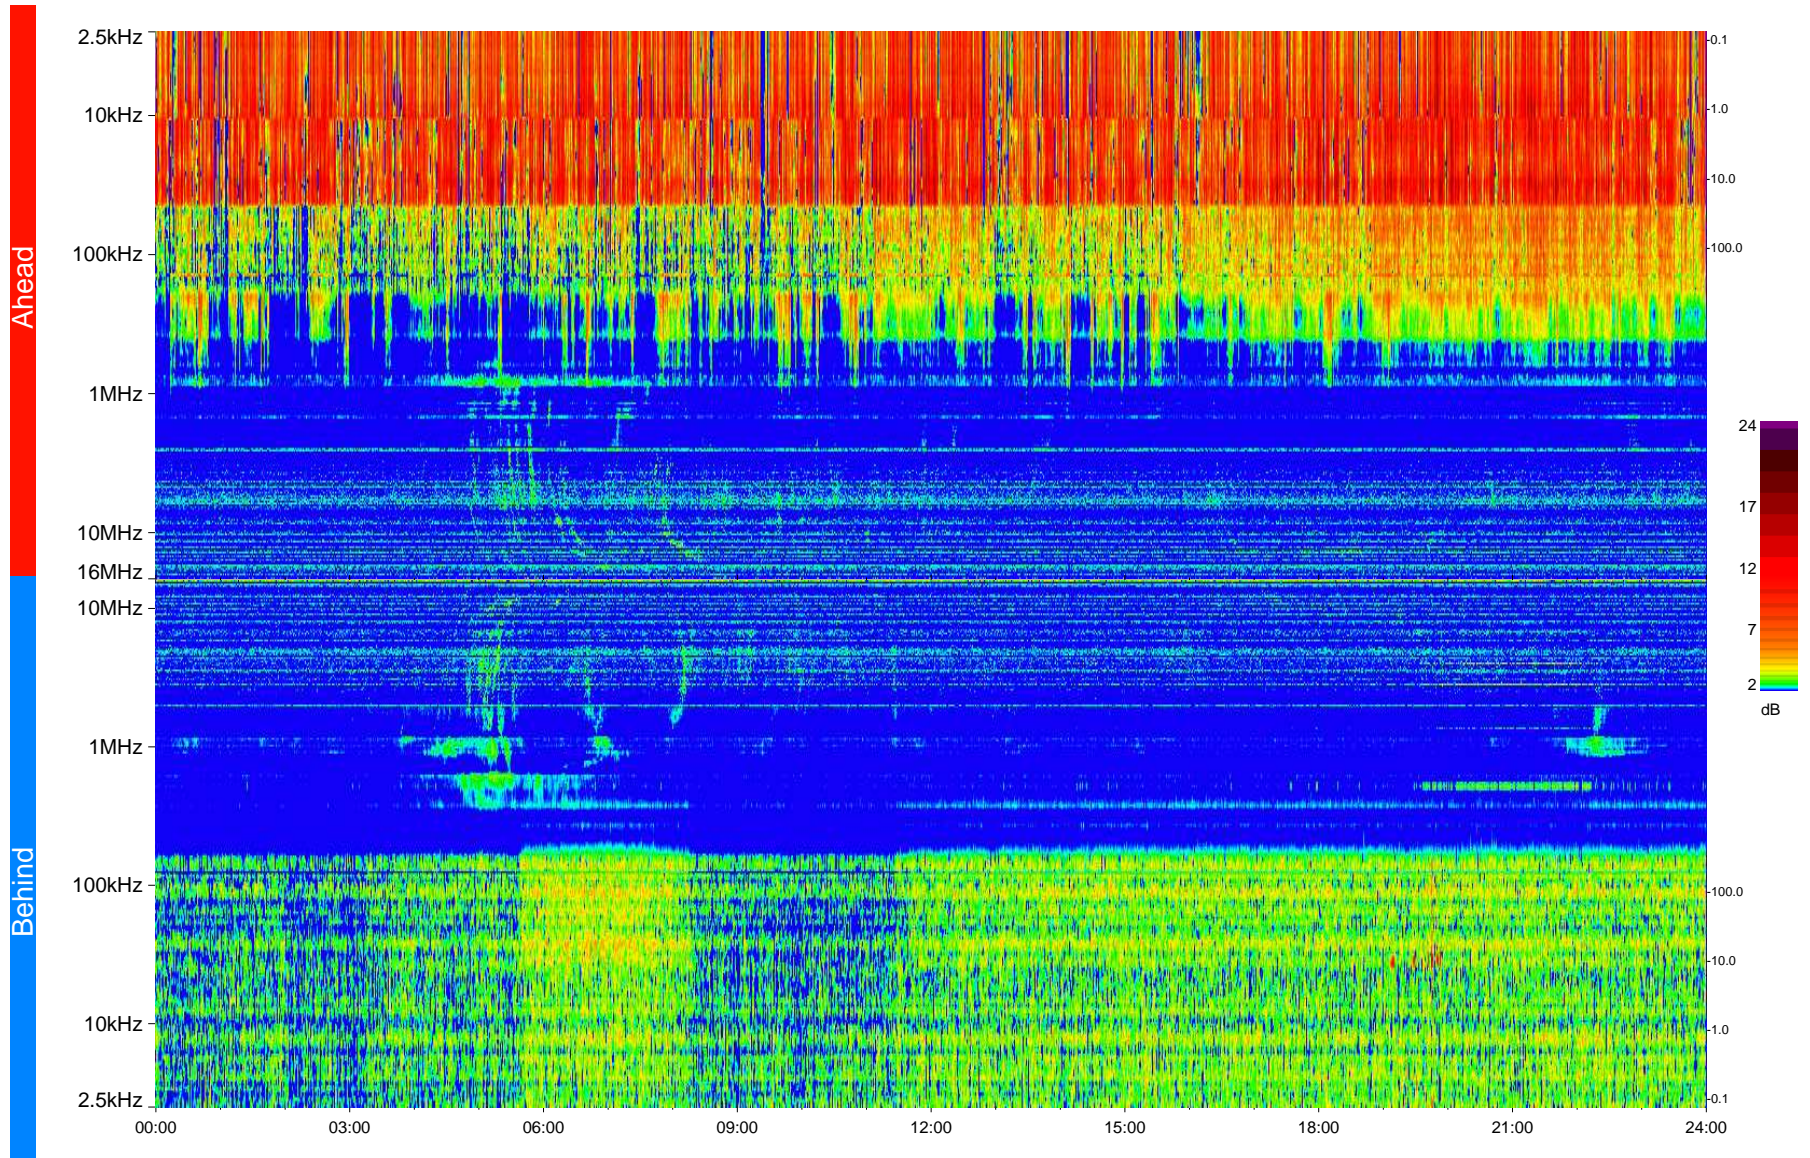

STEREO/WAVES Daily Summary - 11-Jan-2009 (DOY 011)

Ahead source file = swaves_ahead_2009_011_1_04.fin
Ahead PSE Angle = xxx.x

Behind PSE Angle = xxx.x
Behind source file = swaves_behind_2009_011_1_04.fin

Time (UTC)