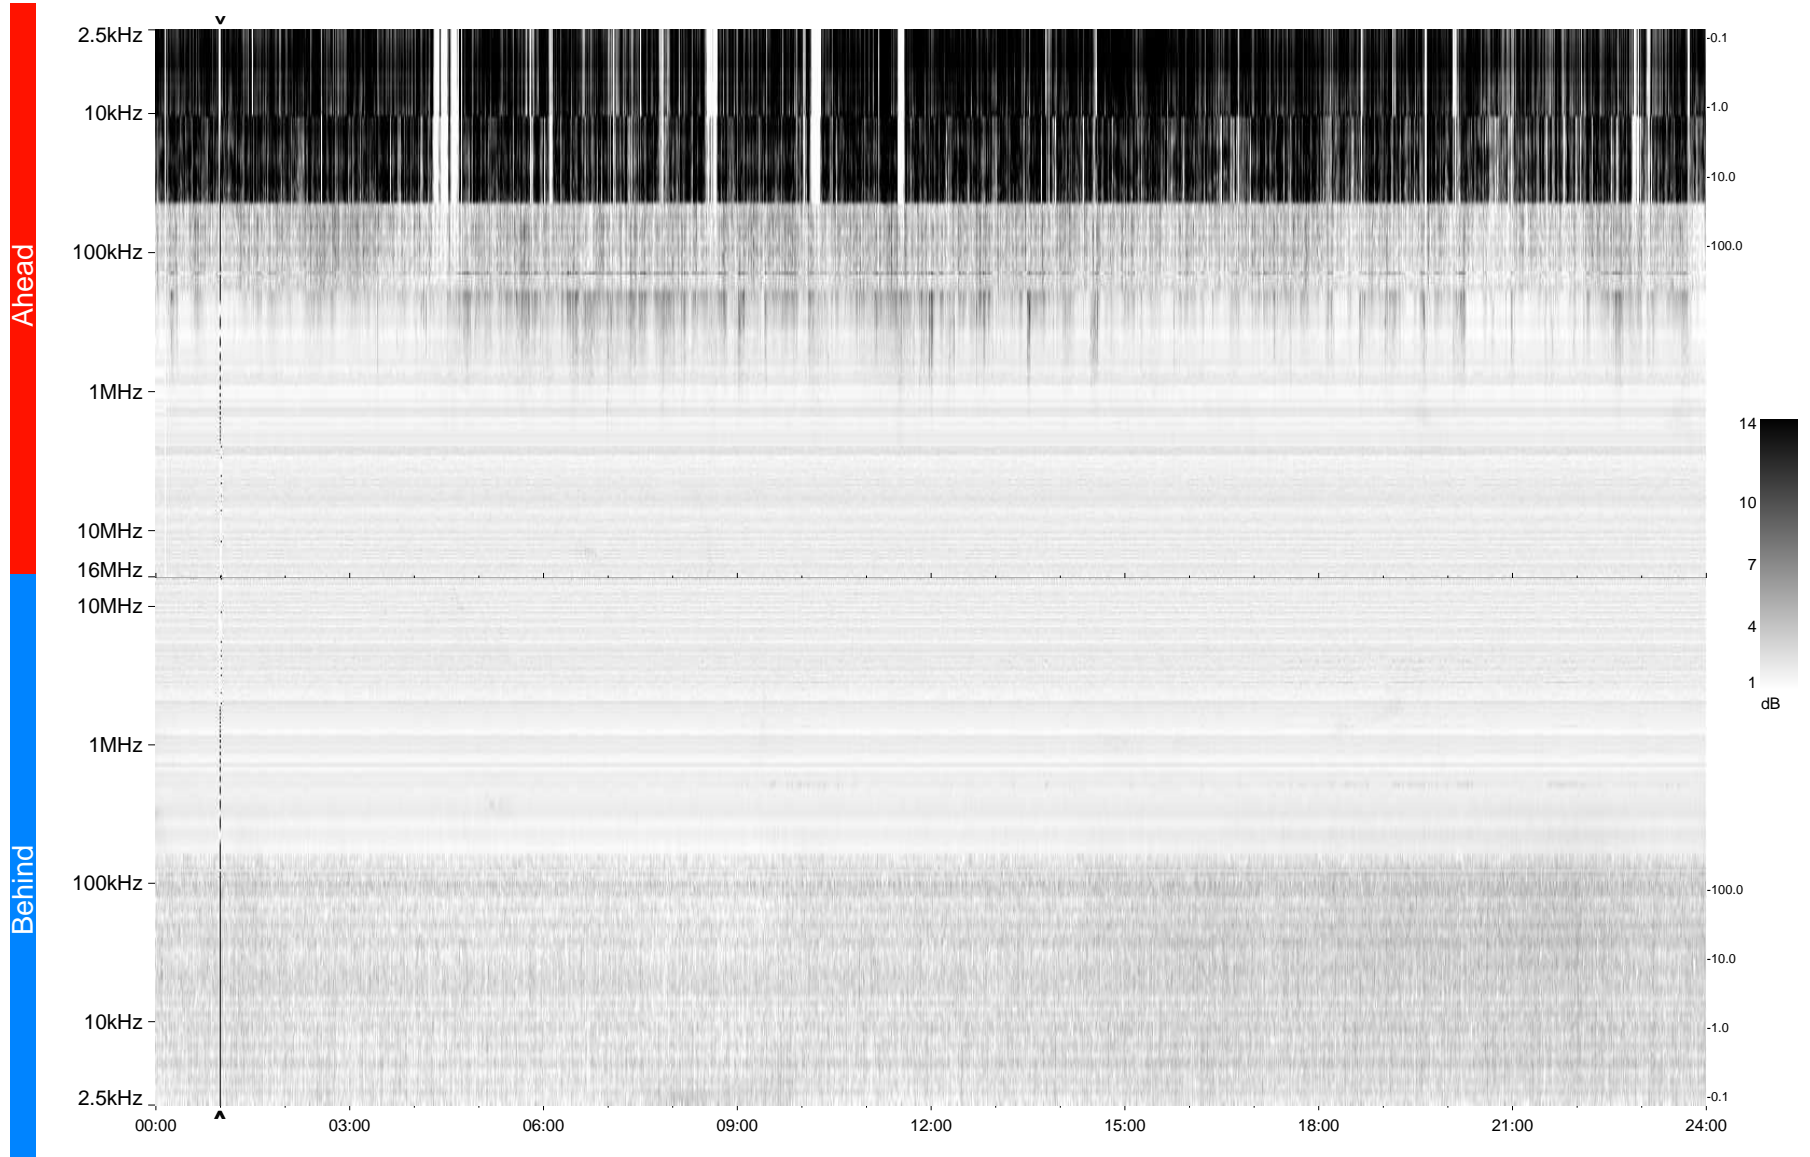

STEREO/WAVES Daily Summary - 10-Jan-2009 (DOY 010)

Ahead source file = swaves_ahead_2009_010_1_04.fin
Ahead PSE Angle = xxx.x

Behind PSE Angle = xxx.x
Behind source file = swaves_behind_2009_010_1_04.fin

Time (UTC)