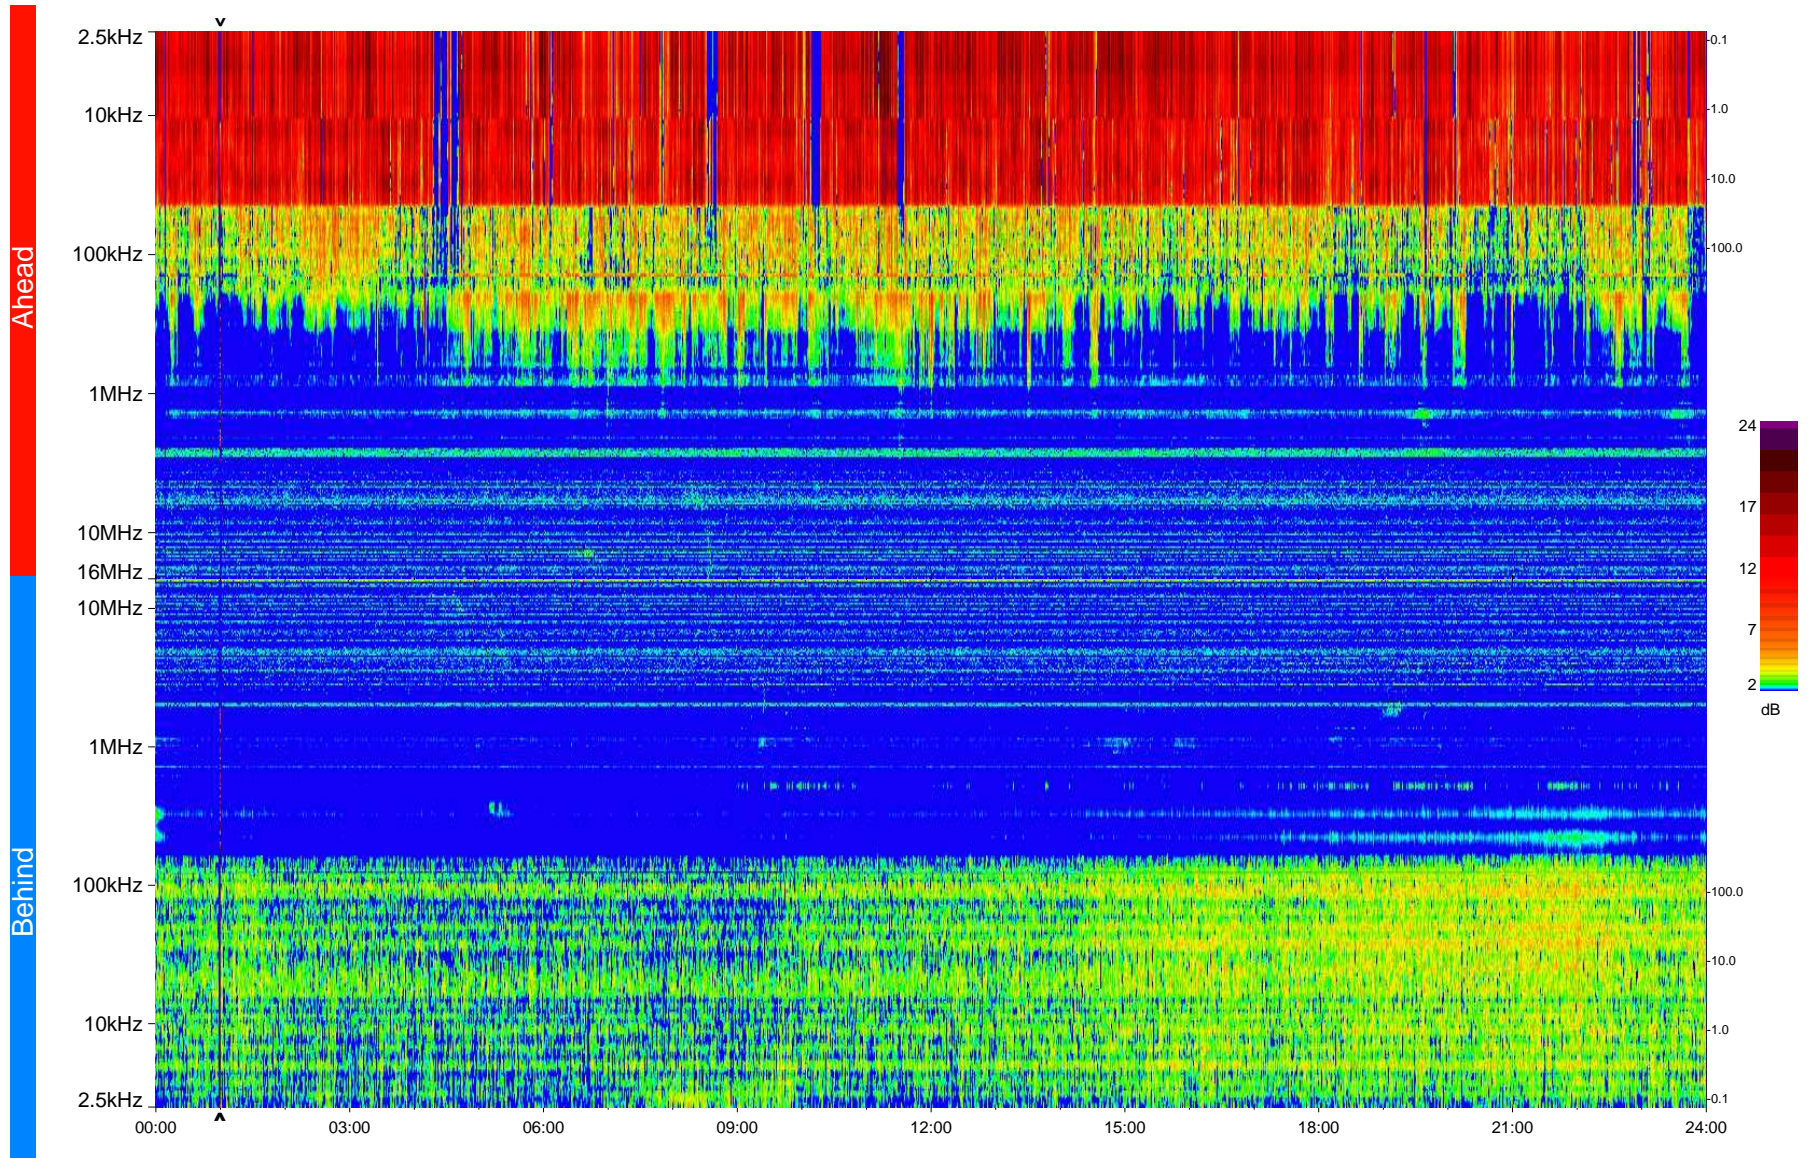

STEREO/WAVES Daily Summary - 10-Jan-2009 (DOY 010)

Ahead source file = swaves_ahead_2009_010_1_04.fin
Ahead PSE Angle = xxx.x

Behind PSE Angle = xxx.x
Behind source file = swaves_behind_2009_010_1_04.fin

Time (UTC)