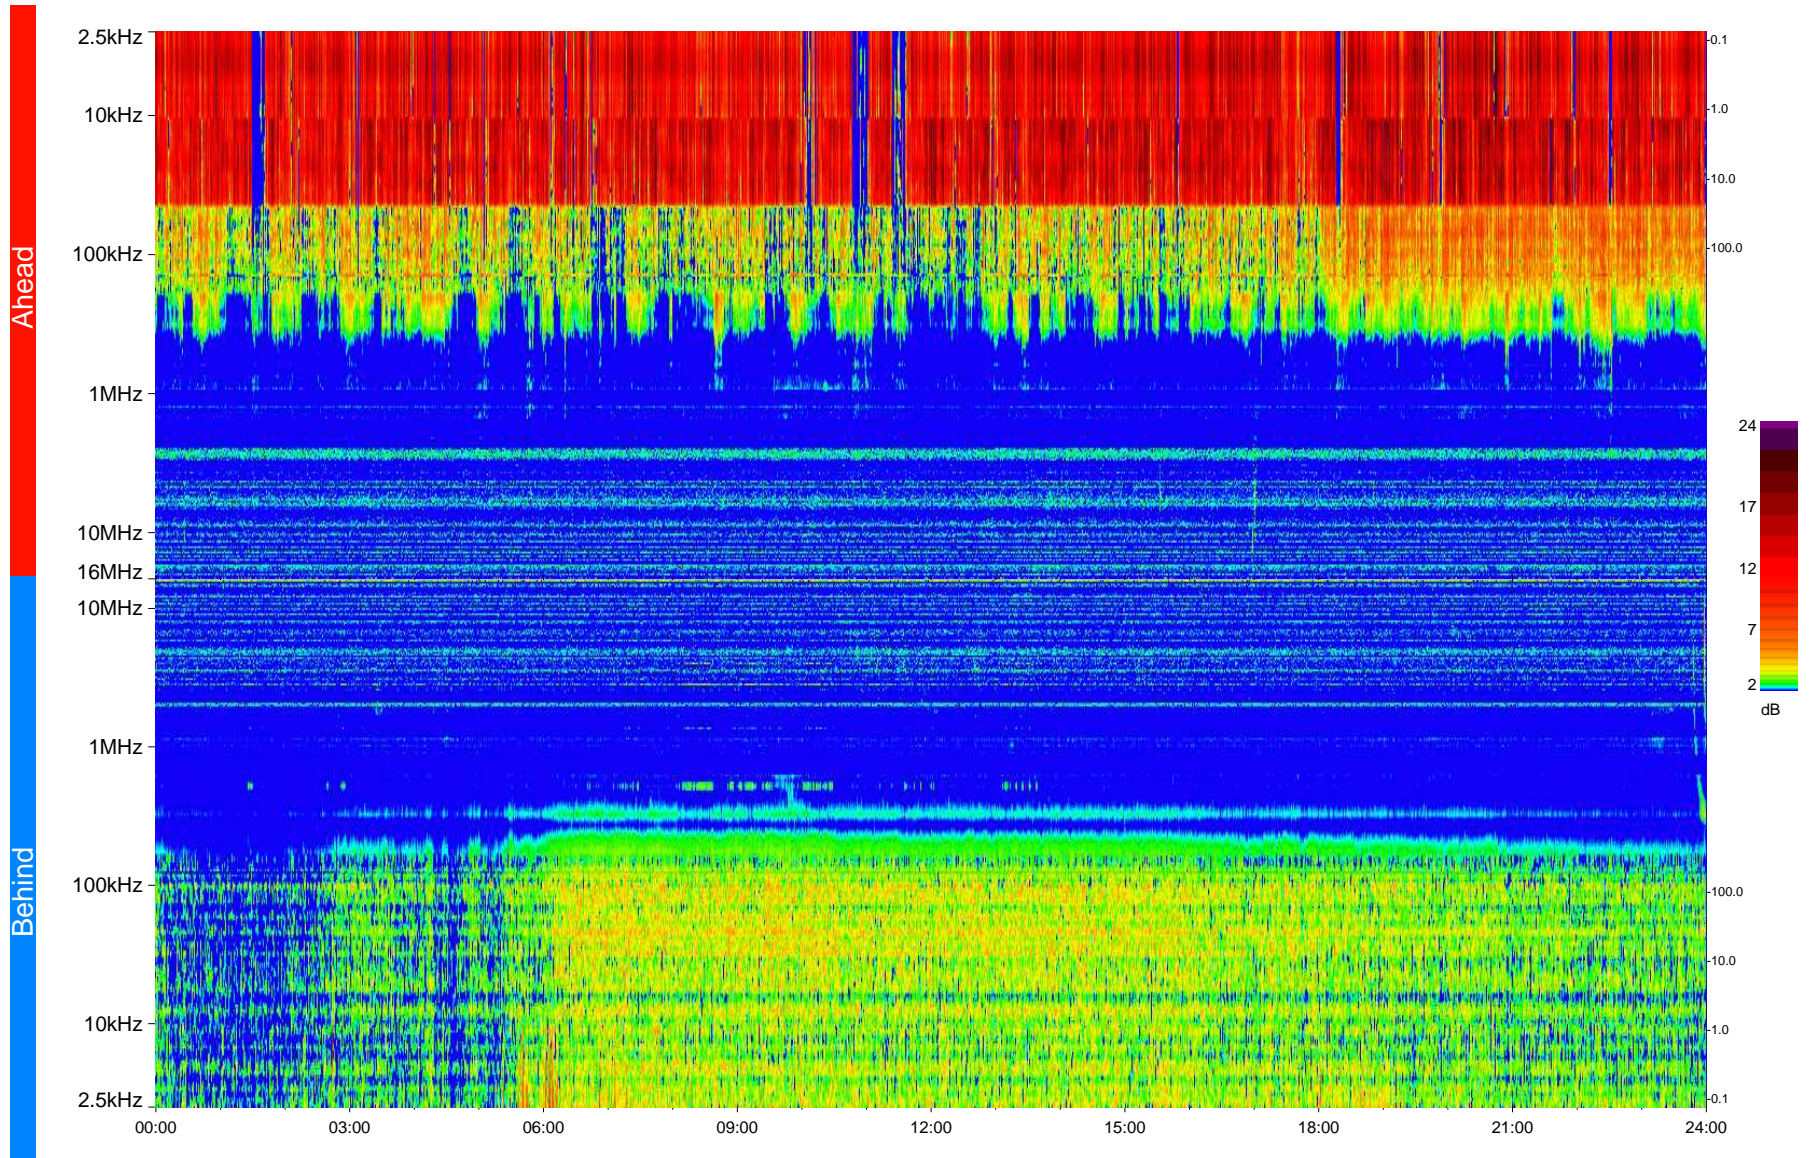

STEREO/WAVES Daily Summary - 09-Jan-2009 (DOY 009)

Ahead source file = swaves_ahead_2009_009_1_04.fin
Ahead PSE Angle = xxx.x

Behind PSE Angle = xxx.x
Behind source file = swaves_behind_2009_009_1_04.fin

Time (UTC)