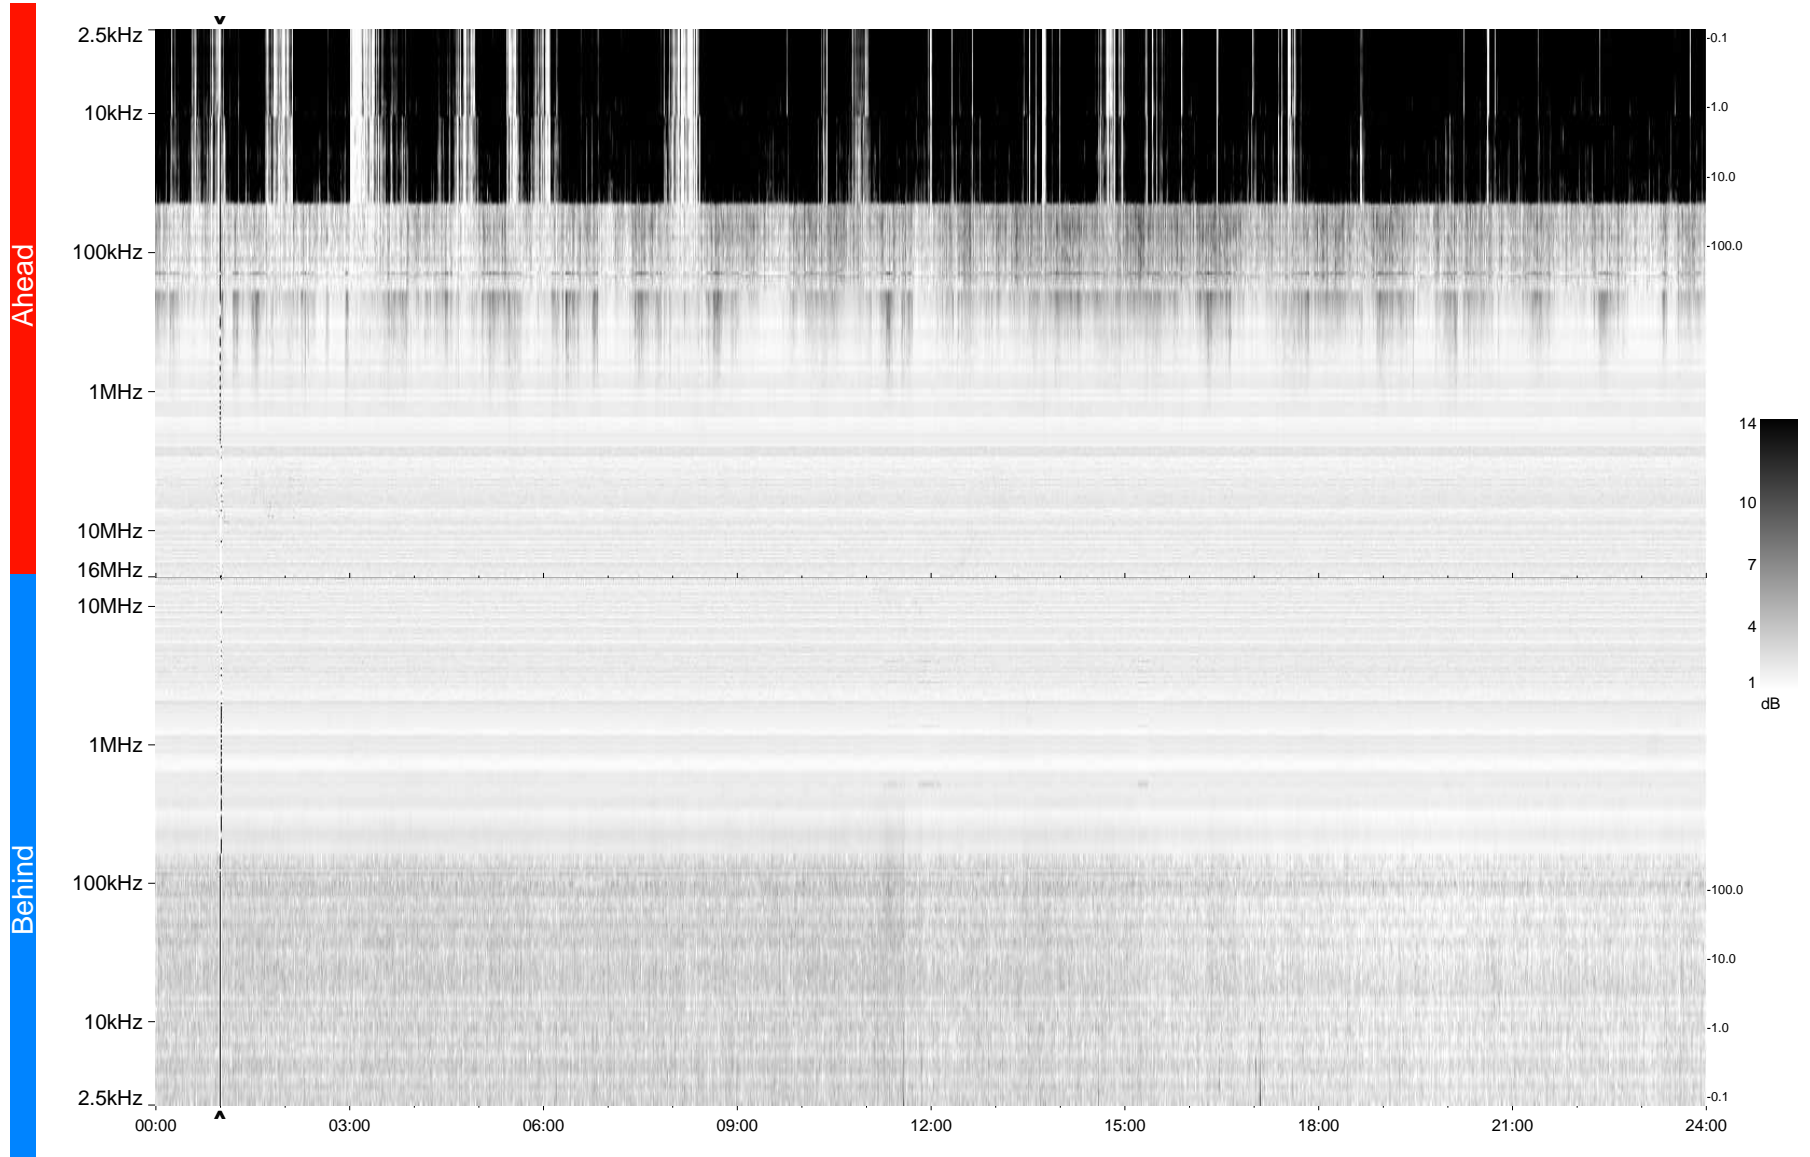

# STEREO/WAVES Daily Summary - 08-Jan-2009 (DOY 008)

Ahead source file = swaves\_ahead\_2009\_008\_1\_04.fin  
Ahead PSE Angle = xxx.x

Behind PSE Angle = xxx.x  
Behind source file = swaves\_behind\_2009\_008\_1\_04.fin

Time (UTC)