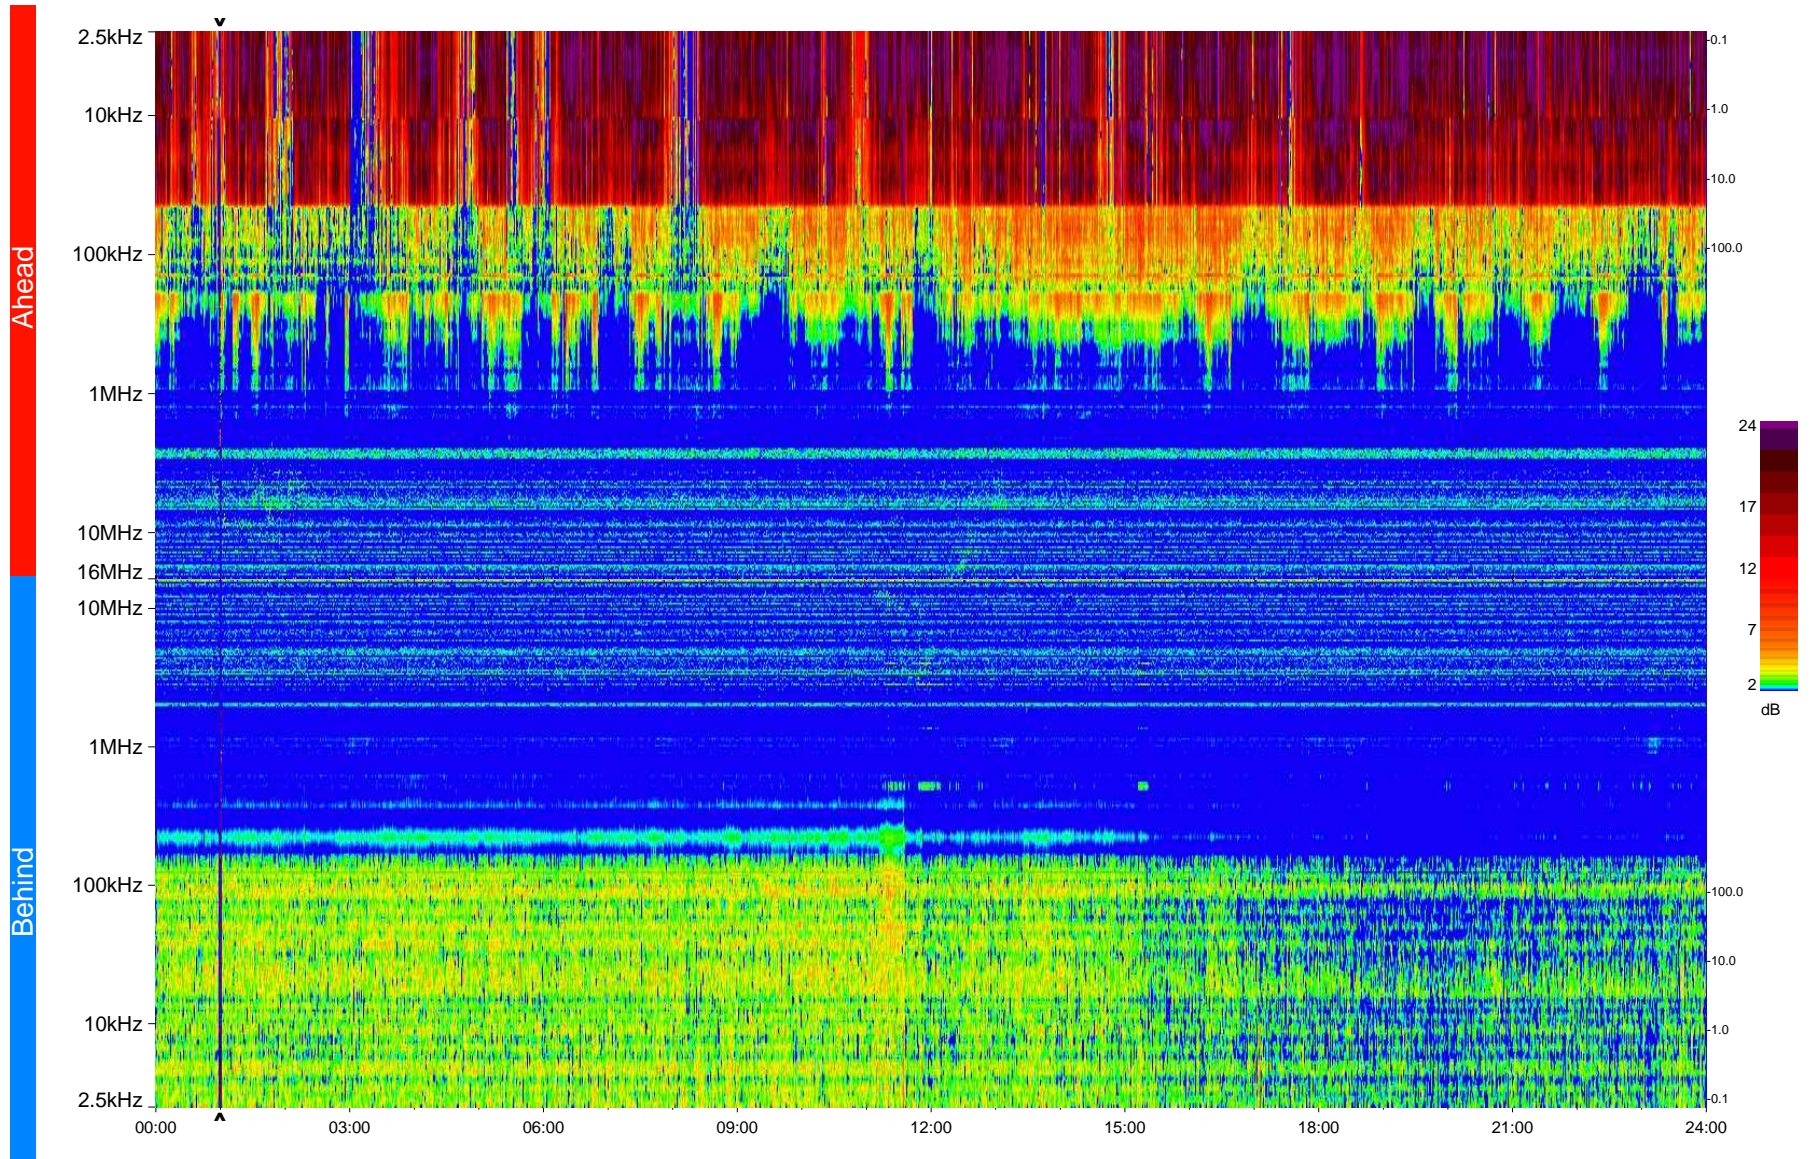

STEREO/WAVES Daily Summary - 08-Jan-2009 (DOY 008)

Ahead source file = swaves_ahead_2009_008_1_04.fin
Ahead PSE Angle = xxx.x

Behind PSE Angle = xxx.x
Behind source file = swaves_behind_2009_008_1_04.fin

Time (UTC)