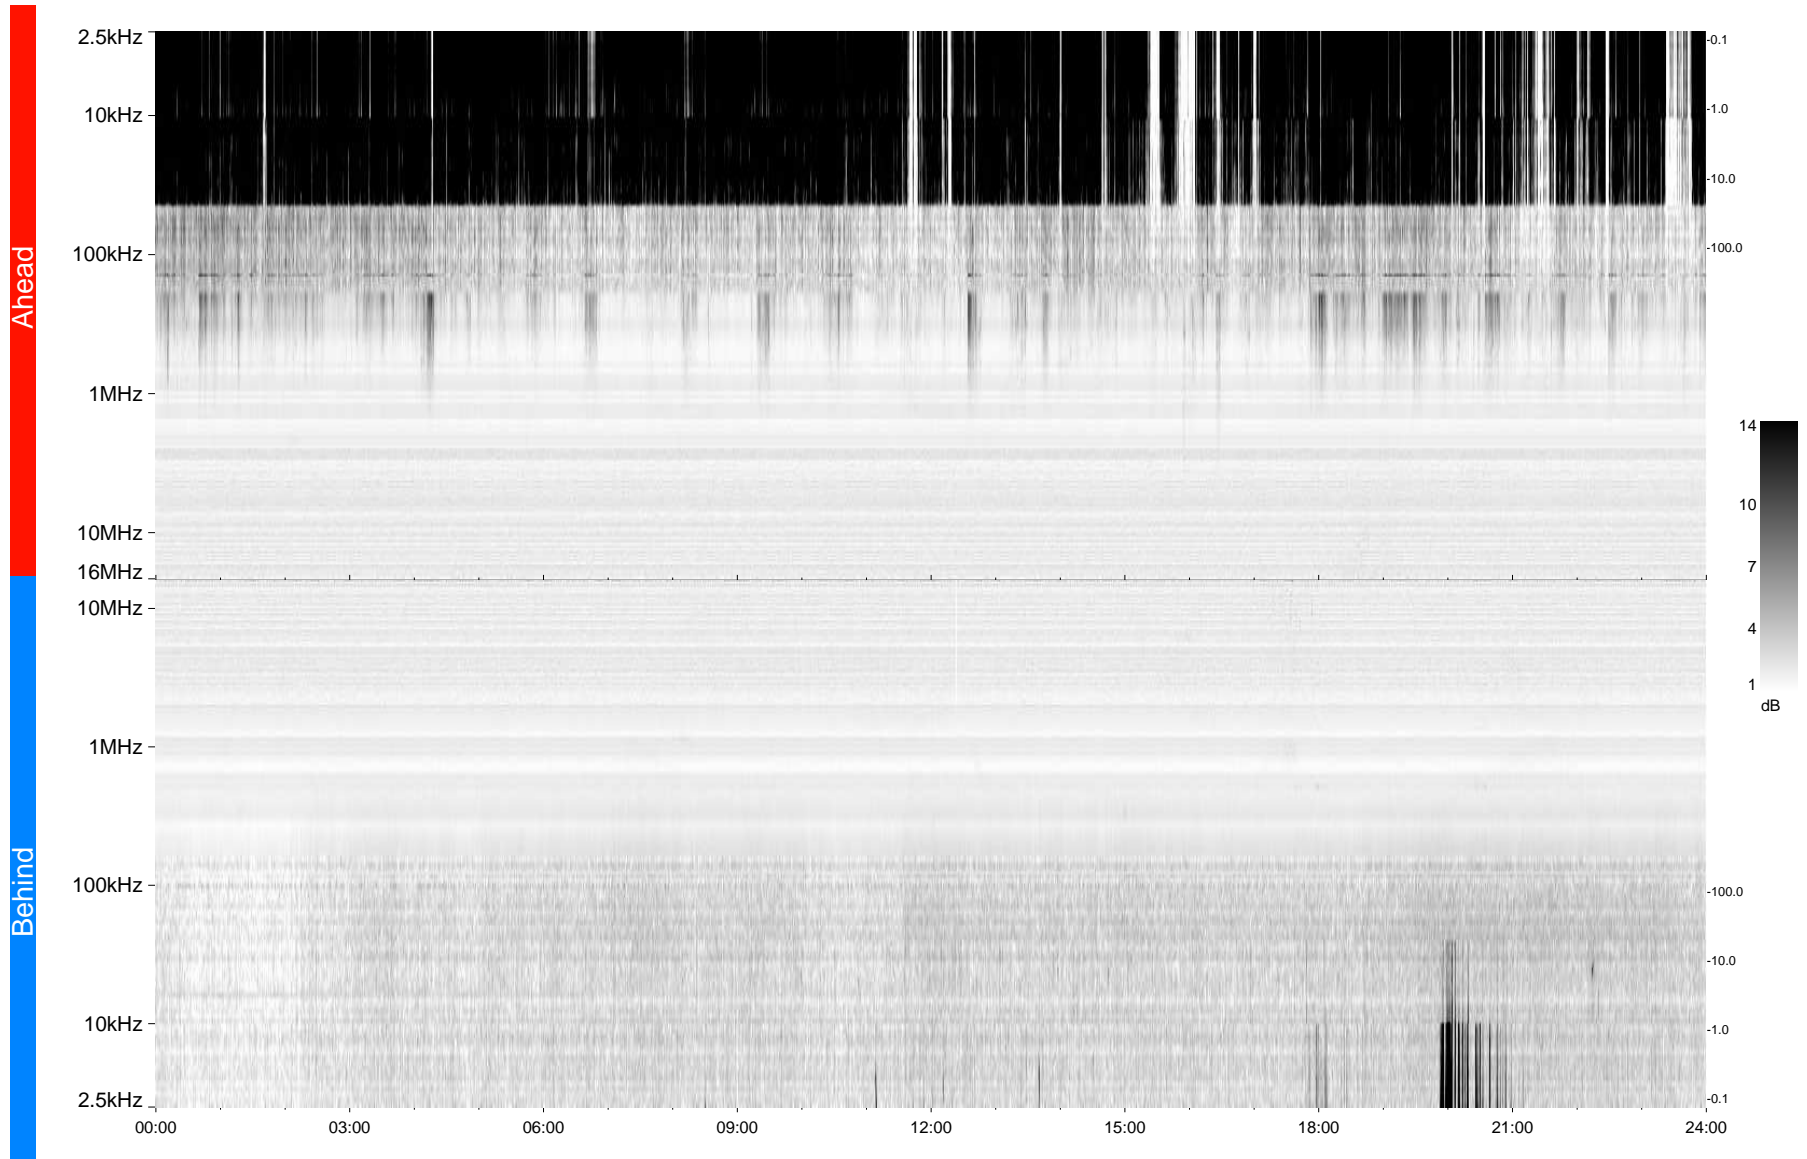

STEREO/WAVES Daily Summary - 07-Jan-2009 (DOY 007)

Ahead source file = swaves_ahead_2009_007_1_04.fin
Ahead PSE Angle = xxx.x

Behind PSE Angle = xxx.x
Behind source file = swaves_behind_2009_007_1_04.fin

Time (UTC)