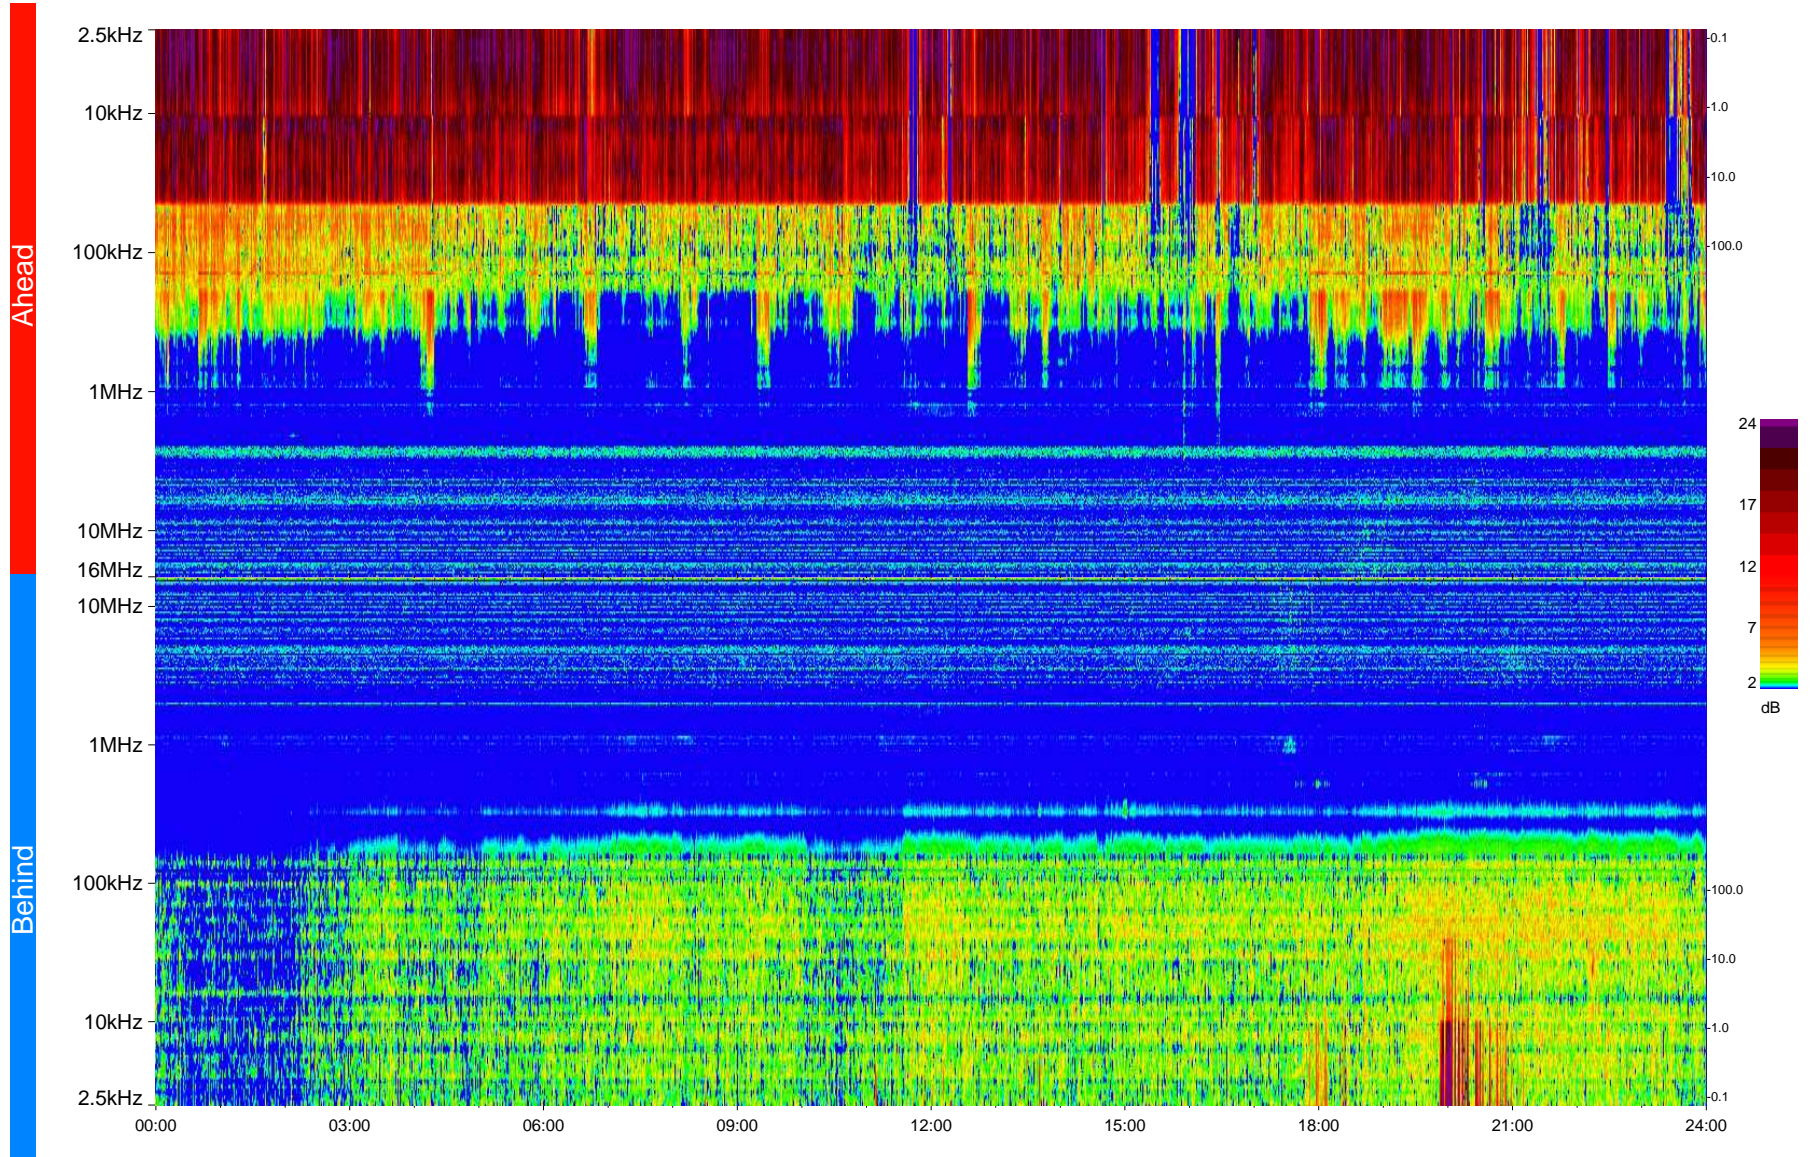

STEREO/WAVES Daily Summary - 07-Jan-2009 (DOY 007)

Ahead source file = swaves_ahead_2009_007_1_04.fin
Ahead PSE Angle = xxx.x

Behind PSE Angle = xxx.x
Behind source file = swaves_behind_2009_007_1_04.fin

Time (UTC)