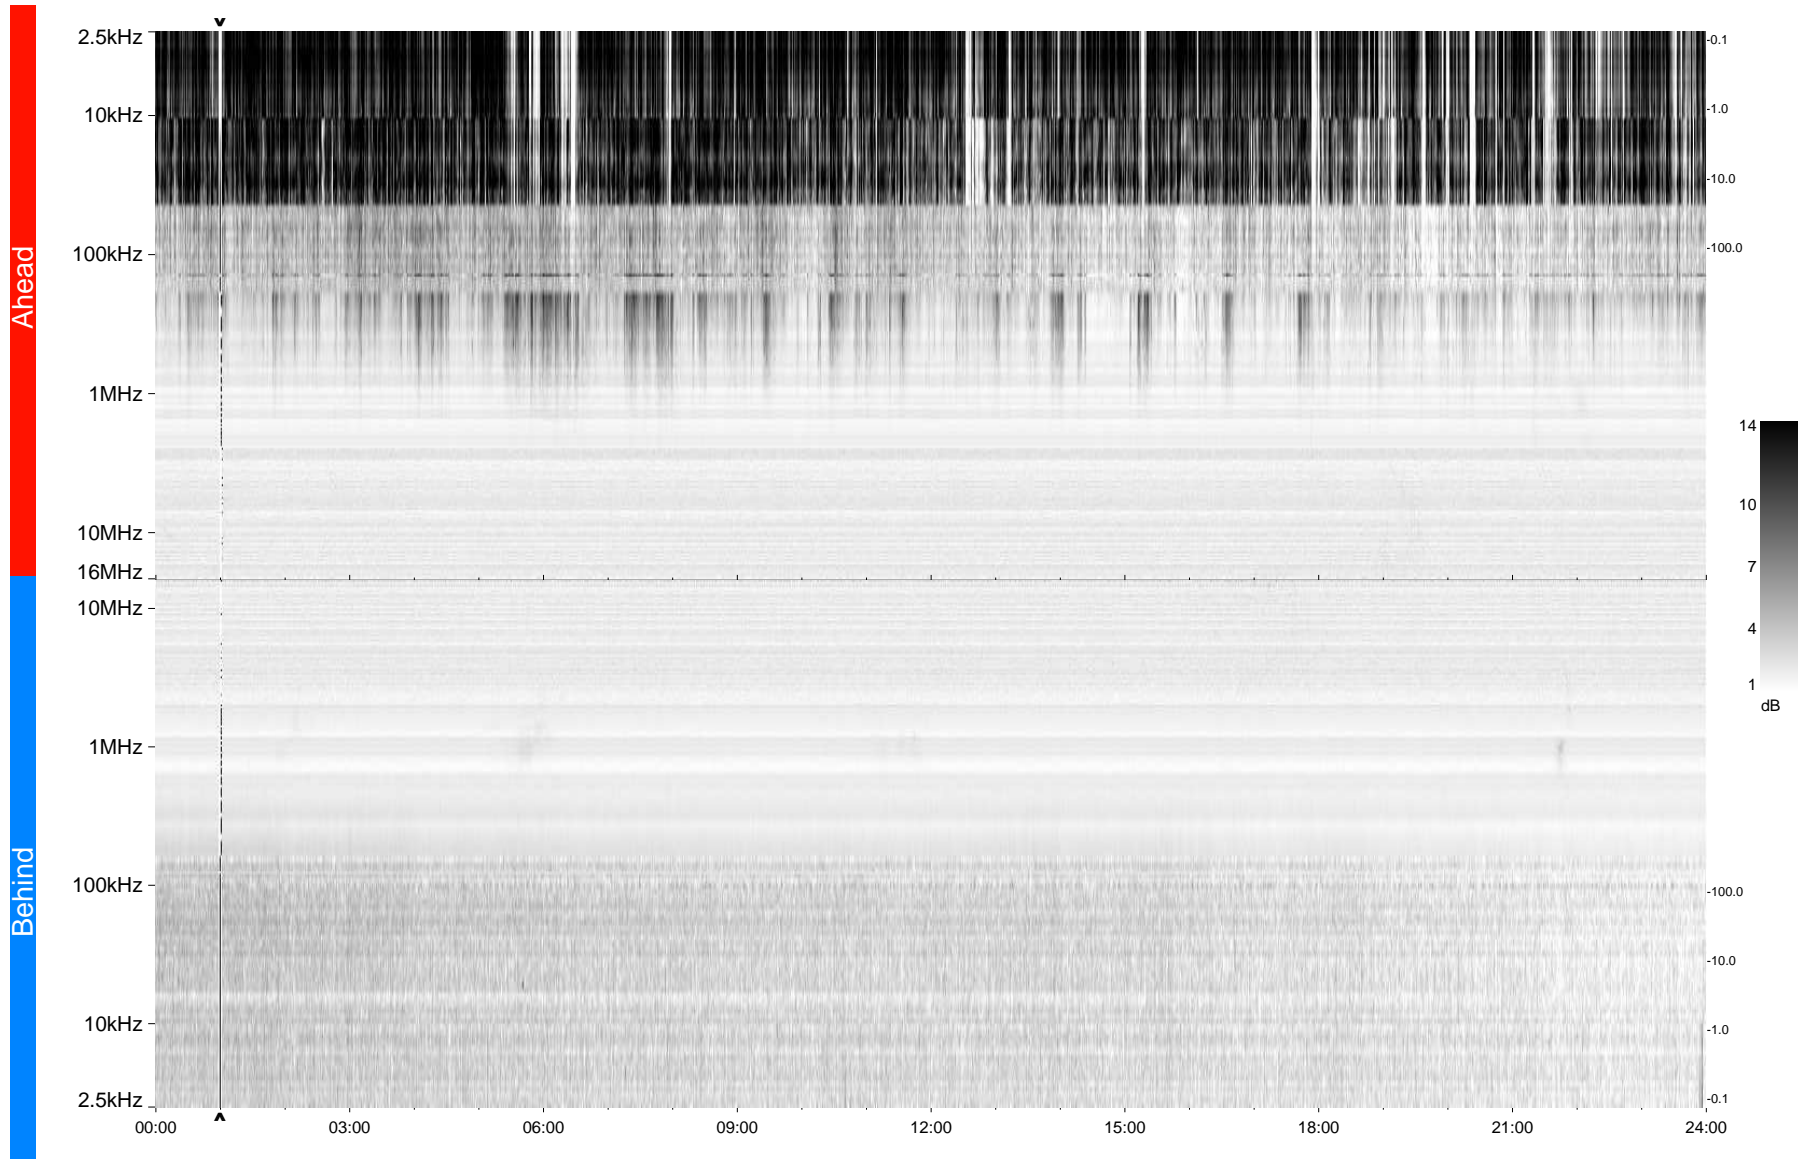

STEREO/WAVES Daily Summary - 06-Jan-2009 (DOY 006)

Ahead source file = swaves_ahead_2009_006_1_04.fin
Ahead PSE Angle = xxx.x

Behind PSE Angle = xxx.x
Behind source file = swaves_behind_2009_006_1_04.fin

Time (UTC)