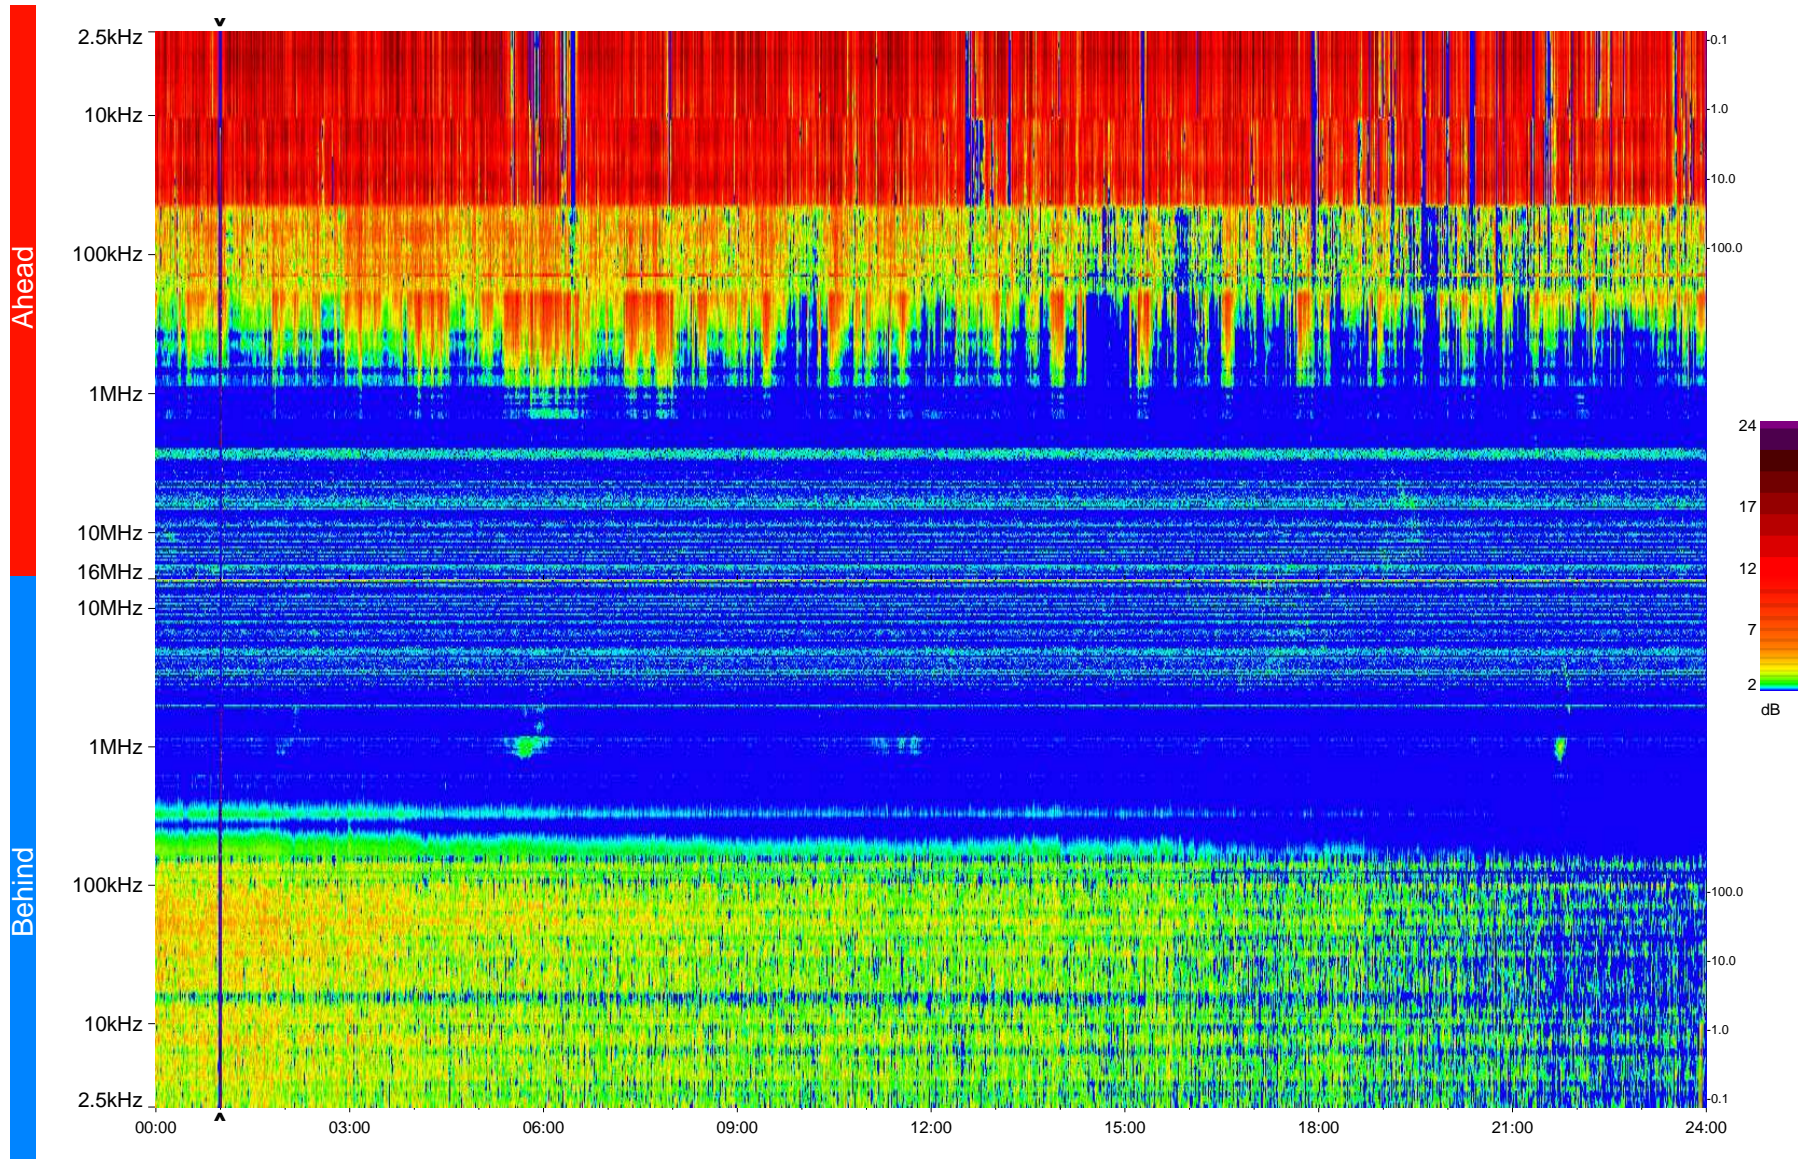

# STEREO/WAVES Daily Summary - 06-Jan-2009 (DOY 006)

Ahead source file = swaves\_ahead\_2009\_006\_1\_04.fin  
Ahead PSE Angle = xxx.x

Behind PSE Angle = xxx.x  
Behind source file = swaves\_behind\_2009\_006\_1\_04.fin

Time (UTC)