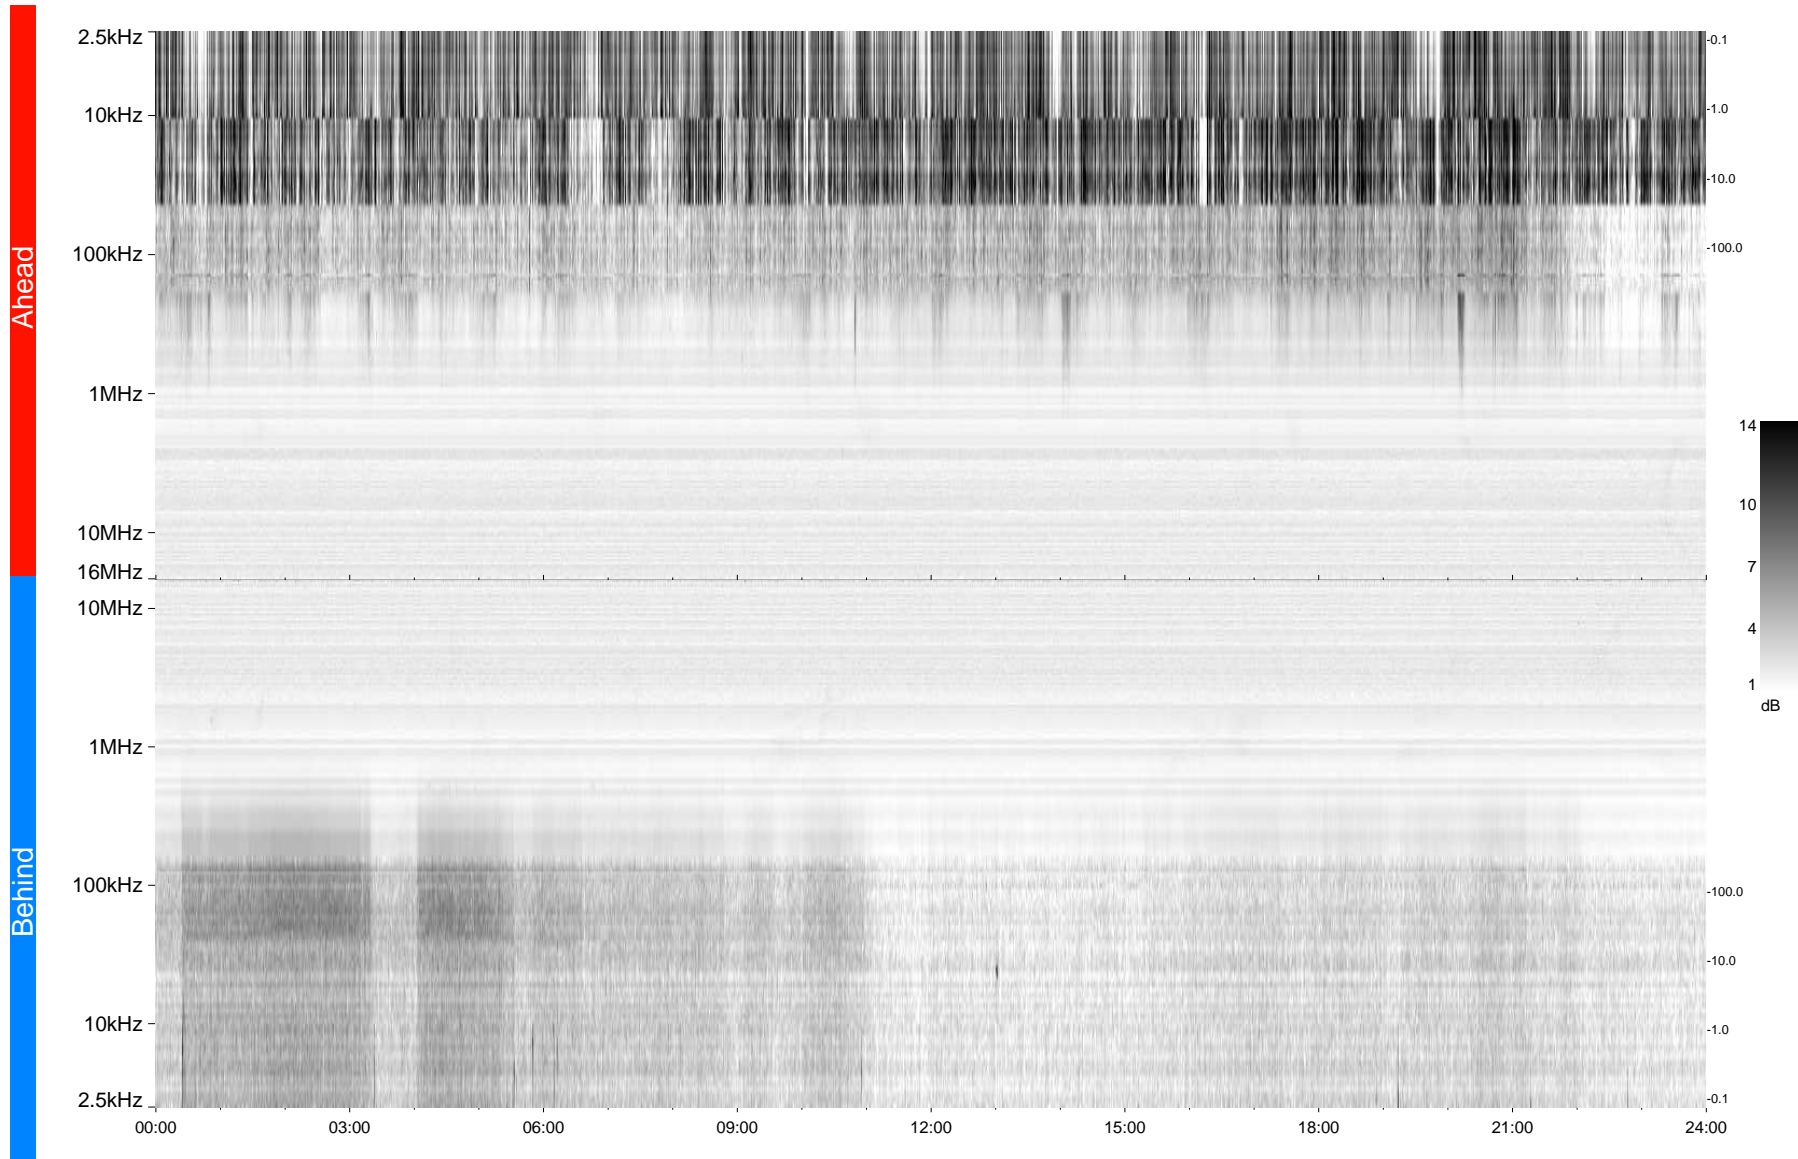

STEREO/WAVES Daily Summary - 05-Jan-2009 (DOY 005)

Ahead source file = swaves_ahead_2009_005_1_04.fin
Ahead PSE Angle = xxx.x

Behind PSE Angle = xxx.x
Behind source file = swaves_behind_2009_005_1_04.fin

Time (UTC)