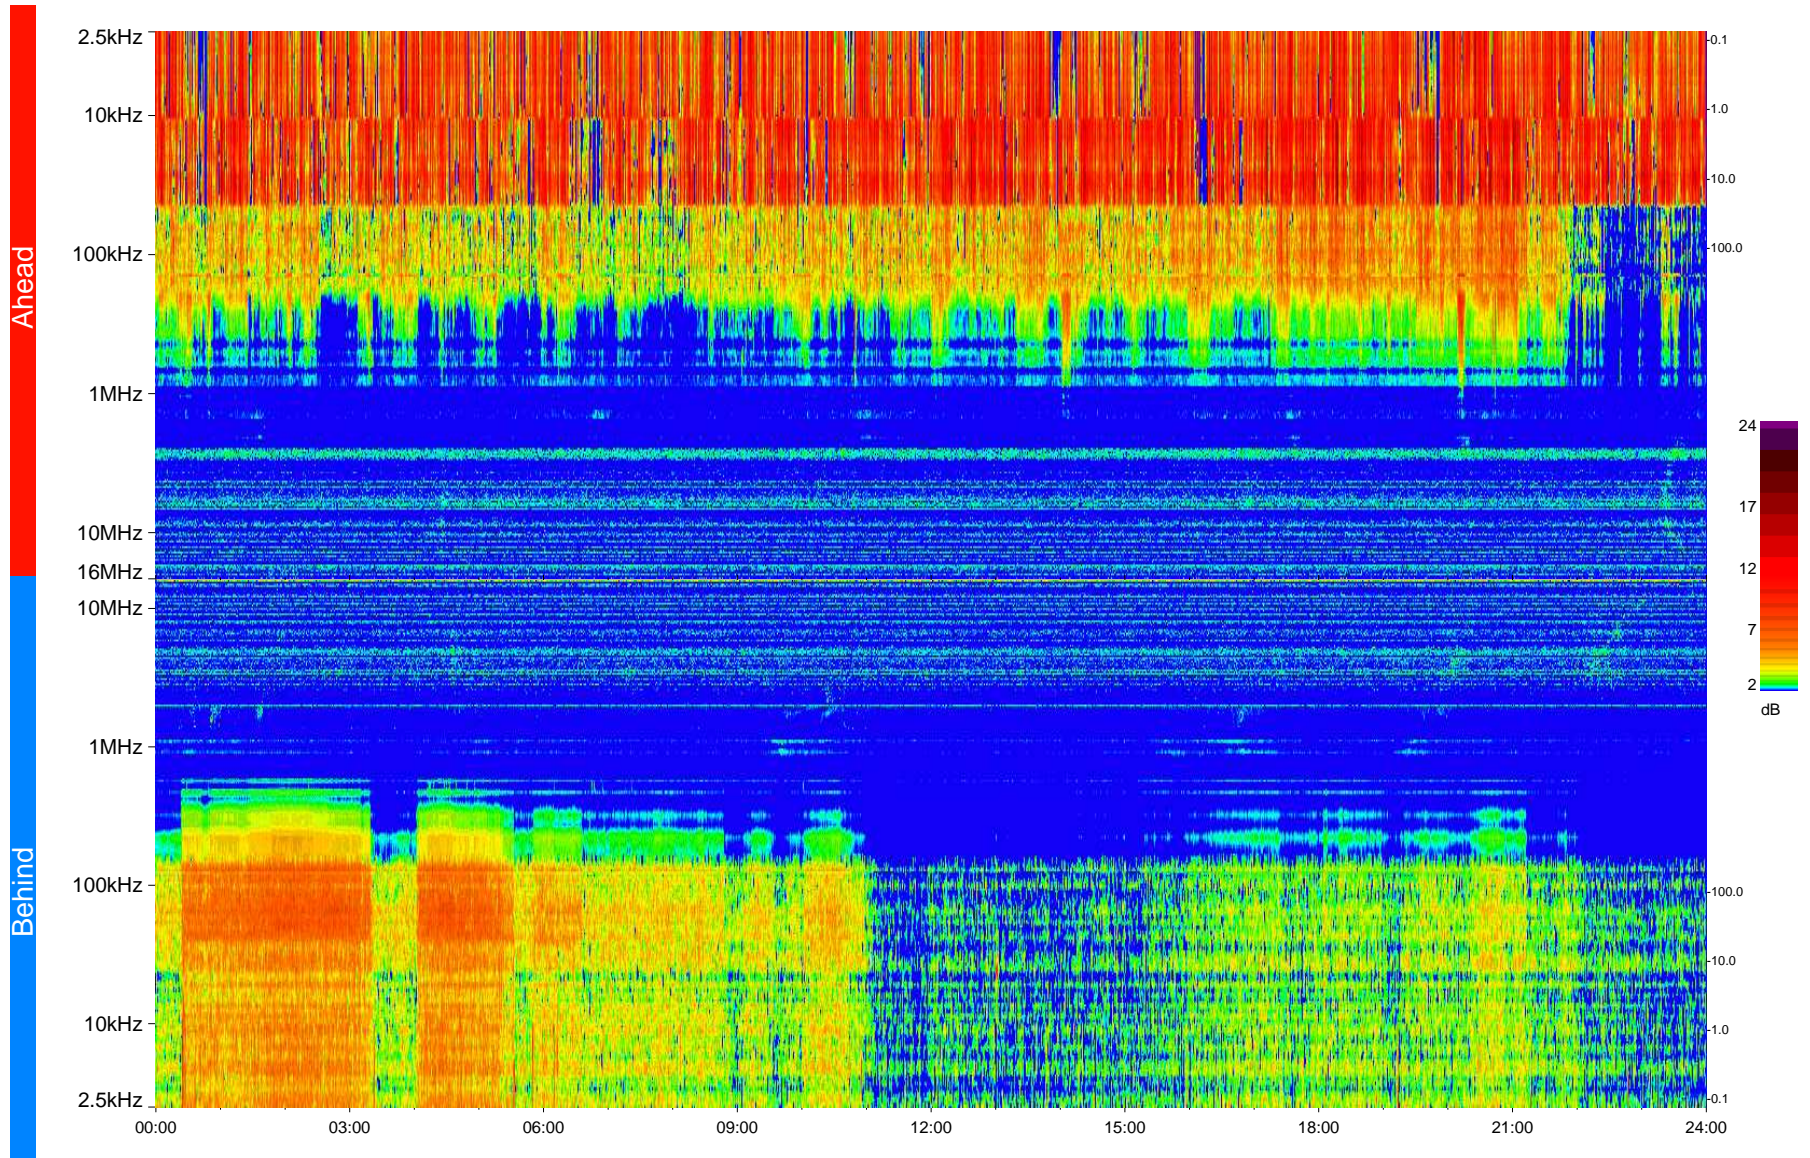

STEREO/WAVES Daily Summary - 05-Jan-2009 (DOY 005)

Ahead source file = swaves_ahead_2009_005_1_04.fin
Ahead PSE Angle = xxx.x

Behind PSE Angle = xxx.x
Behind source file = swaves_behind_2009_005_1_04.fin

Time (UTC)