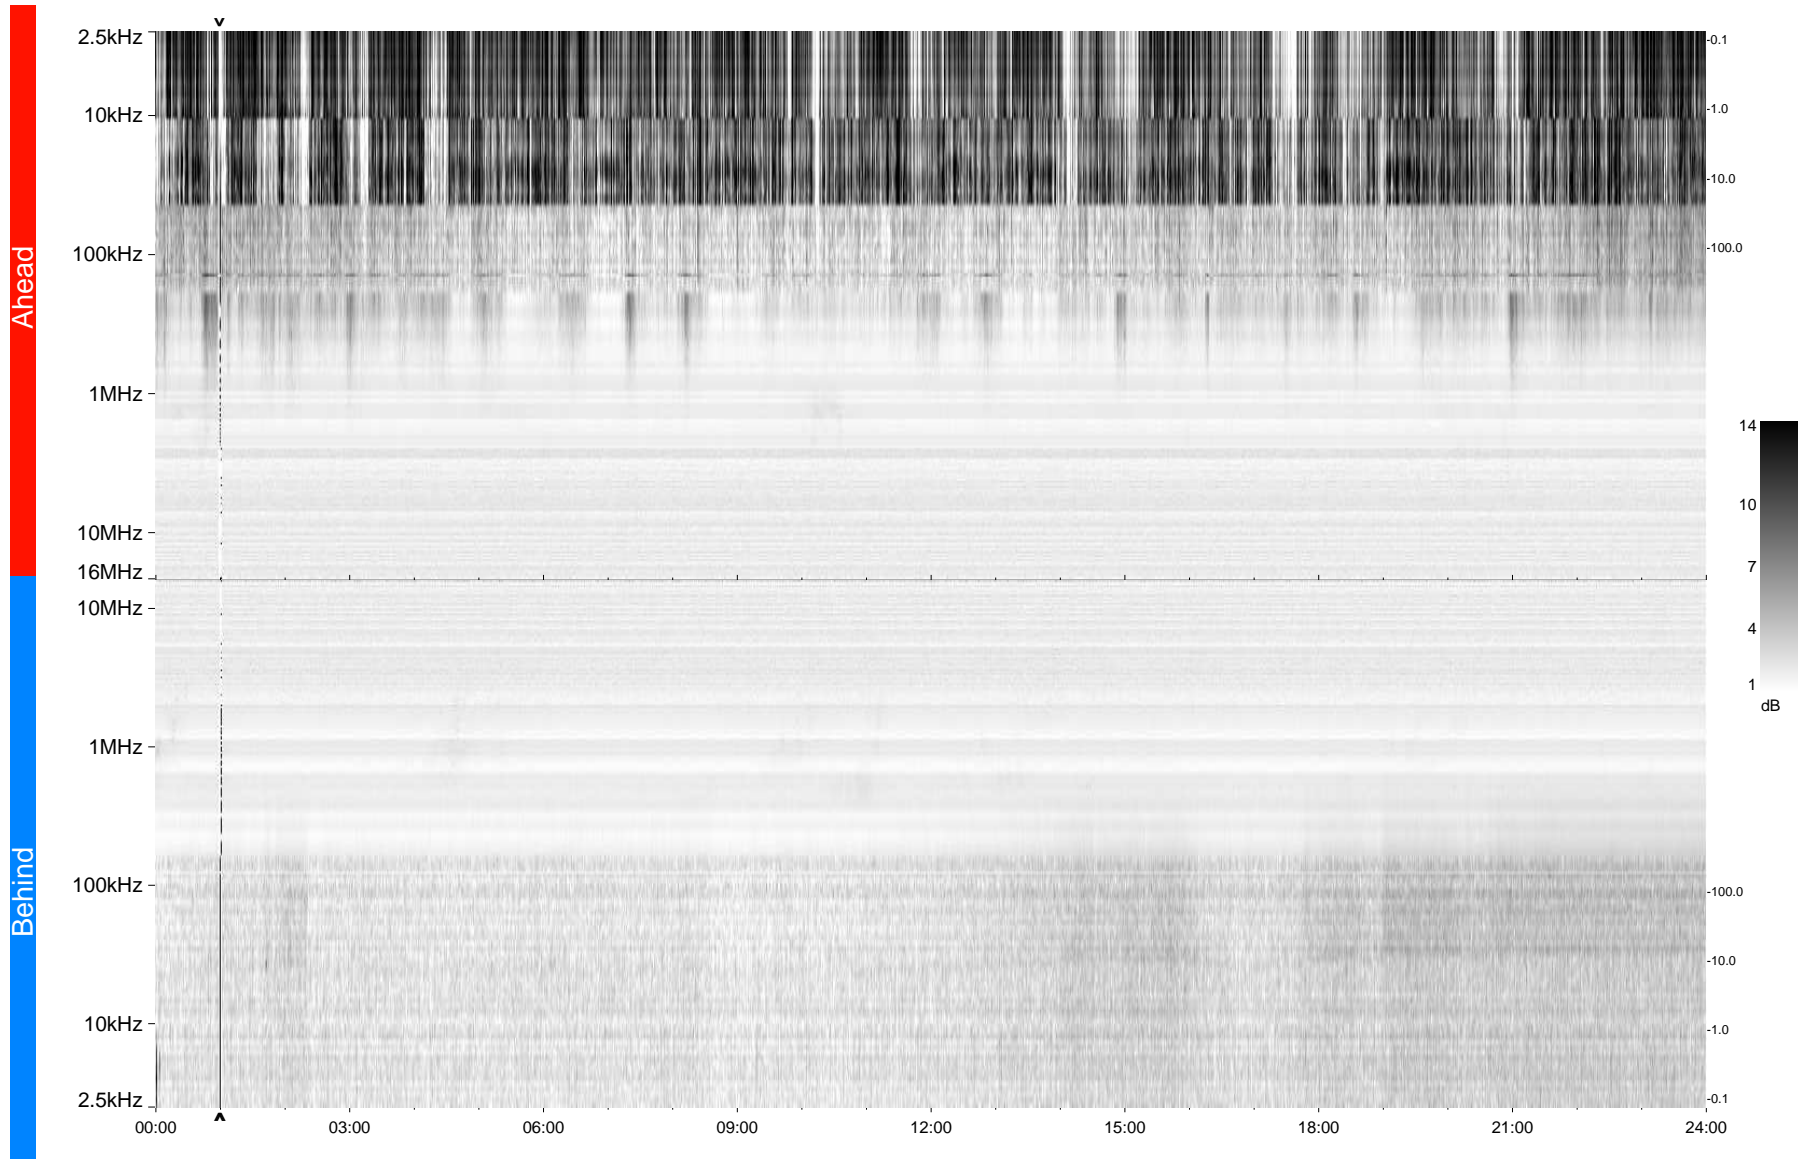

STEREO/WAVES Daily Summary - 04-Jan-2009 (DOY 004)

Ahead source file = swaves_ahead_2009_004_1_04.fin
Ahead PSE Angle = xxx.x

Behind PSE Angle = xxx.x
Behind source file = swaves_behind_2009_004_1_04.fin

Time (UTC)