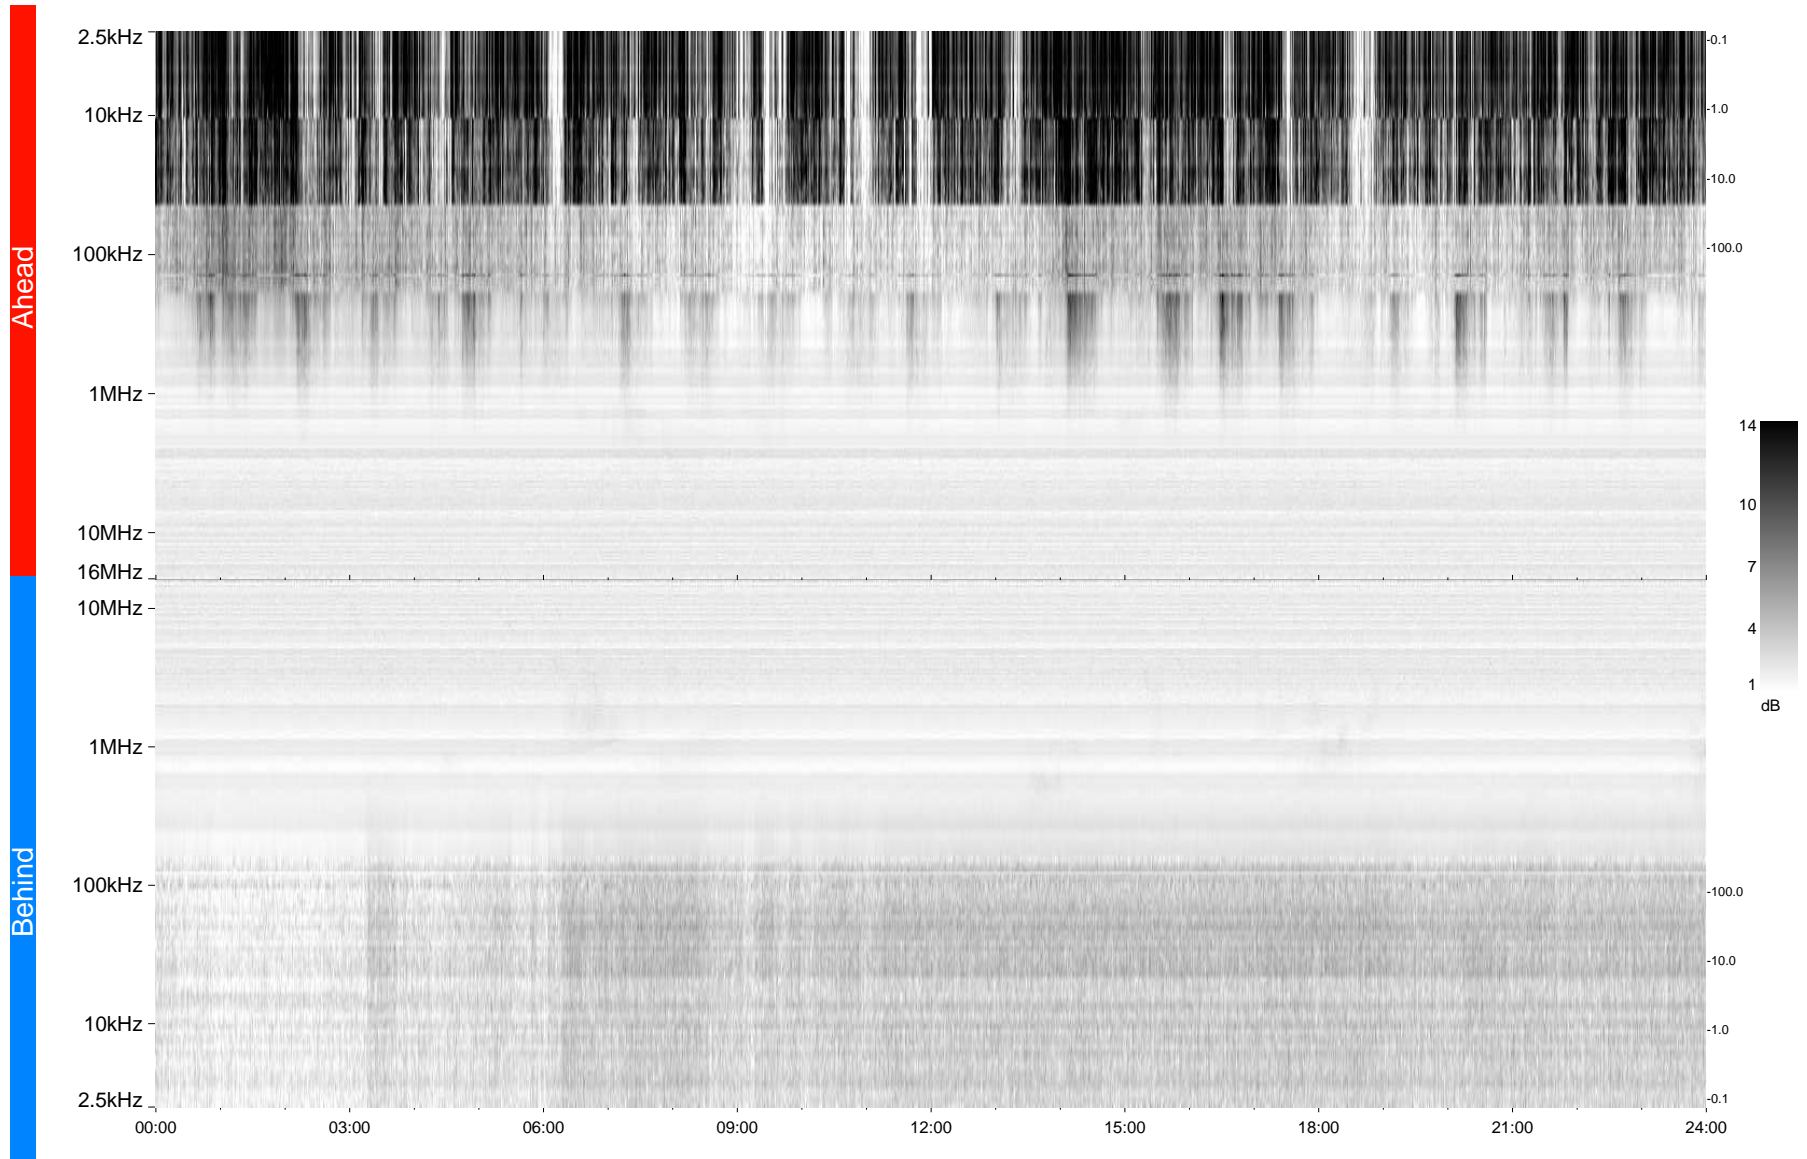

STEREO/WAVES Daily Summary - 03-Jan-2009 (DOY 003)

Ahead source file = swaves_ahead_2009_003_1_04.fin
Ahead PSE Angle = xxx.x

Behind PSE Angle = xxx.x
Behind source file = swaves_behind_2009_003_1_04.fin

Time (UTC)