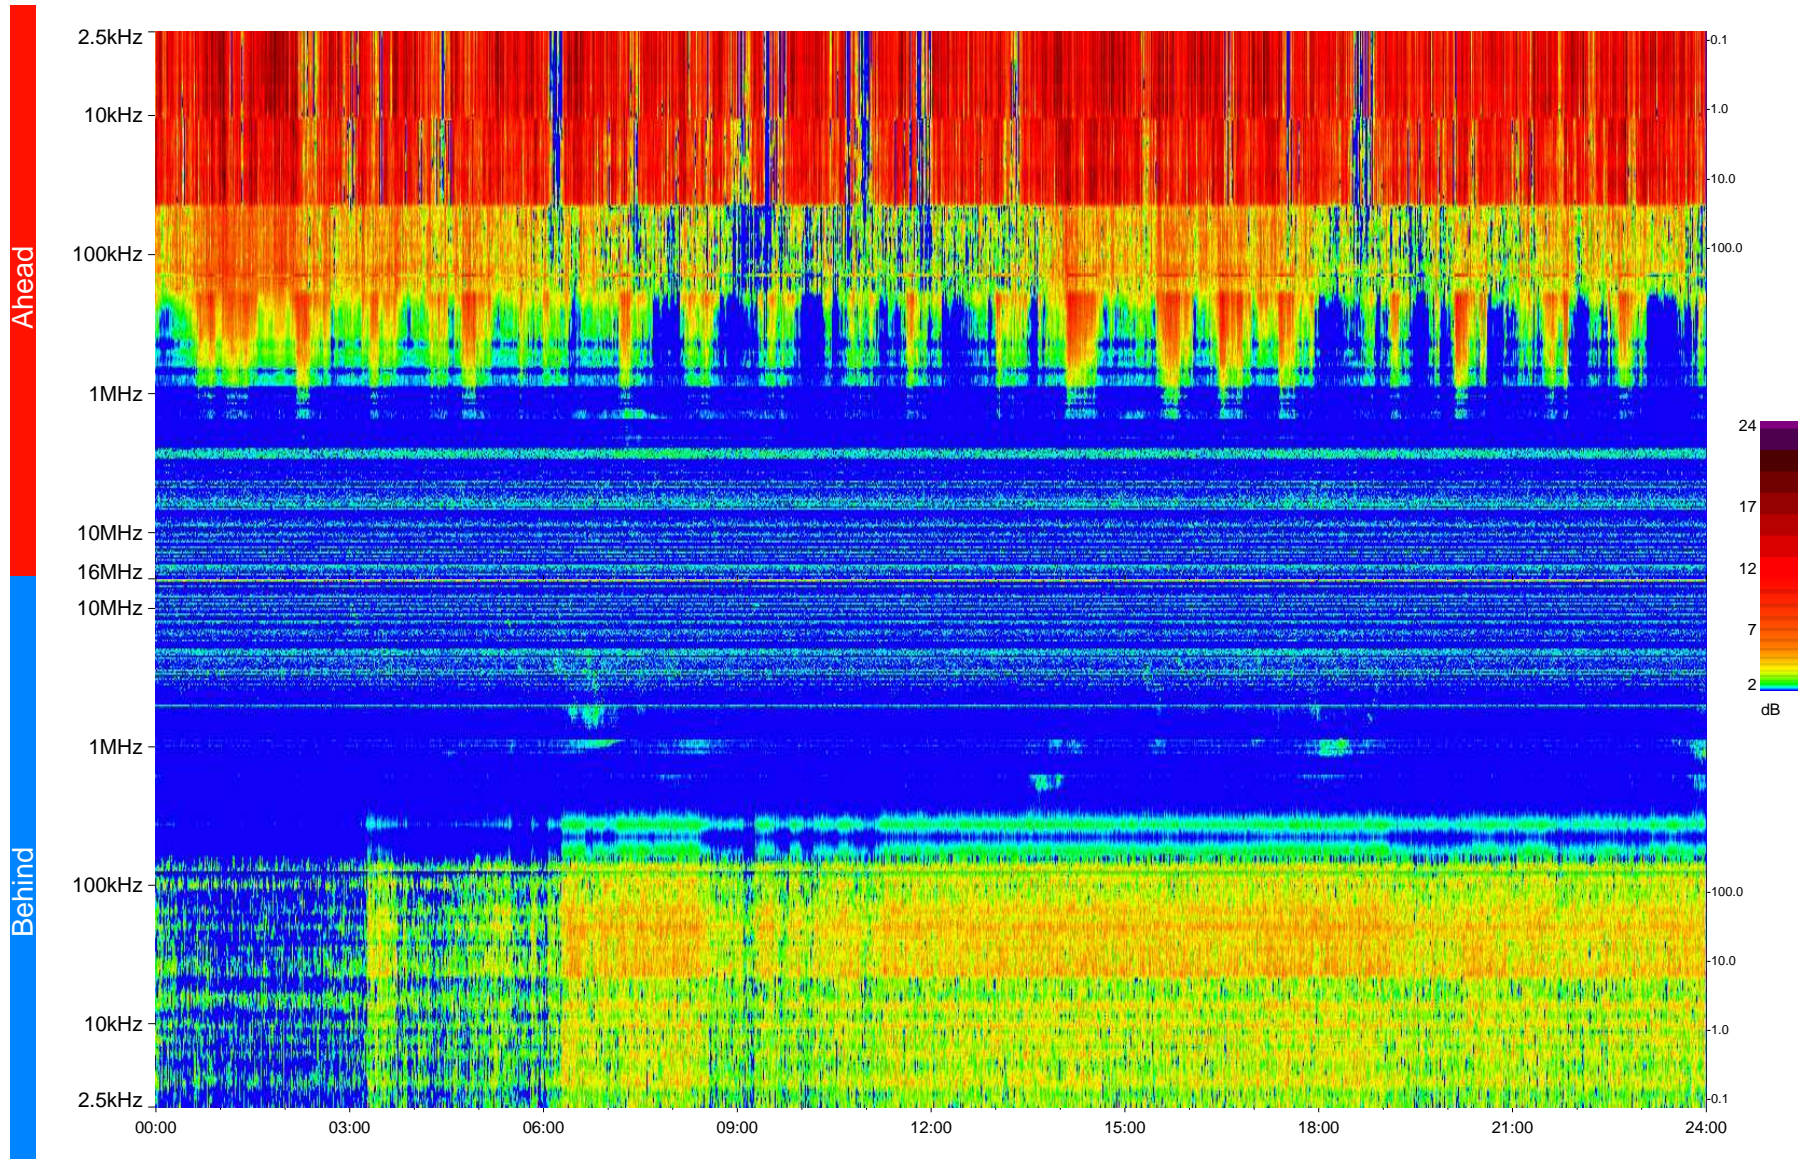

STEREO/WAVES Daily Summary - 03-Jan-2009 (DOY 003)

Ahead source file = swaves_ahead_2009_003_1_04.fin
Ahead PSE Angle = xxx.x

Behind PSE Angle = xxx.x
Behind source file = swaves_behind_2009_003_1_04.fin

Time (UTC)