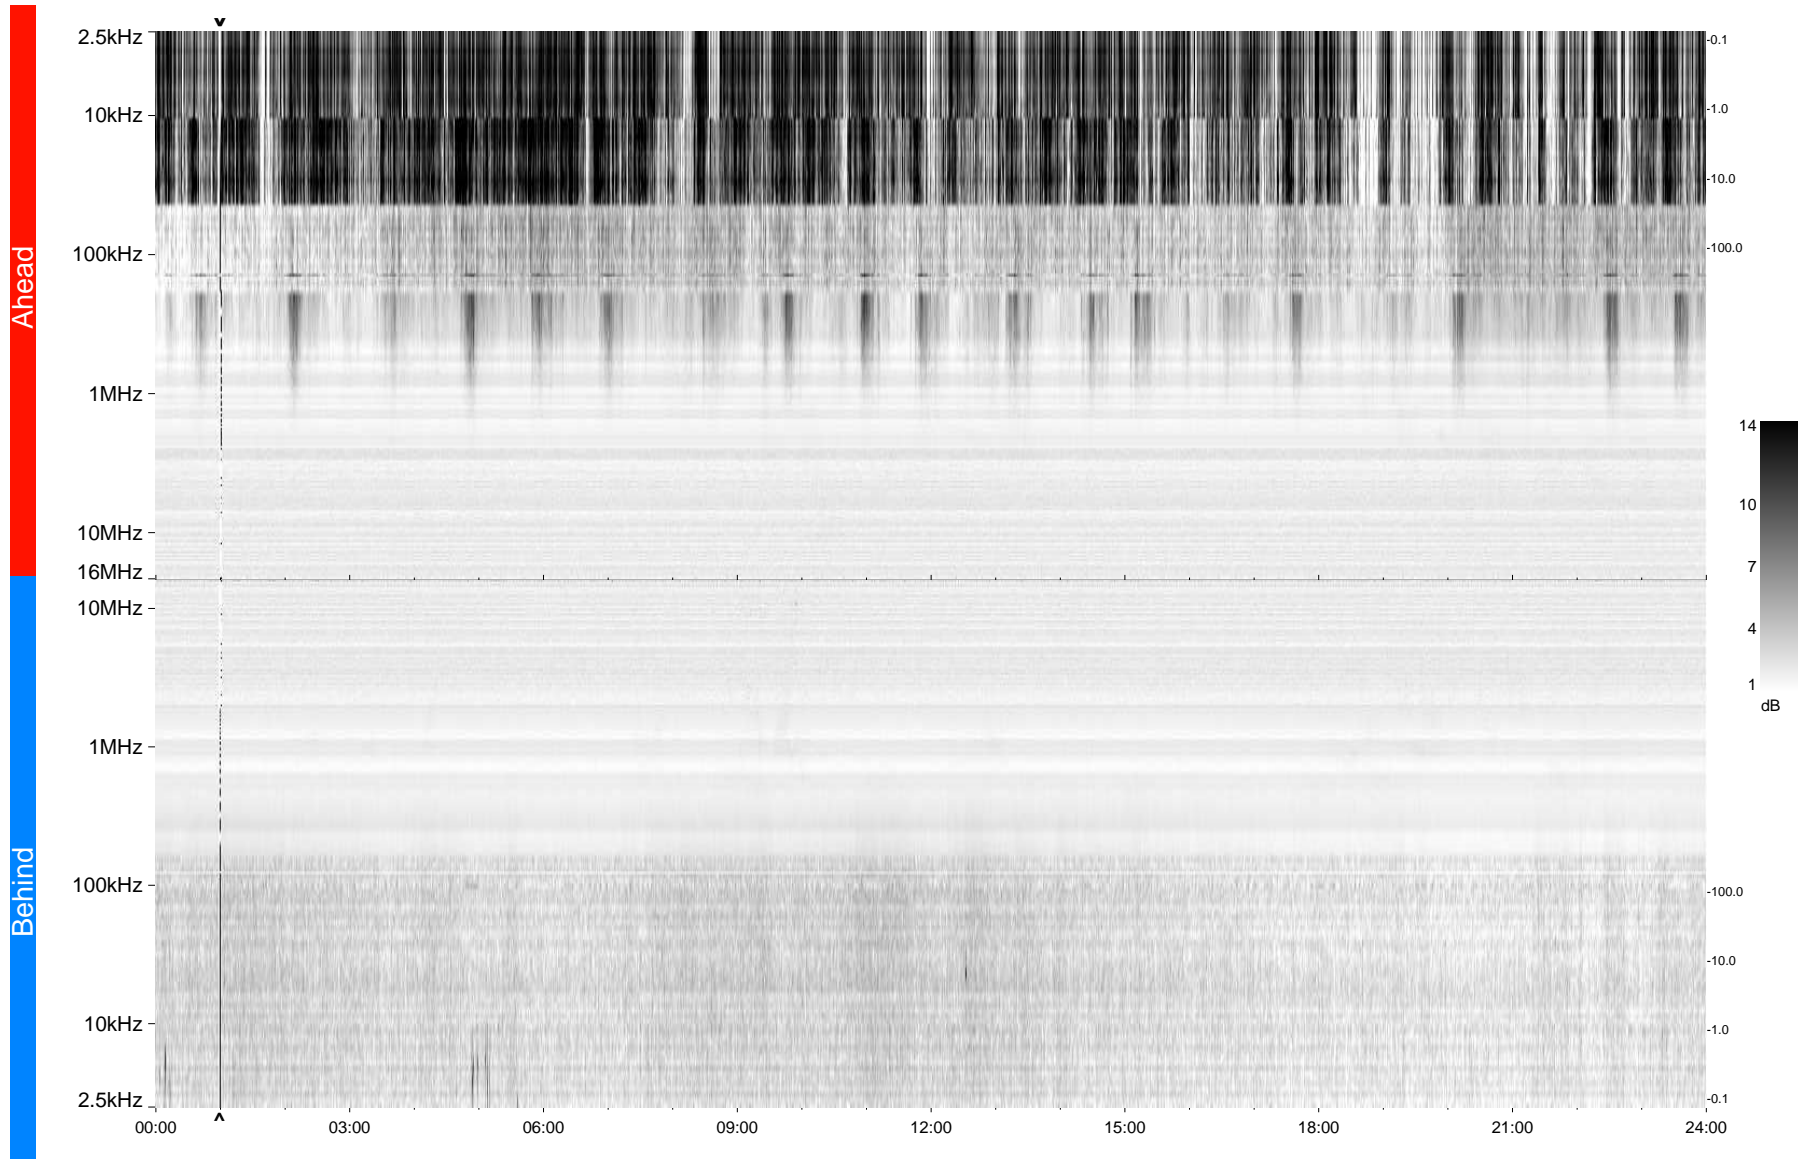

STEREO/WAVES Daily Summary - 02-Jan-2009 (DOY 002)

Ahead source file = swaves_ahead_2009_002_1_04.fin
Ahead PSE Angle = xxx.x

Behind PSE Angle = xxx.x
Behind source file = swaves_behind_2009_002_1_04.fin

Time (UTC)