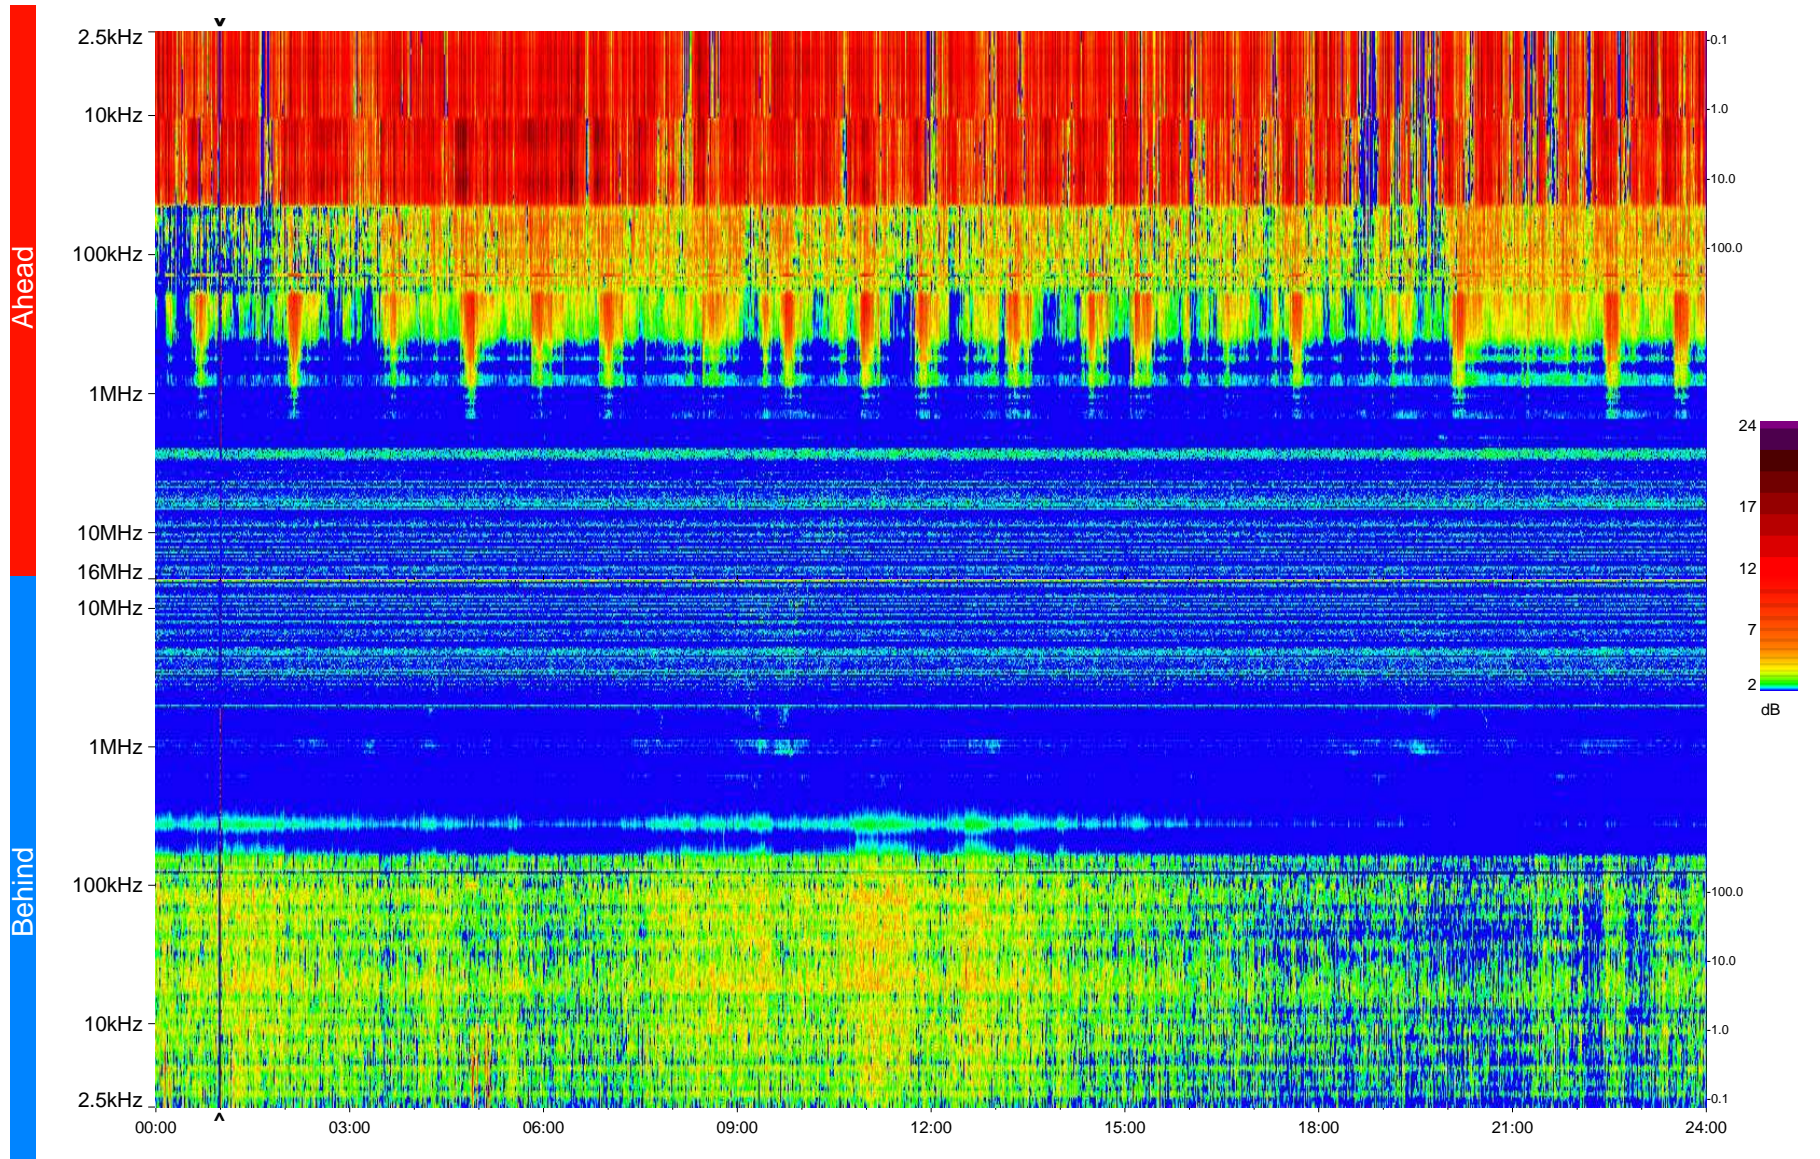

STEREO/WAVES Daily Summary - 02-Jan-2009 (DOY 002)

Ahead source file = swaves_ahead_2009_002_1_04.fin
Ahead PSE Angle = xxx.x

Behind PSE Angle = xxx.x
Behind source file = swaves_behind_2009_002_1_04.fin

Time (UTC)