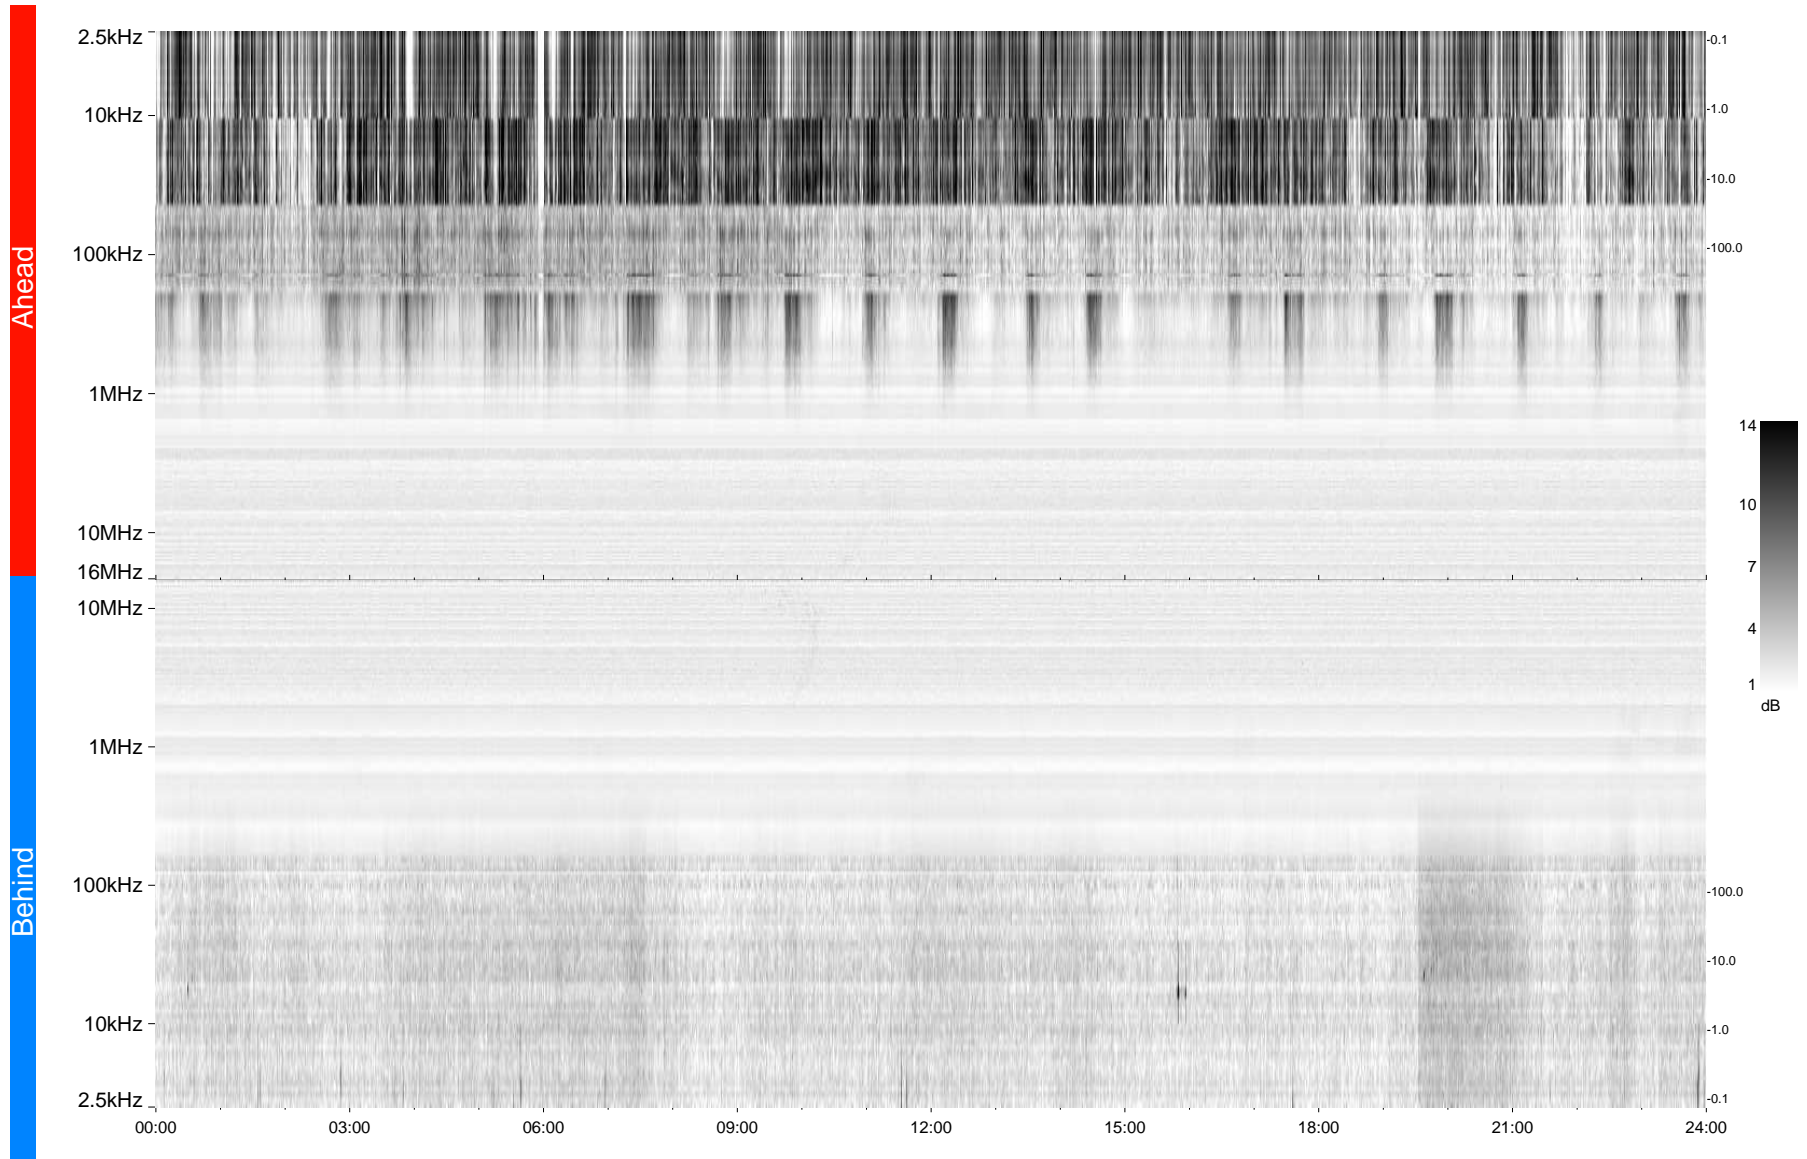

STEREO/WAVES Daily Summary - 01-Jan-2009 (DOY 001)

Ahead source file = swaves_ahead_2009_001_1_04.fin
Ahead PSE Angle = xxx.x

Behind PSE Angle = xxx.x
Behind source file = swaves_behind_2009_001_1_04.fin

Time (UTC)