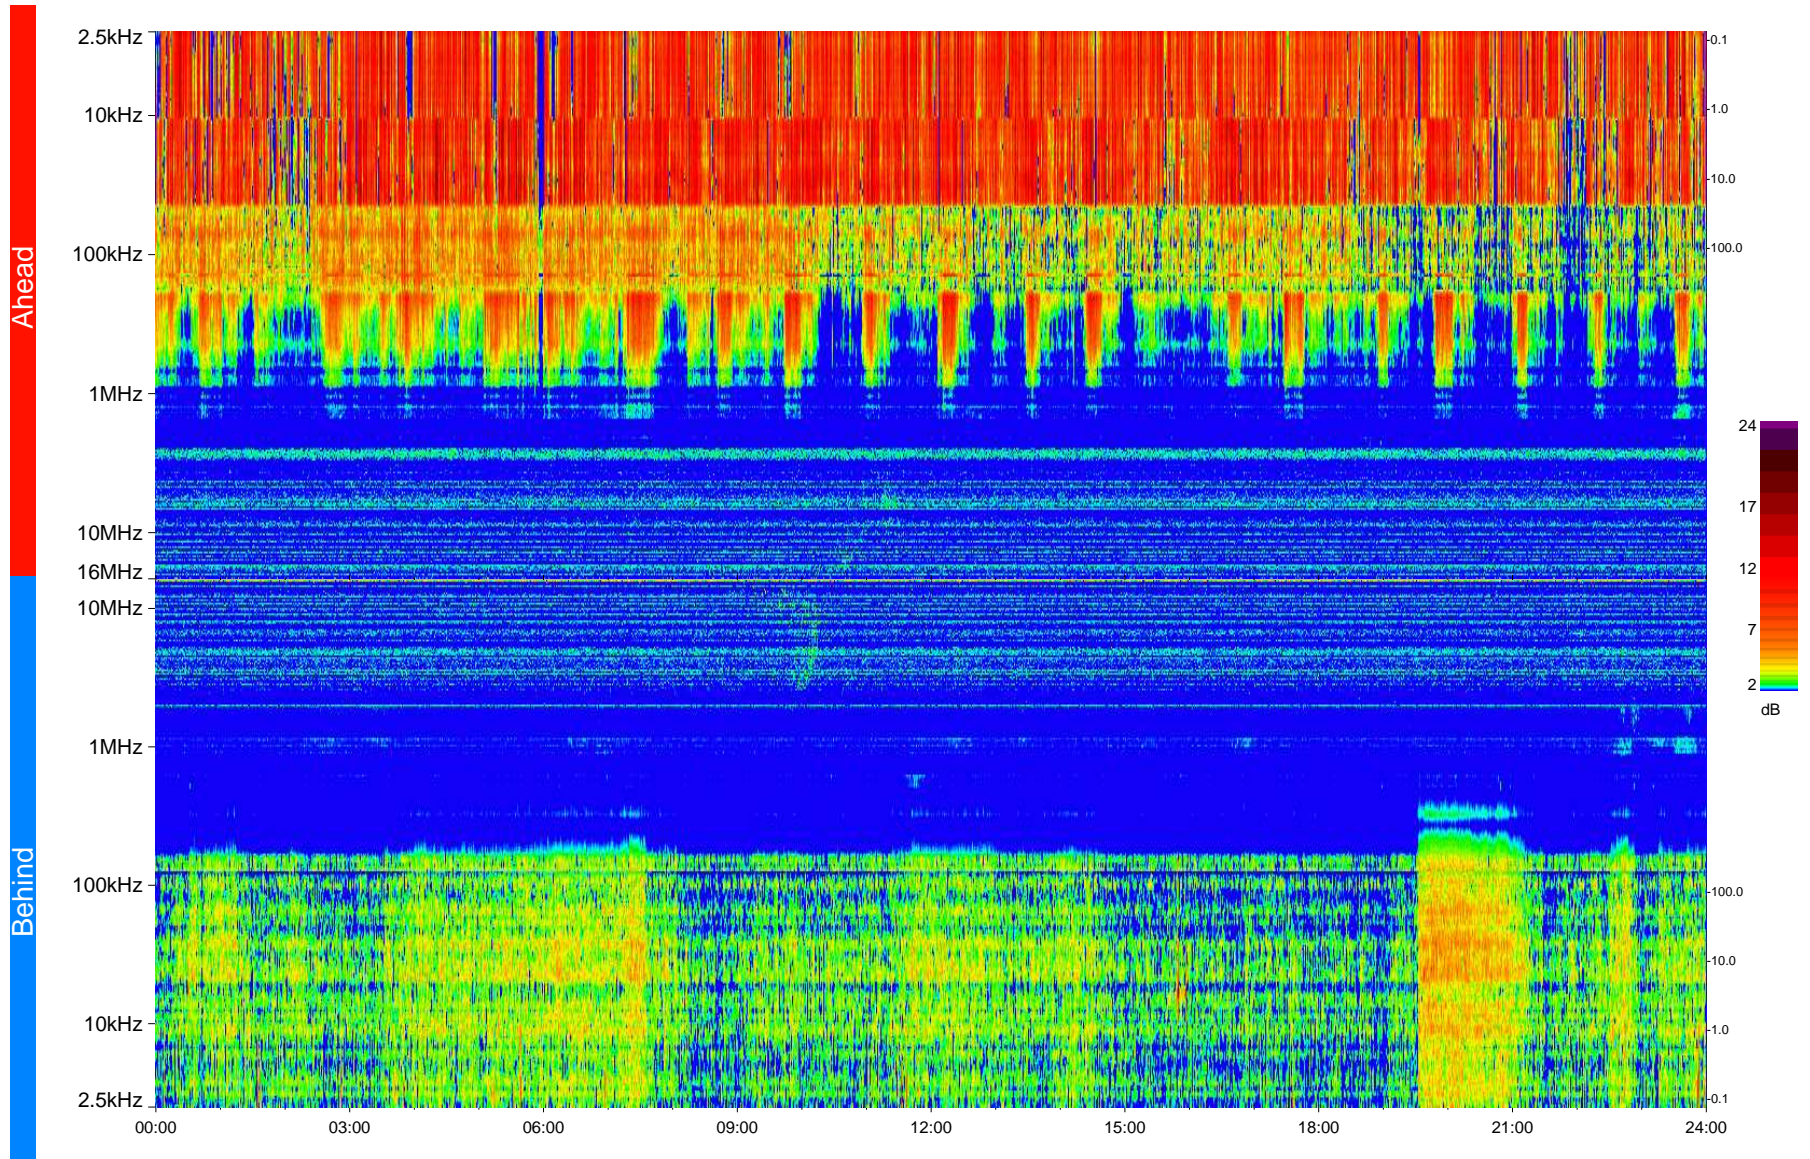

# STEREO/WAVES Daily Summary - 01-Jan-2009 (DOY 001)

Ahead source file = swaves\_ahead\_2009\_001\_1\_04.fin  
Ahead PSE Angle = xxx.x

Behind PSE Angle = xxx.x  
Behind source file = swaves\_behind\_2009\_001\_1\_04.fin

Time (UTC)