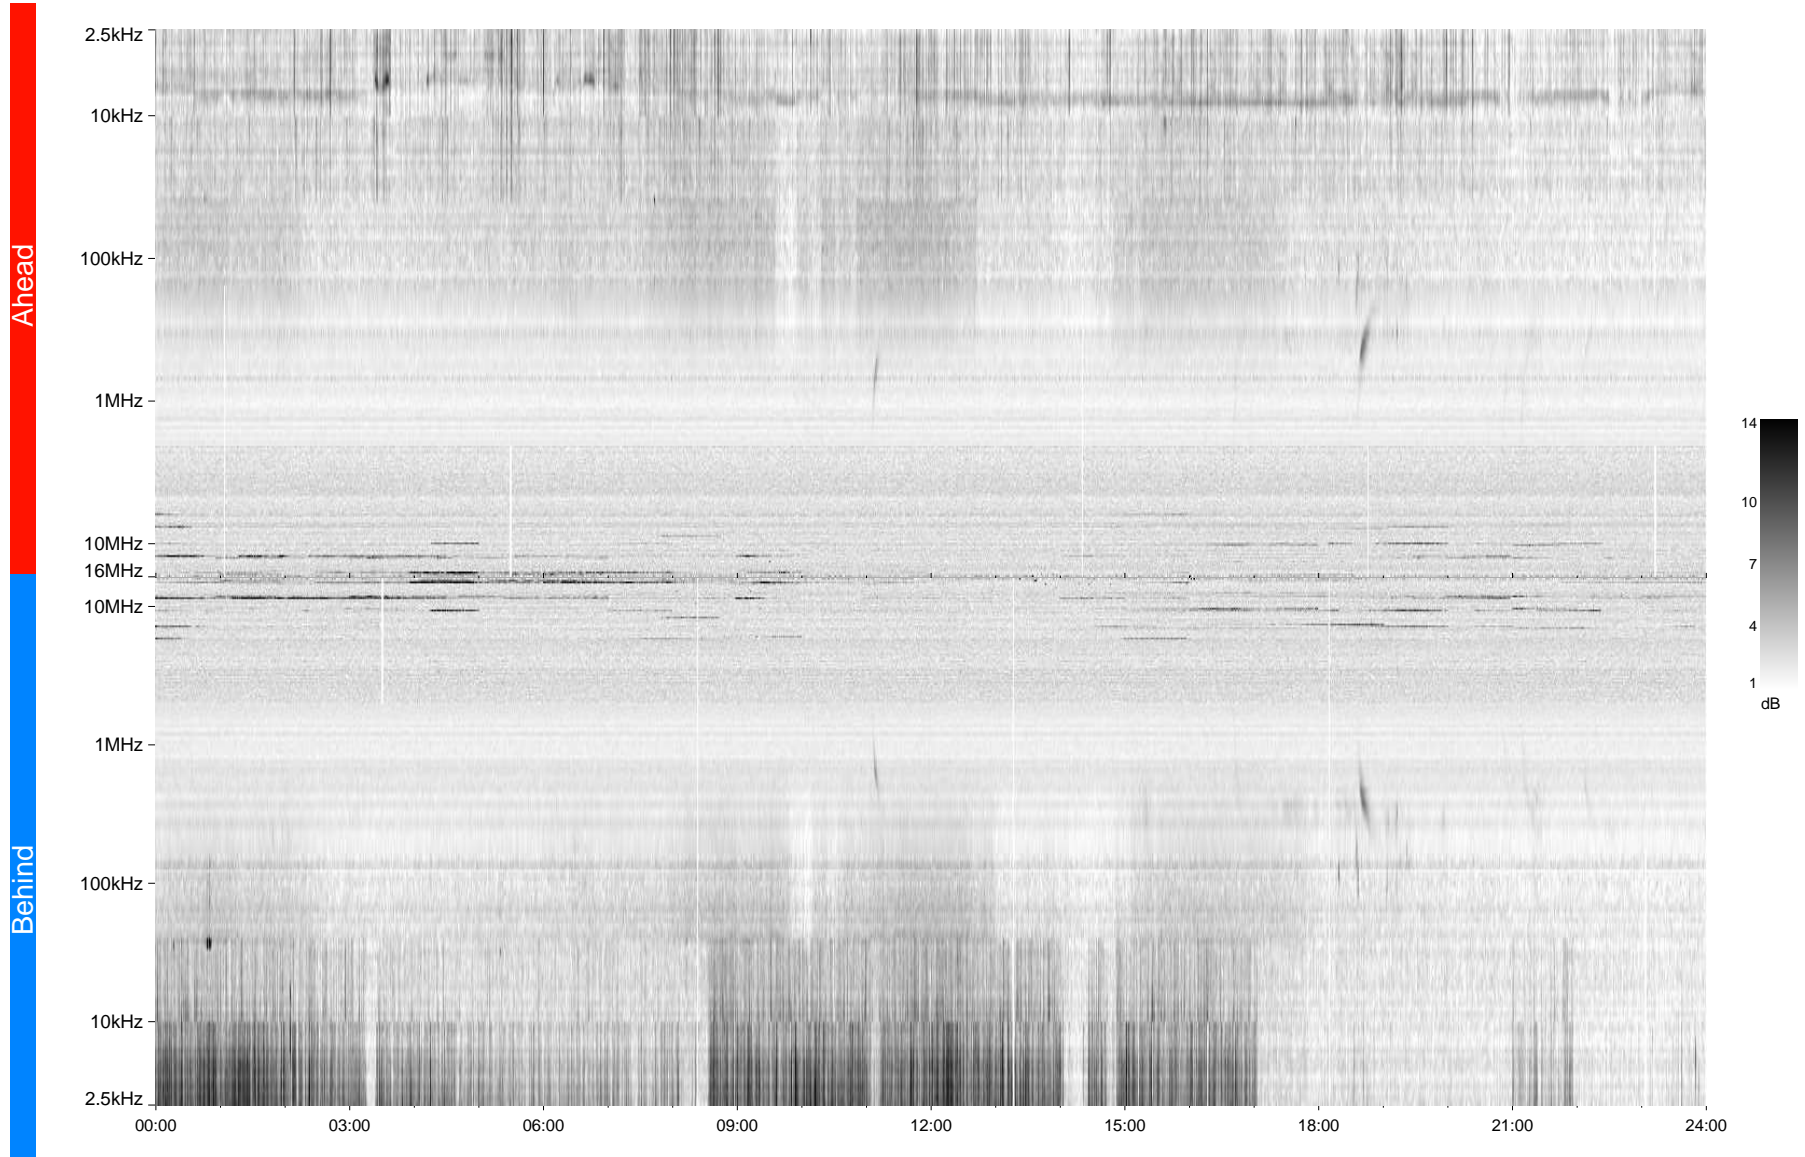

STEREO/WAVES Daily Summary - 30-Dec-2006 (DOY 364)

Ahead source file = swaves Ahead_2006_364_1_00.fin
Ahead PSE Angle = xxx.x

Behind PSE Angle = xxx.x
Behind source file = swaves_behind_2006_364_1_00.fin

Time (UTC)

swaves_summary_20061230.g
Produced on 2007-12-17 at 18:48:53 with TMIib V932 and Dynspec V011