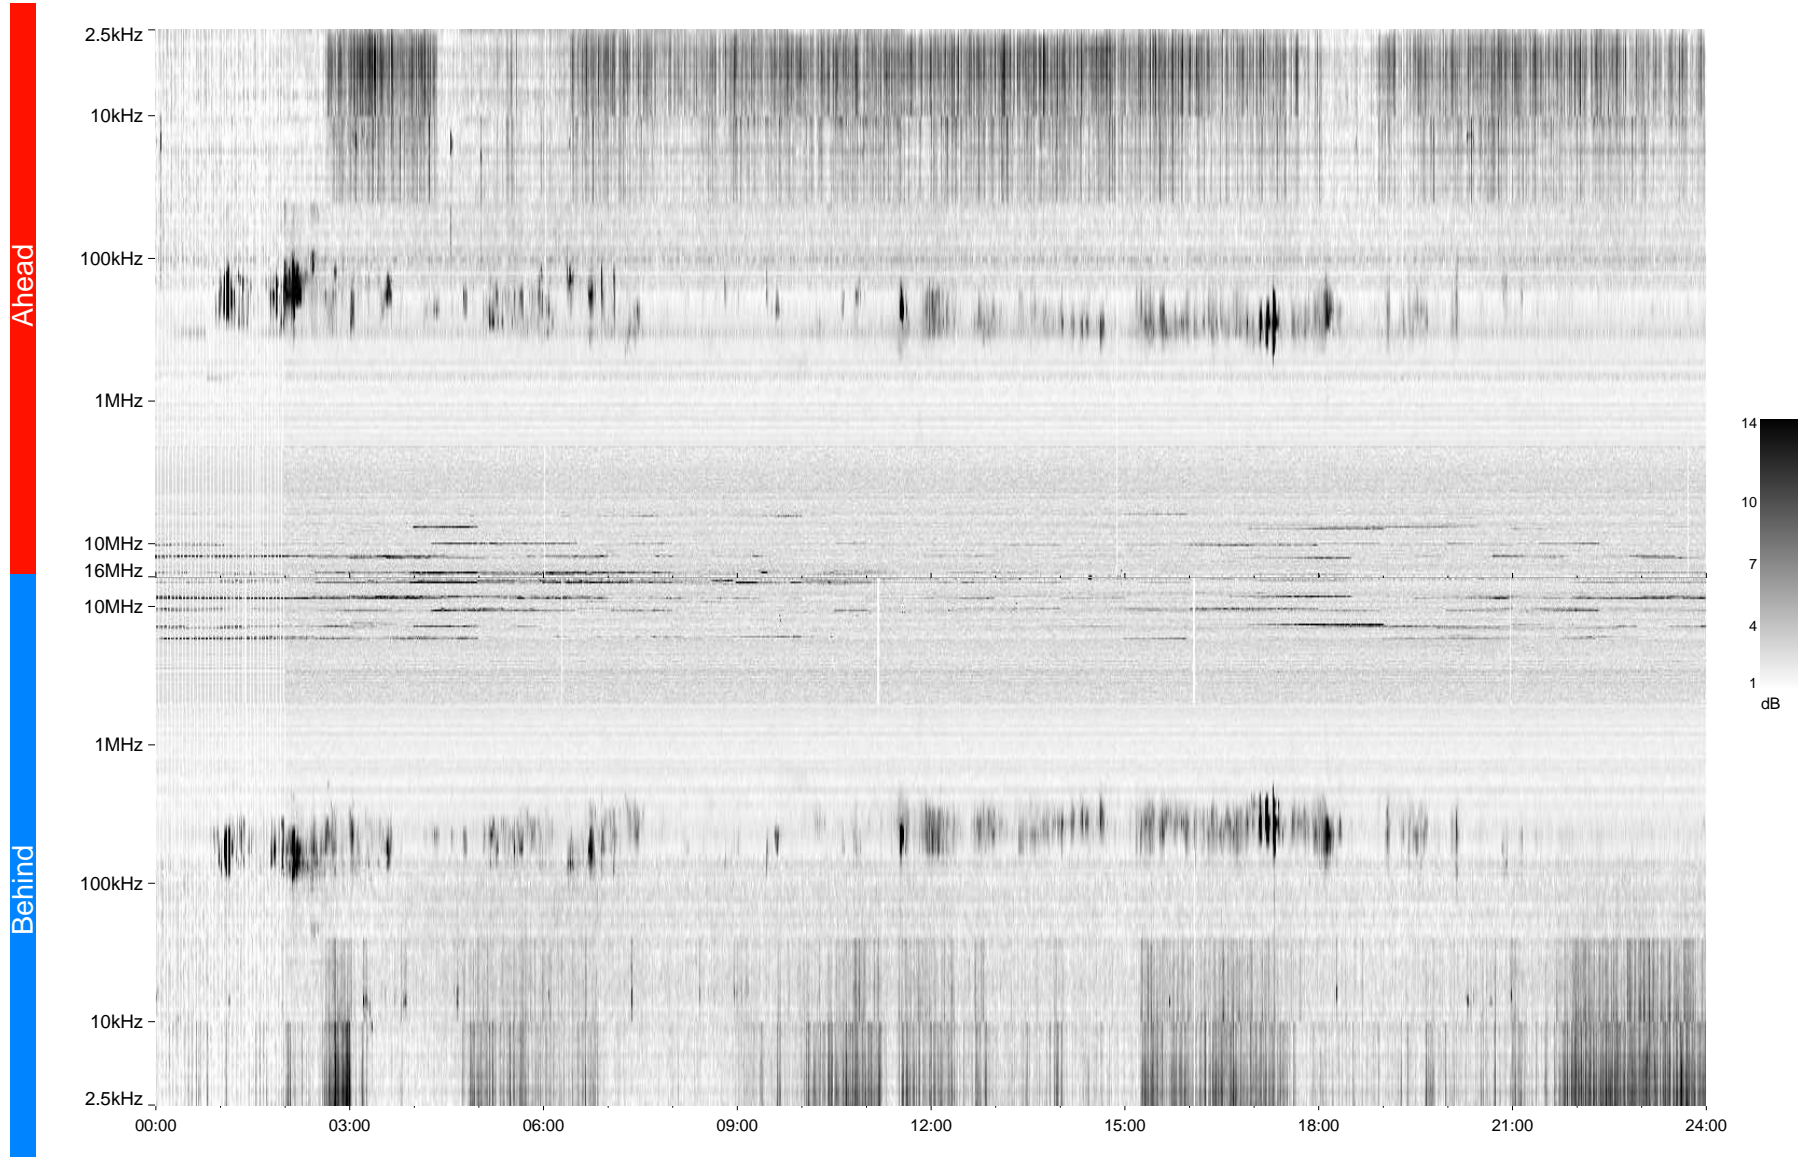

STEREO/WAVES Daily Summary - 25-Dec-2006 (DOY 359)

Ahead source file = swaves Ahead_2006_359_1_01.fin
Ahead PSE Angle = xxx.x

Behind PSE Angle = xxx.x
Behind source file = swaves_behind_2006_359_1_00.fin

Time (UTC)

swaves_summary_20061225.g
Produced on 2007-12-17 at 18:14:11 with TMlib V932 and Dynspec V011