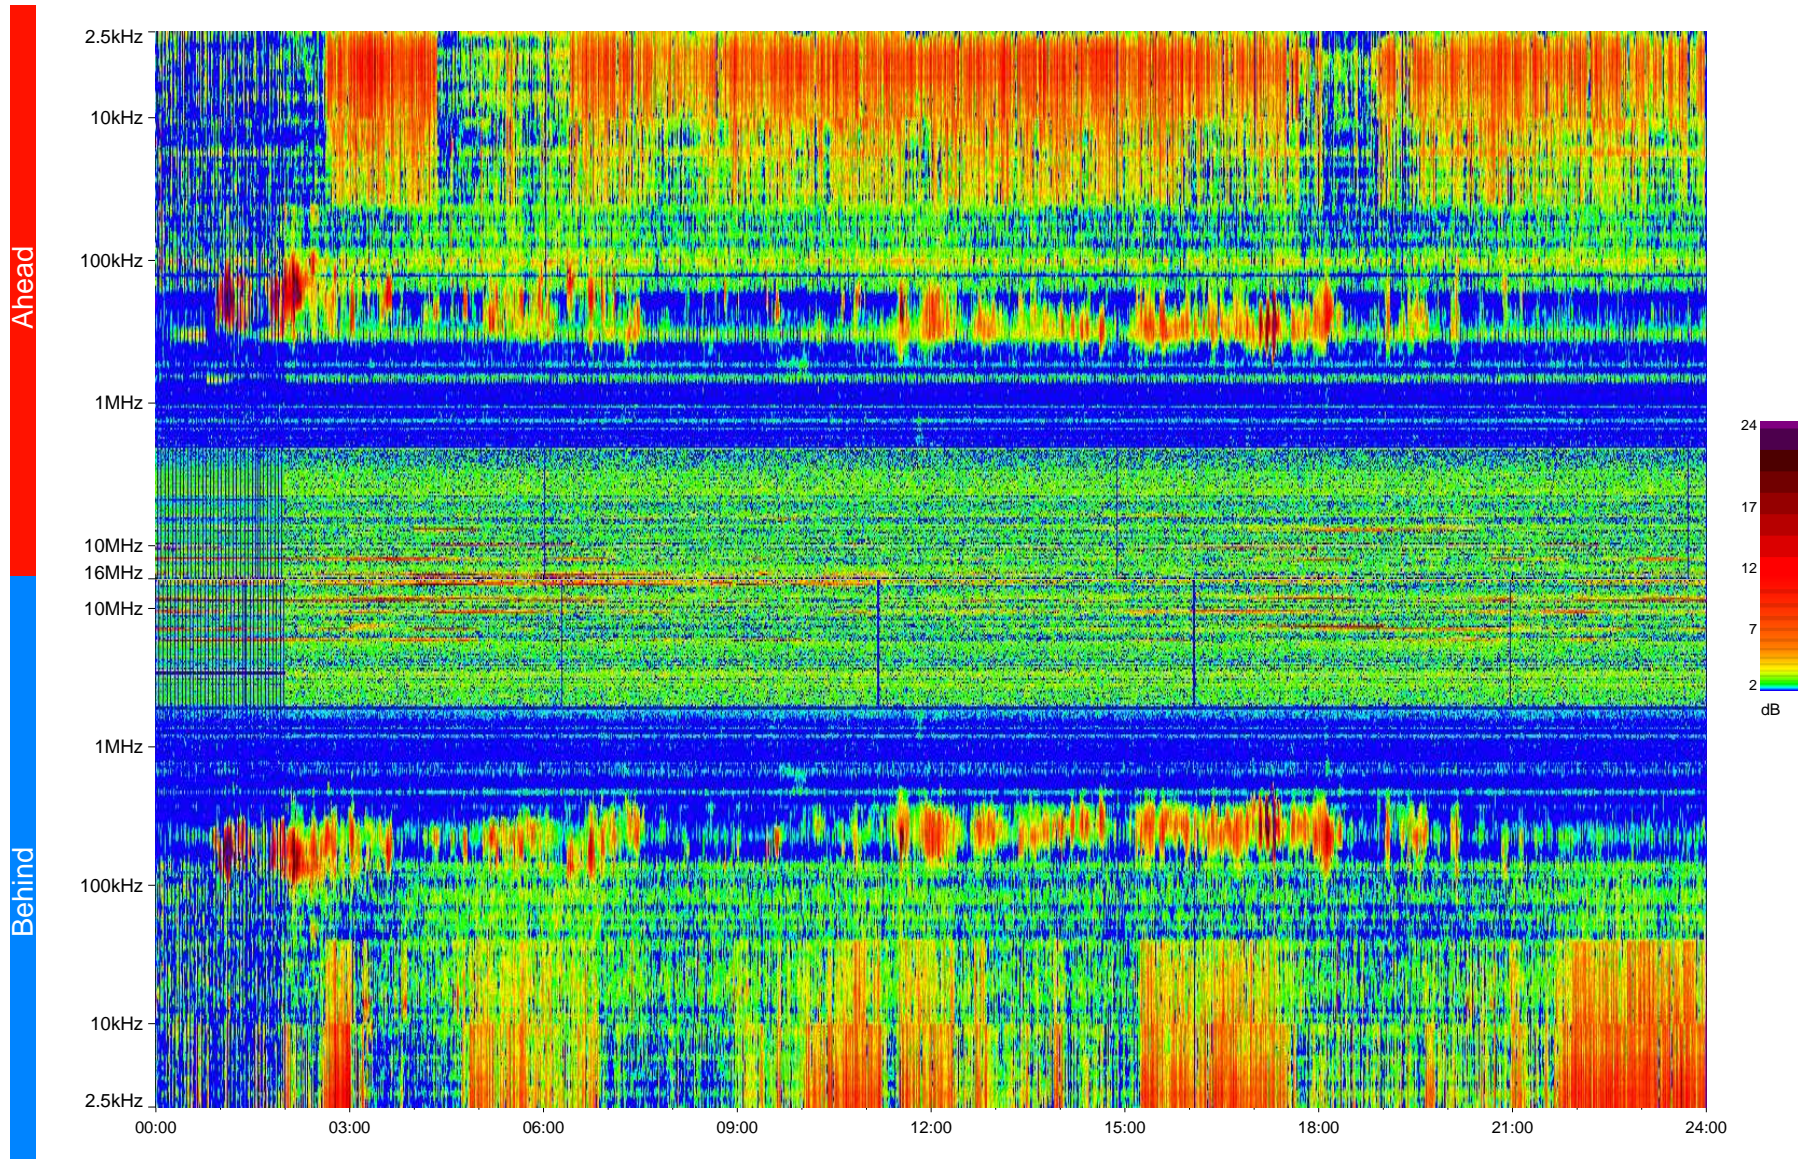

STEREO/WAVES Daily Summary - 25-Dec-2006 (DOY 359)

Ahead source file = swaves_ahead_2006_359_1_01.fin
Ahead PSE Angle = xxx.x

Behind PSE Angle = xxx.x
Behind source file = swaves_behind_2006_359_1_00.fin

Time (UTC)

swaves_summary_20061225_c
Produced on 2007-12-17 at 18:14:11 with TMIb V932 and Dynspec V011