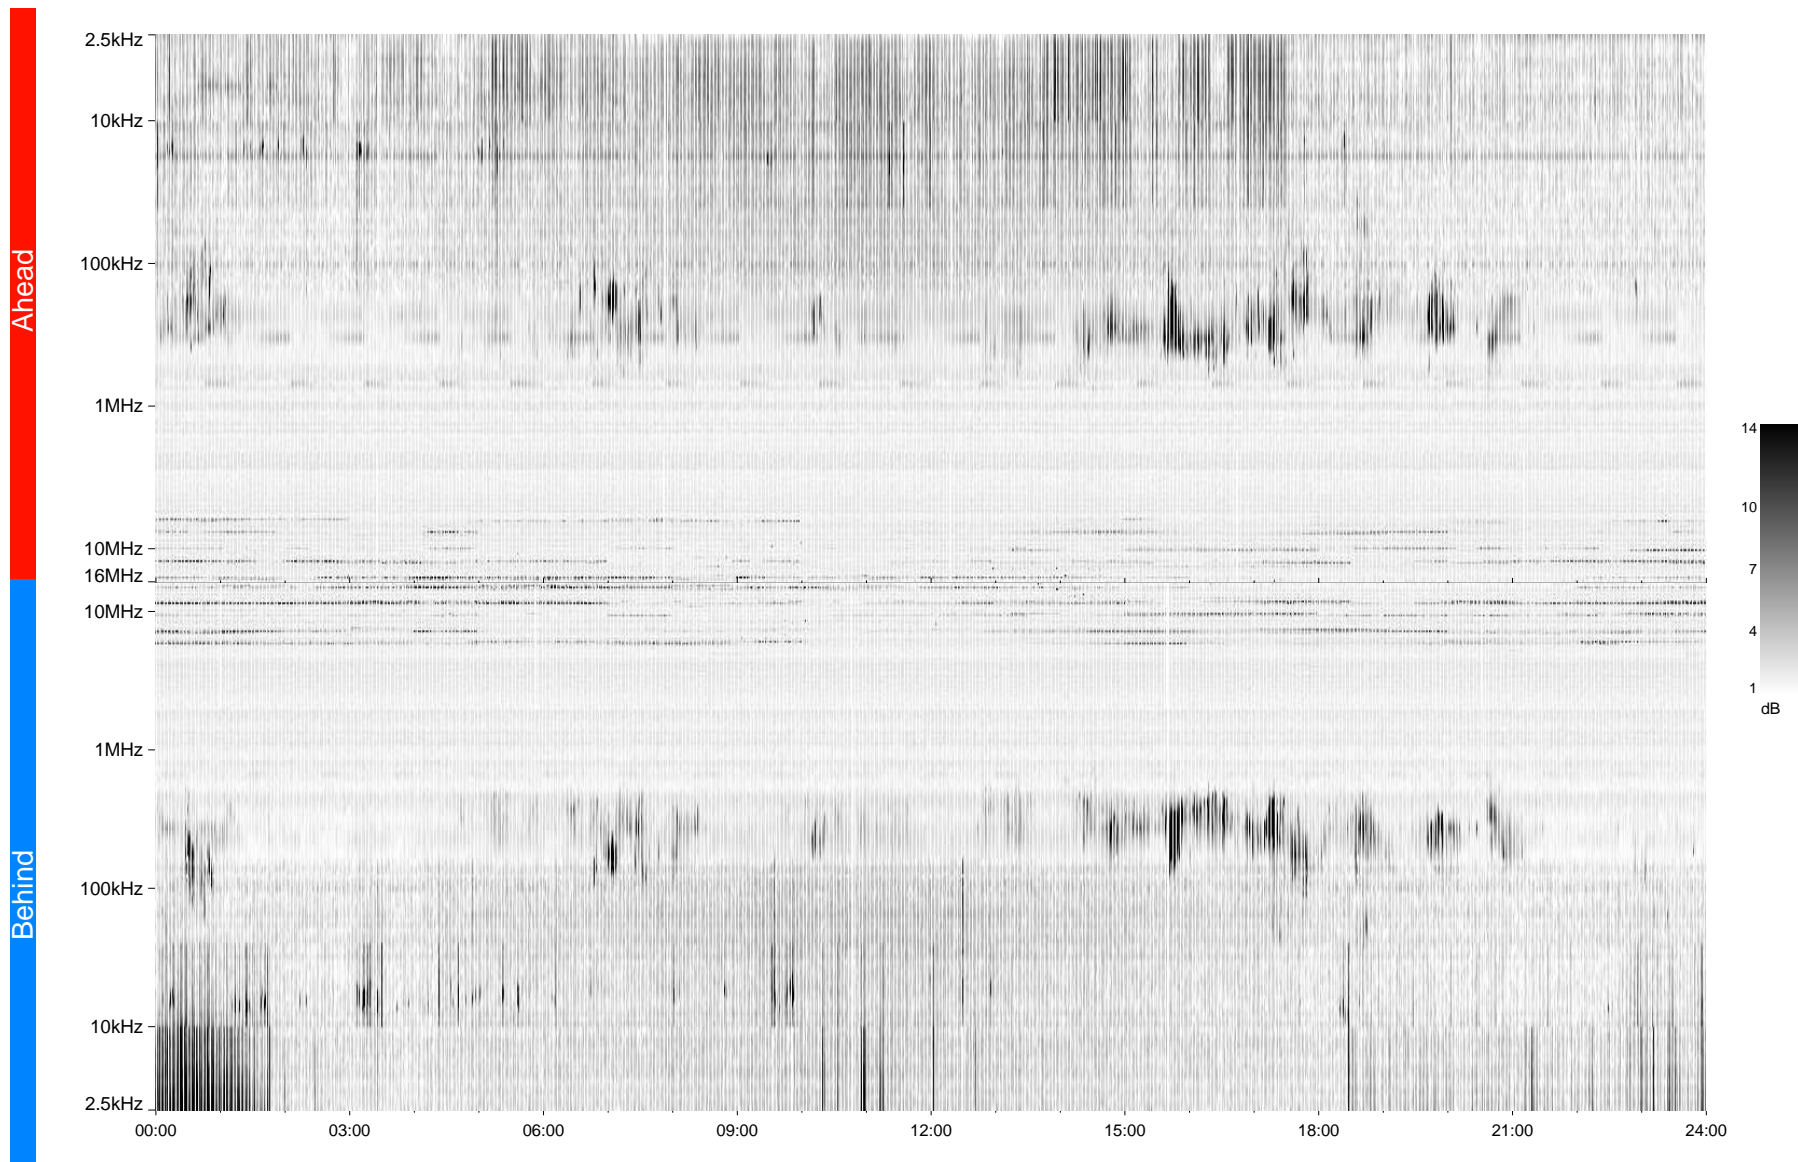

STEREO/WAVES Daily Summary - 24-Dec-2006 (DOY 358)

Ahead source file = swaves_ahead_2006_358_1_00.fin
Ahead PSE Angle = xxx.x

Behind PSE Angle = xxx.x
Behind source file = swaves_behind_2006_358_1_00.fin

Time (UTC)

swaves_summary_20061224_g
Produced on 2007-12-17 at 18:07:33 with TMlib V932 and Dynspec V011