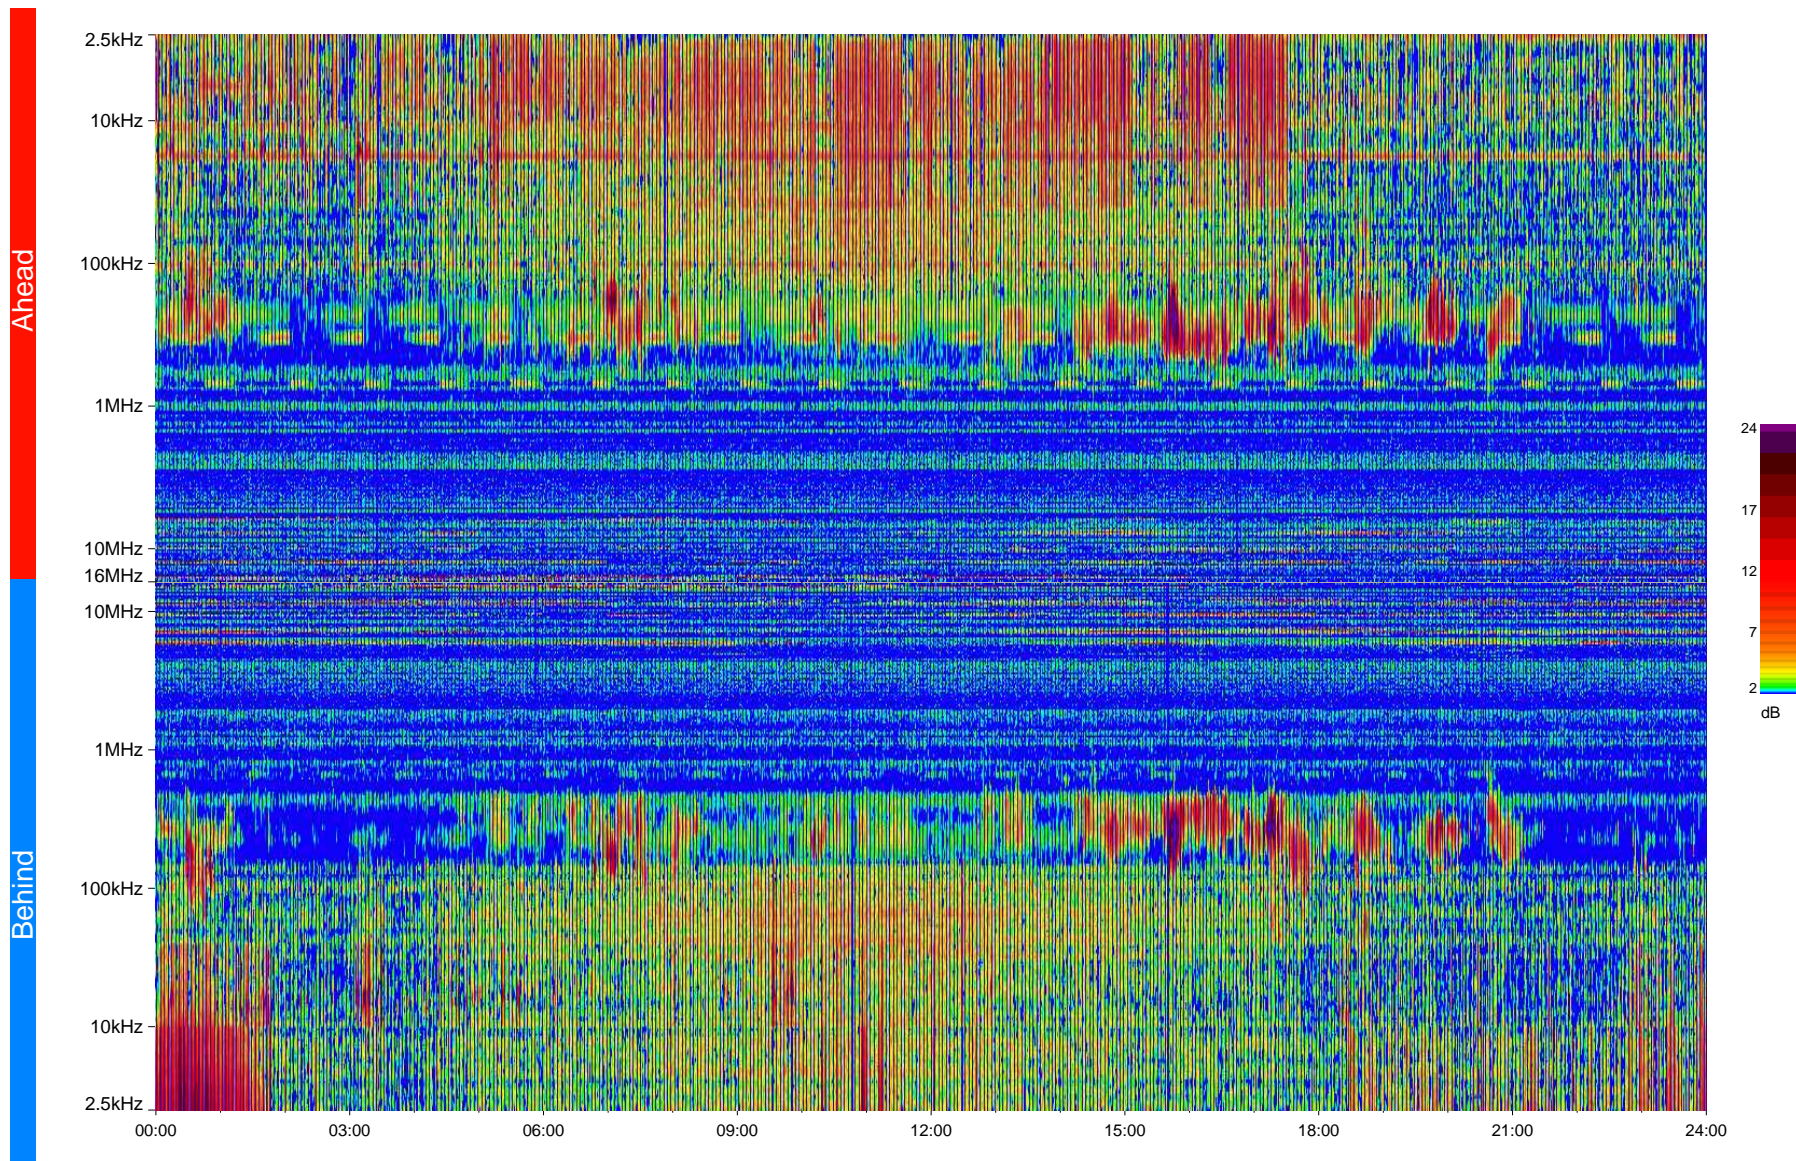

STEREO/WAVES Daily Summary - 24-Dec-2006 (DOY 358)

Ahead source file = swaves_ahead_2006_358_1_00.fin
Ahead PSE Angle = xxx.x

Behind PSE Angle = xxx.x
Behind source file = swaves_behind_2006_358_1_00.fin

Time (UTC)

swaves_summary_20061224_c
Produced on 2007-12-17 at 18:07:33 with TMIlib V932 and Dynspec V011