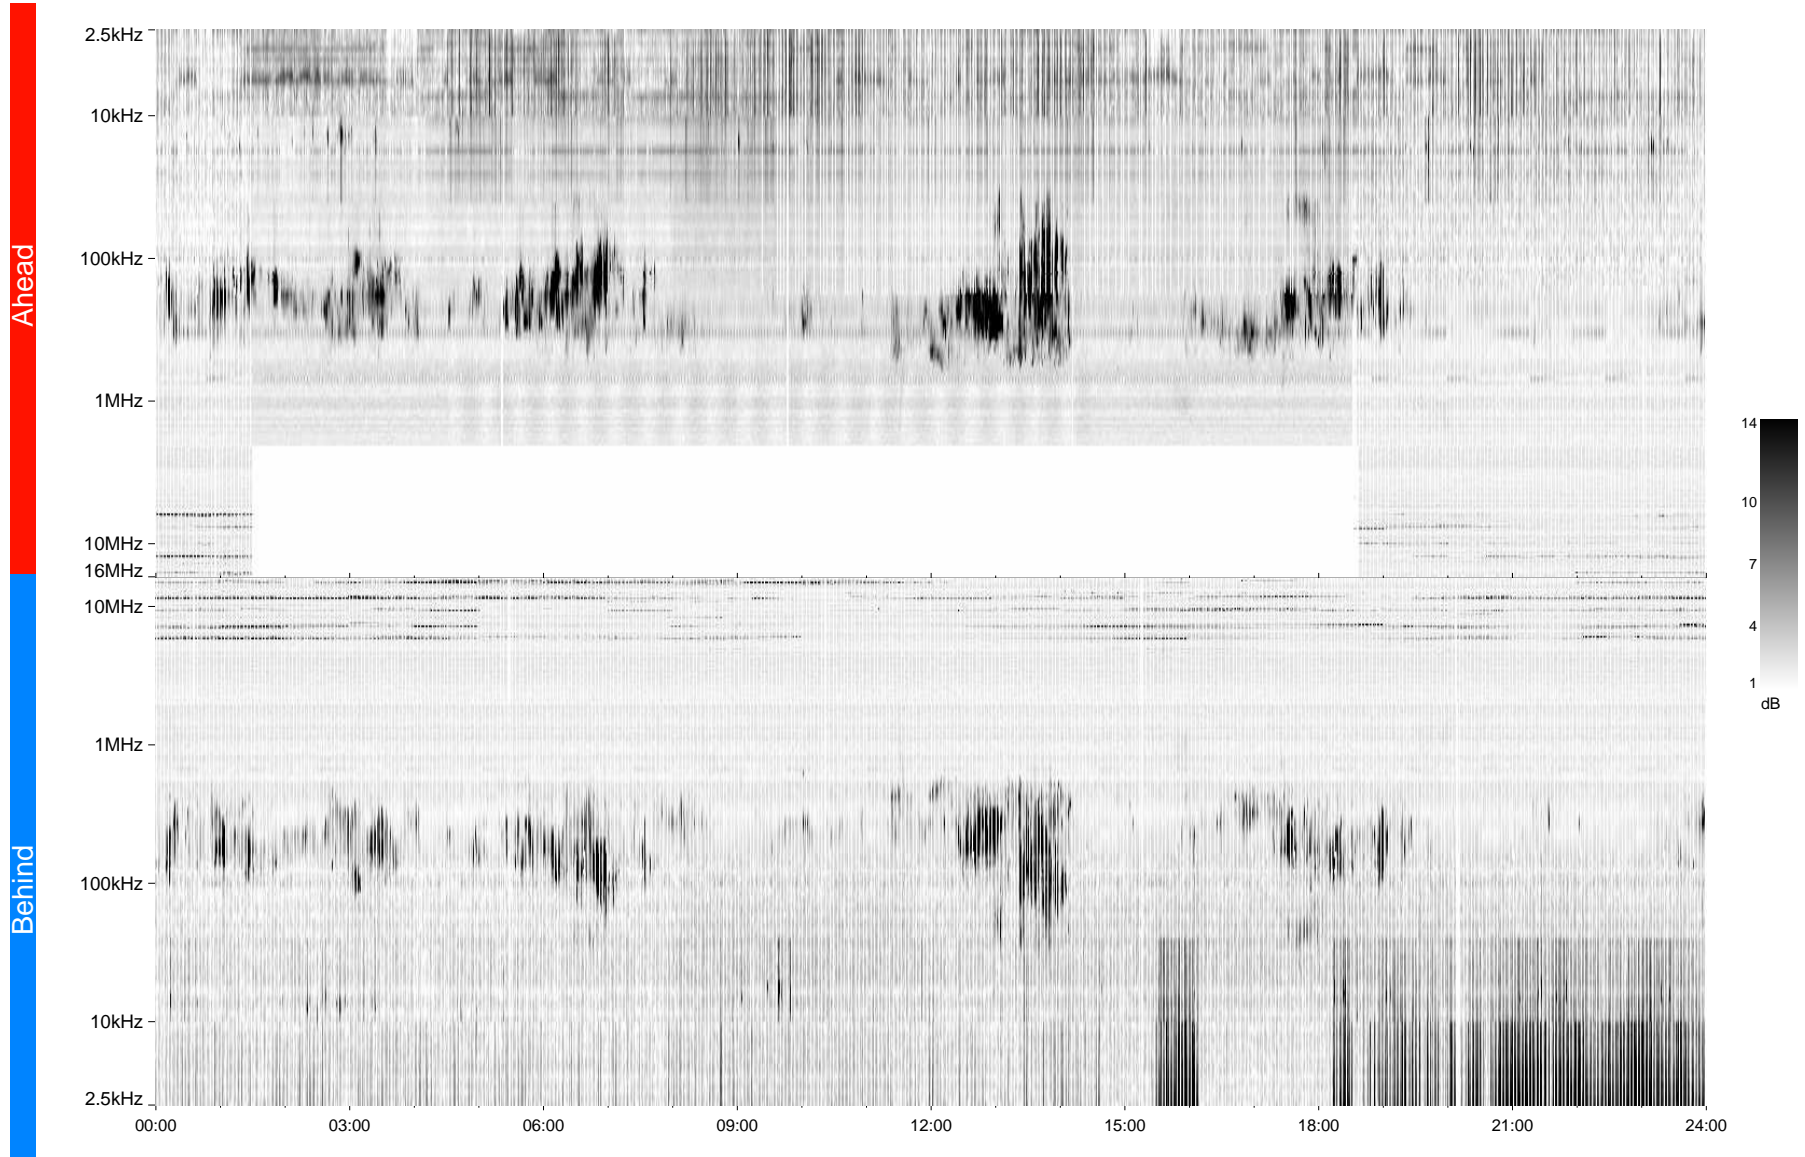

STEREO/WAVES Daily Summary - 23-Dec-2006 (DOY 357)

Ahead source file = swaves Ahead_2006_357_1_00.fin
Ahead PSE Angle = xxx.x

Behind PSE Angle = xxx.x
Behind source file = swaves_behind_2006_357_1_00.fin

Time (UTC)

swaves_summary_20061223.g
Produced on 2007-12-17 at 18:01:54 with TMlib V932 and Dynspec V011