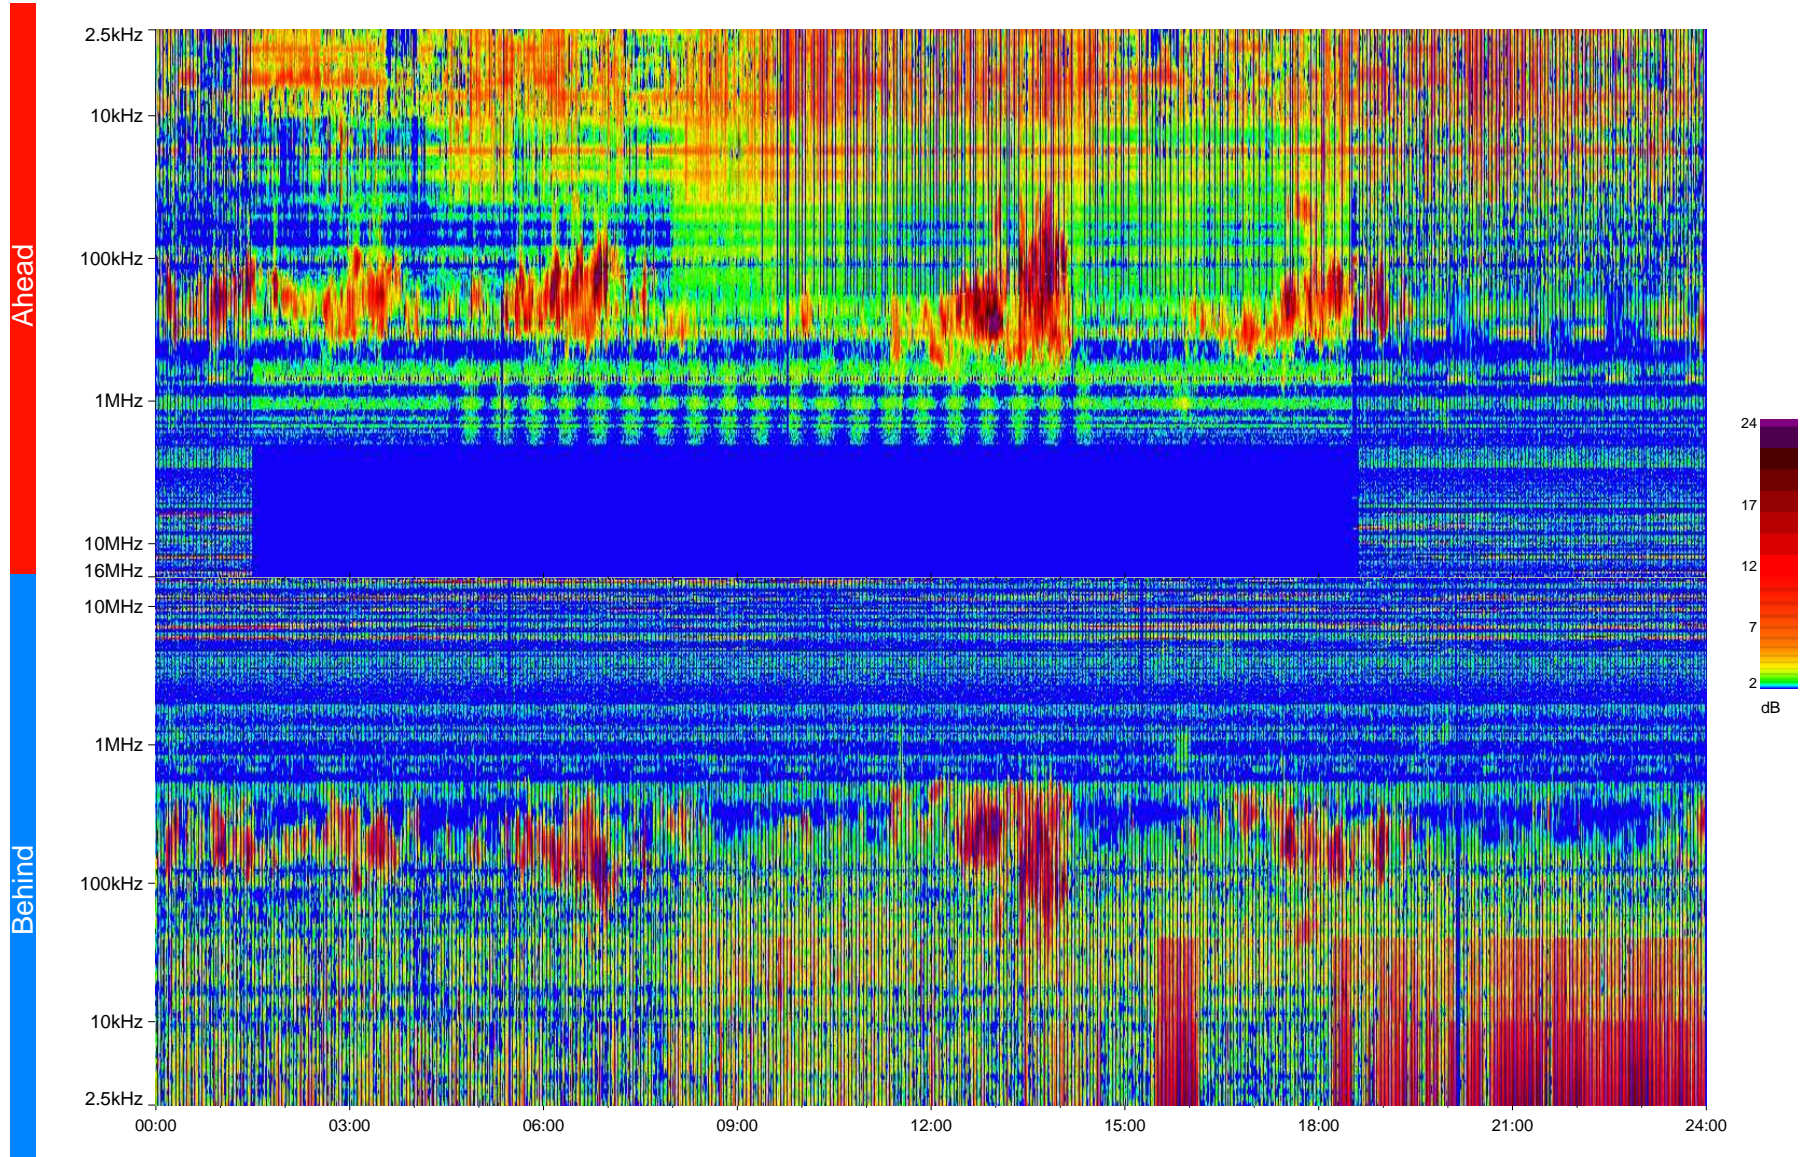

STEREO/WAVES Daily Summary - 23-Dec-2006 (DOY 357)

Ahead source file = swaves_ahead_2006_357_1_00.fin
Ahead PSE Angle = xxx.x

Behind PSE Angle = xxx.x
Behind source file = swaves_behind_2006_357_1_00.fin

Time (UTC)

swaves_summary_20061223_c
Produced on 2007-12-17 at 18:01:54 with TMIlib V932 and Dynspec V011