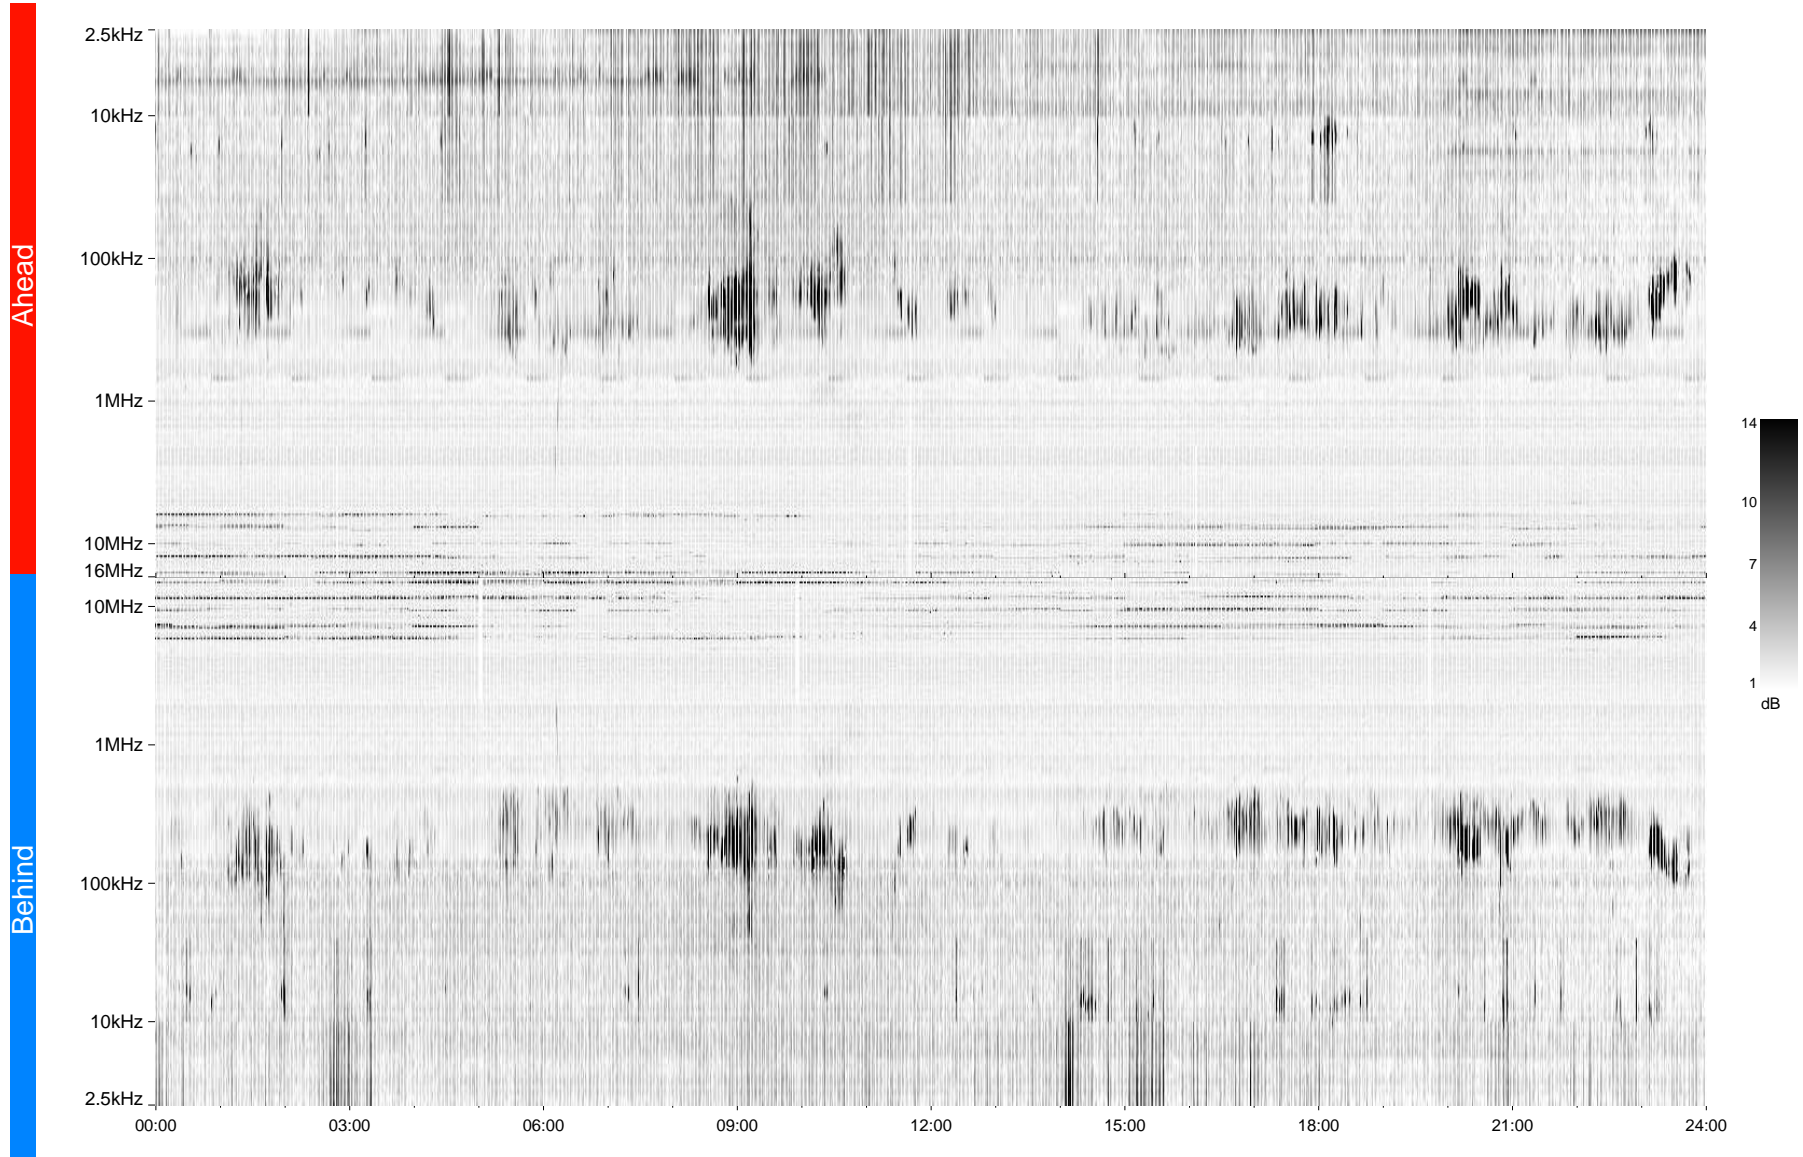

STEREO/WAVES Daily Summary - 22-Dec-2006 (DOY 356)

Ahead source file = swaves Ahead_2006_356_1_00.fin
Ahead PSE Angle = xxx.x

Behind PSE Angle = xxx.x
Behind source file = swaves_behind_2006_356_1_00.fin

Time (UTC)

swaves_summary_20061222_g
Produced on 2007-12-17 at 17:56:39 with TMlib V932 and Dynspec V011