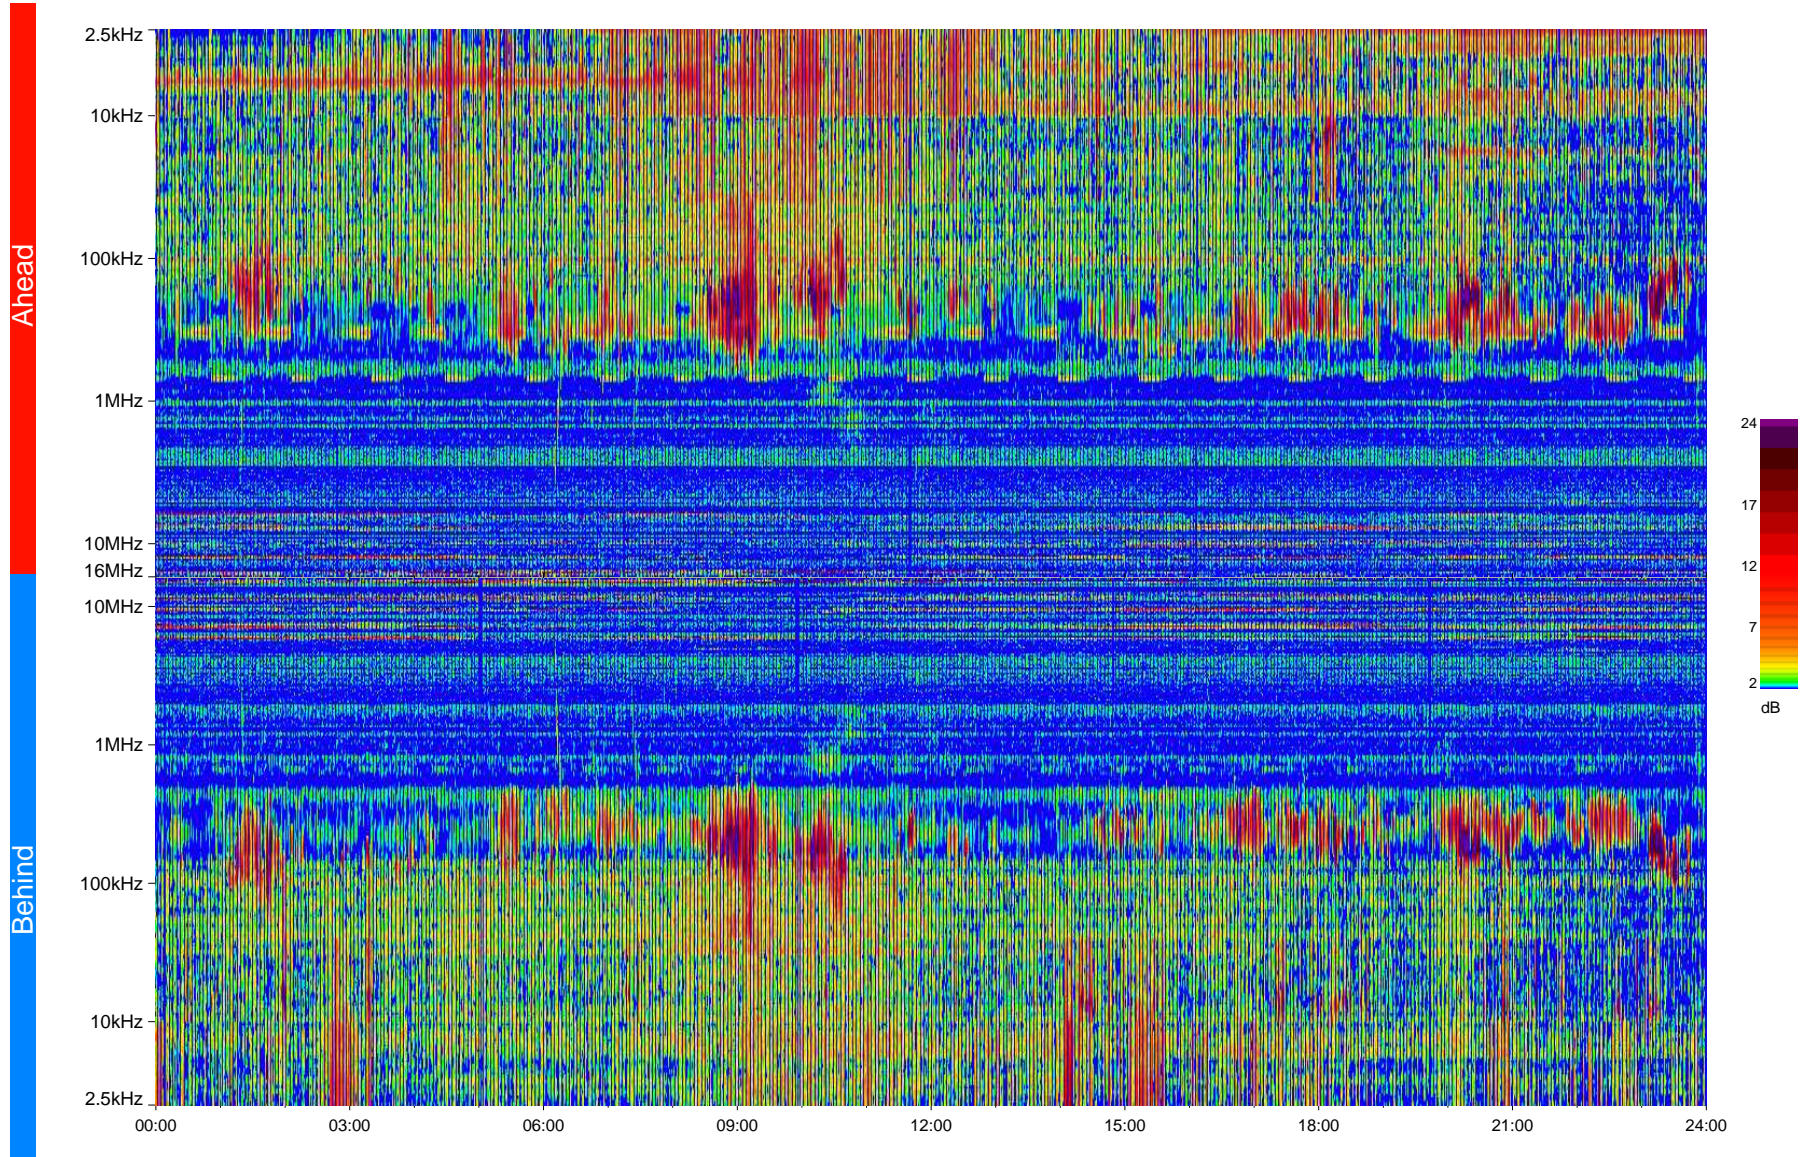

STEREO/WAVES Daily Summary - 22-Dec-2006 (DOY 356)

Ahead source file = swaves_ahead_2006_356_1_00.fin
Ahead PSE Angle = xxx.x

Behind PSE Angle = xxx.x
Behind source file = swaves_behind_2006_356_1_00.fin

Time (UTC)

swaves_summary_20061222_c
Produced on 2007-12-17 at 17:56:40 with TMlib V932 and Dynspec V011