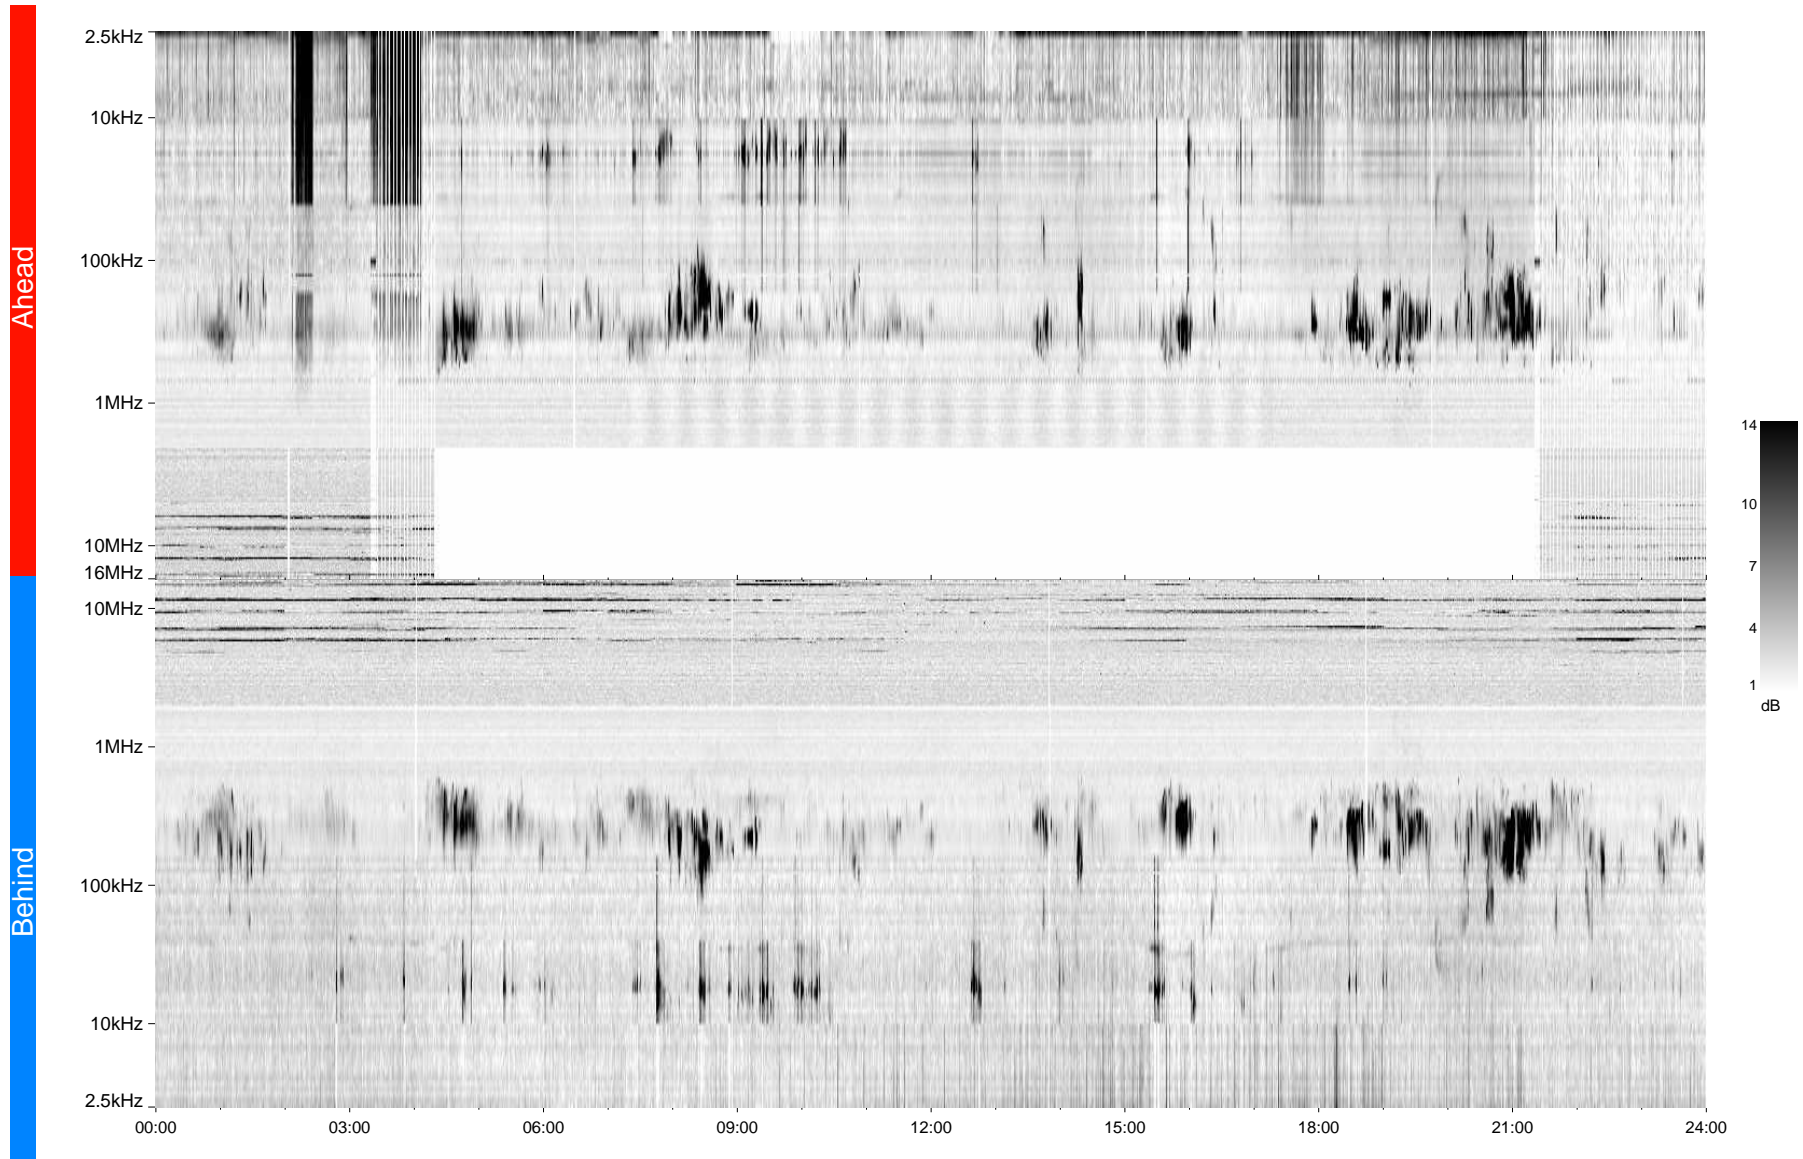

STEREO/WAVES Daily Summary - 20-Dec-2006 (DOY 354)

Ahead source file = swaves Ahead_2006_354_1_00.fin
Ahead PSE Angle = xxx.x

Behind PSE Angle = xxx.x
Behind source file = swaves_behind_2006_354_1_01.fin

Time (UTC)

swaves_summary_20061220.g
Produced on 2007-12-17 at 17:45:37 with TMIib V932 and Dynspec V011