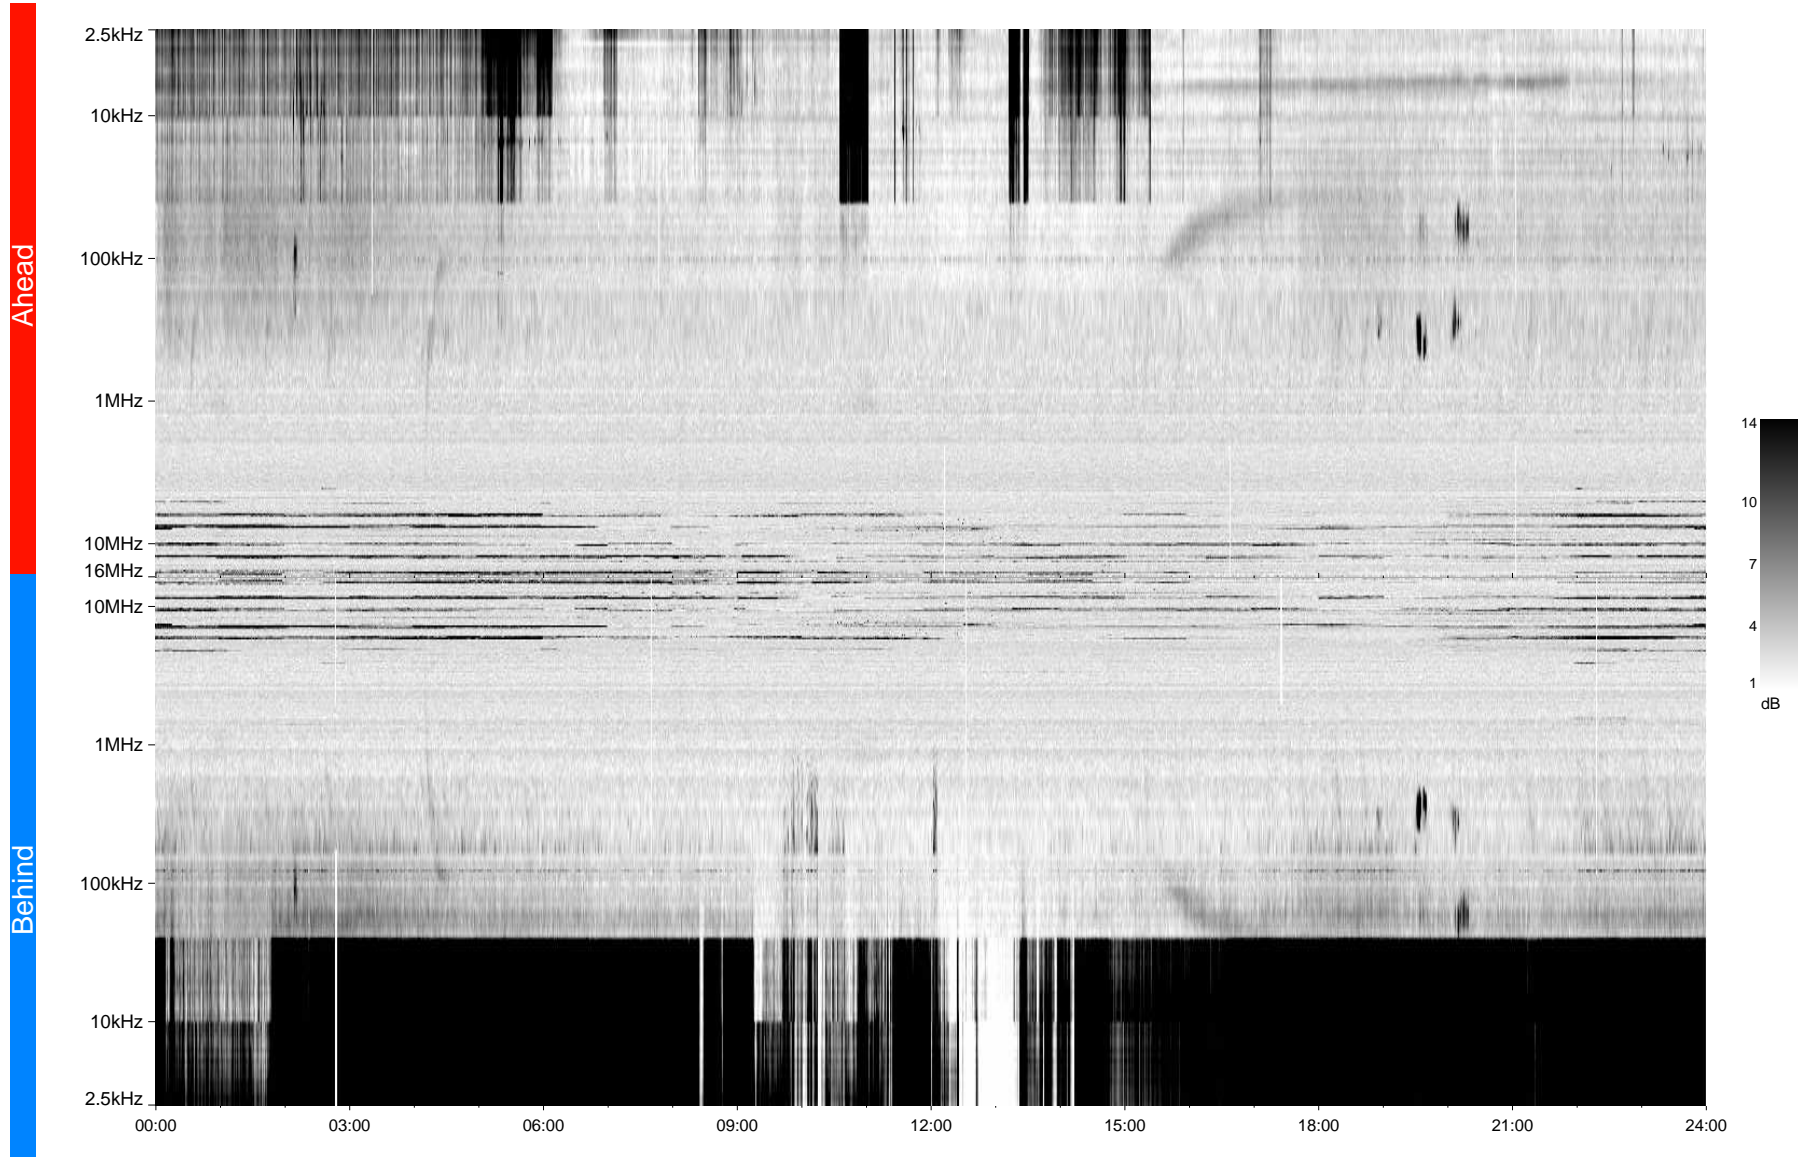

STEREO/WAVES Daily Summary - 17-Dec-2006 (DOY 351)

Ahead source file = swaves Ahead_2006_351_1_00.fin
Ahead PSE Angle = xxx.x

Behind PSE Angle = xxx.x
Behind source file = swaves_behind_2006_351_1_00.fin

Time (UTC)

swaves_summary_20061217_g
Produced on 2007-12-17 at 17:25:59 with TMIib V932 and Dynspec V011