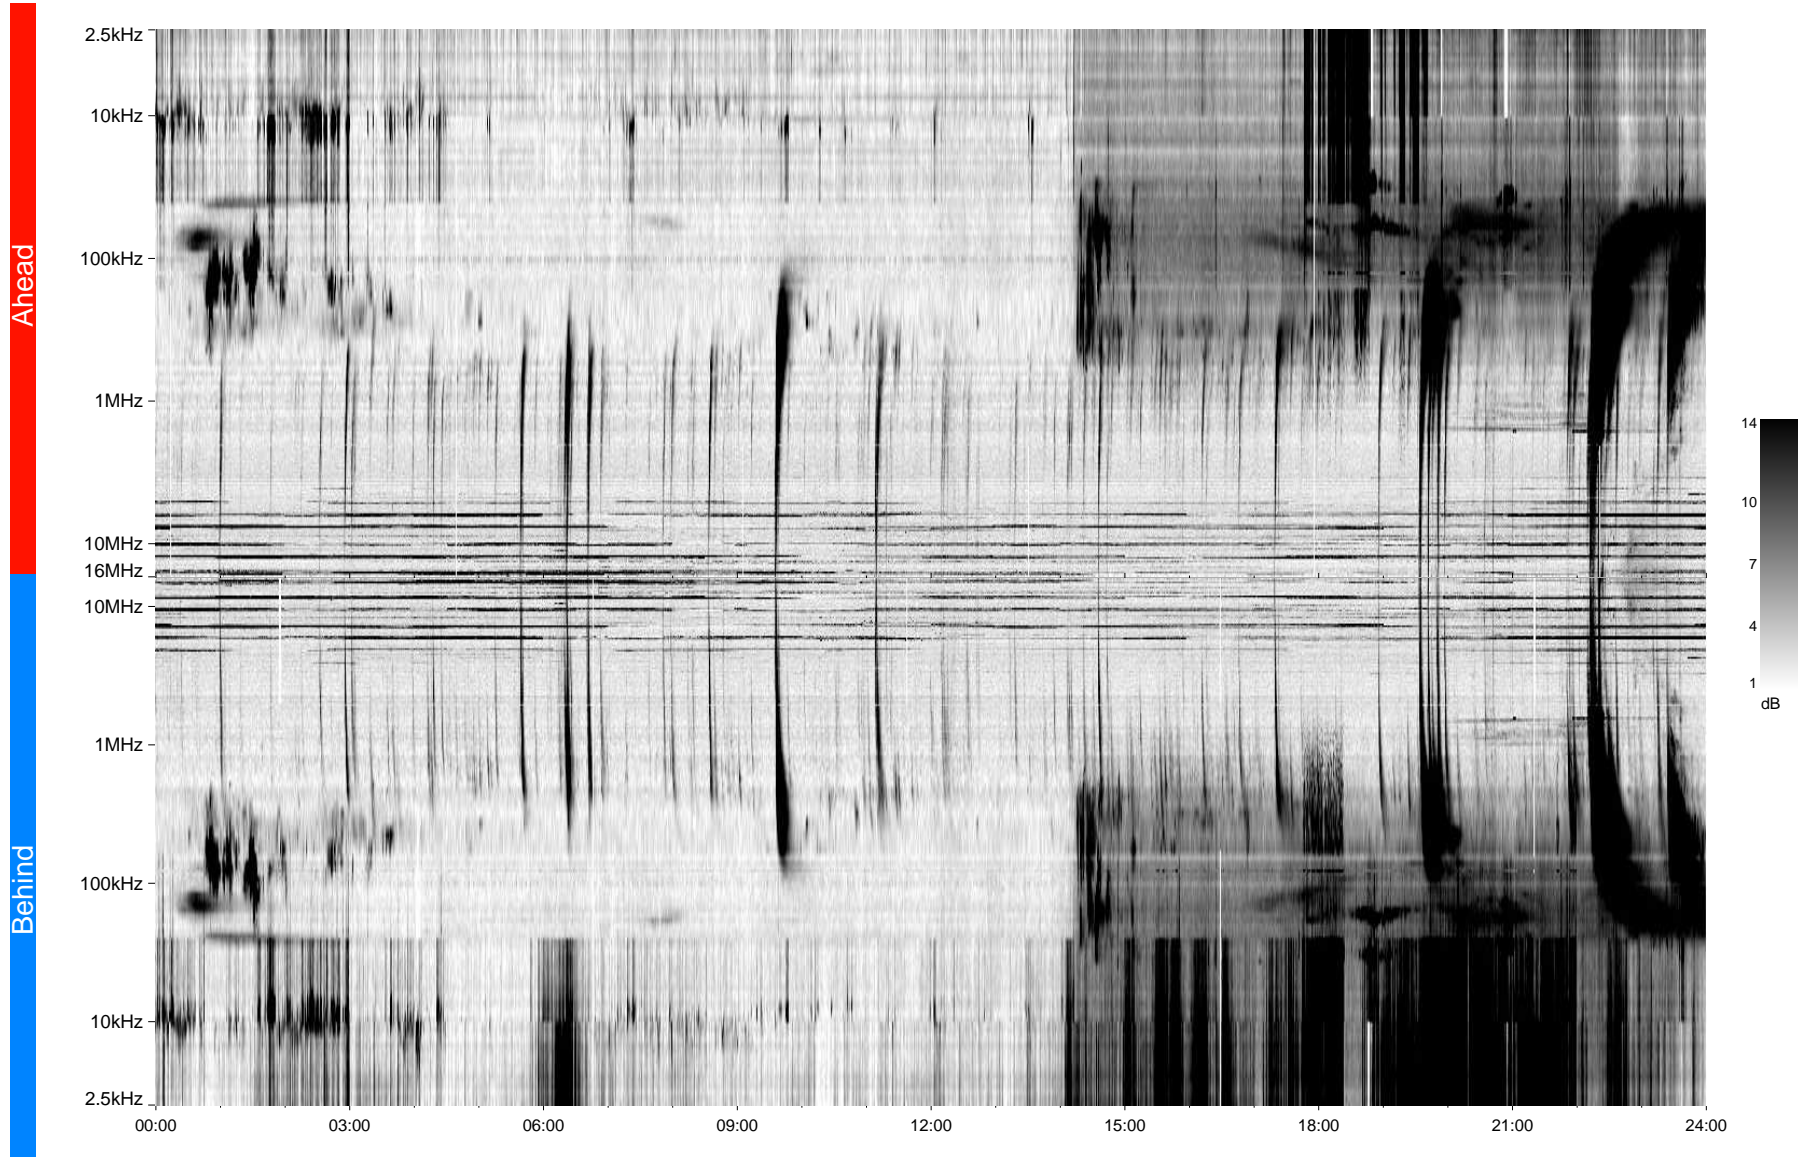

STEREO/WAVES Daily Summary - 14-Dec-2006 (DOY 348)

Ahead source file = swaves_ahead_2006_348_1_00.fin
Ahead PSE Angle = xxx.x

Behind PSE Angle = xxx.x
Behind source file = swaves_behind_2006_348_1_00.fin

Time (UTC)

swaves_summary_20061214.g
Produced on 2007-12-17 at 17:03:21 with TMlib V932 and Dynspec V011