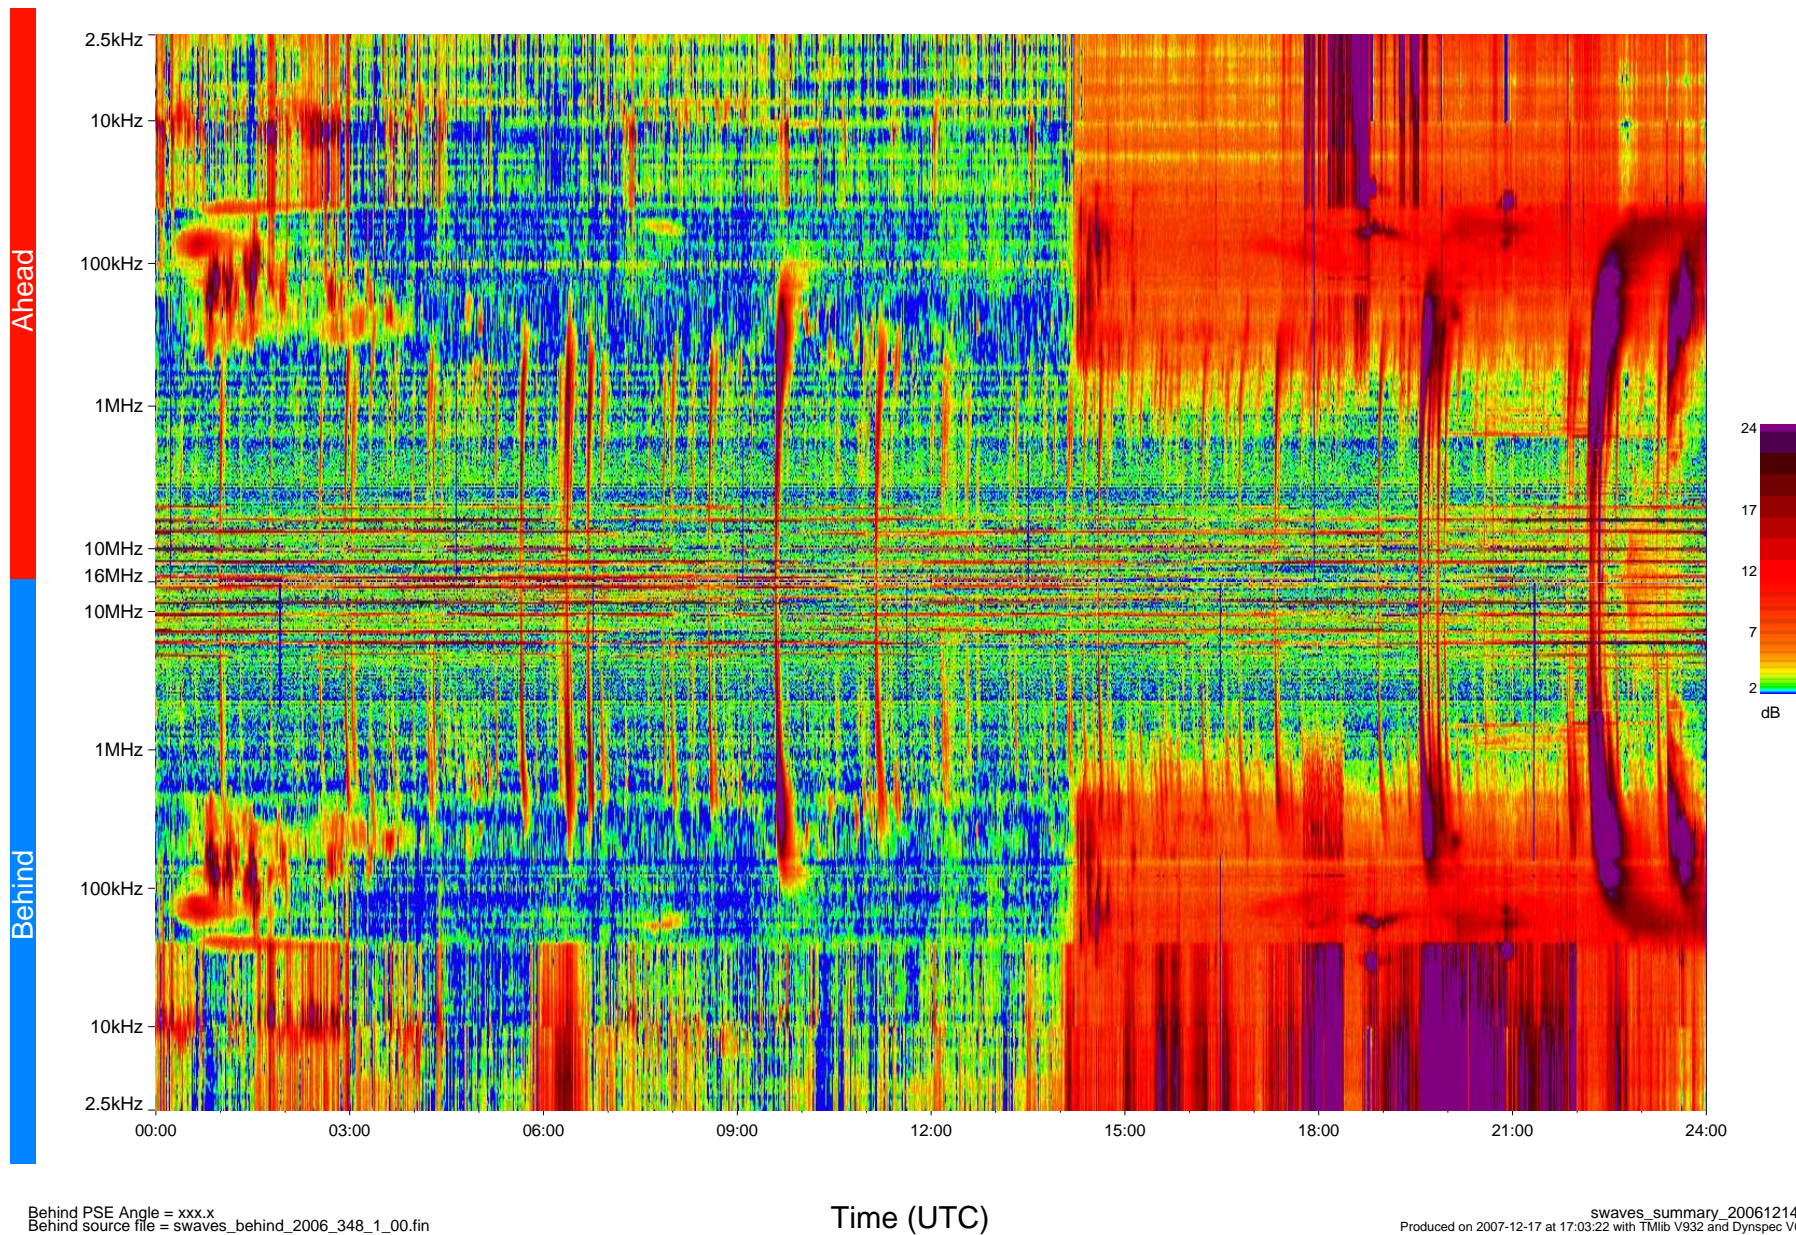

STEREO/WAVES Daily Summary - 14-Dec-2006 (DOY 348)

Ahead source file = swaves Ahead_2006_348_1_00.fin
Ahead PSE Angle = xxx.x

Behind PSE Angle = xxx.x
Behind source file = swaves_behind_2006_348_1_00.fin

Time (UTC)

swaves_summary_20061214_c
Produced on 2007-12-17 at 17:03:22 with TMlib V932 and Dynspec V011