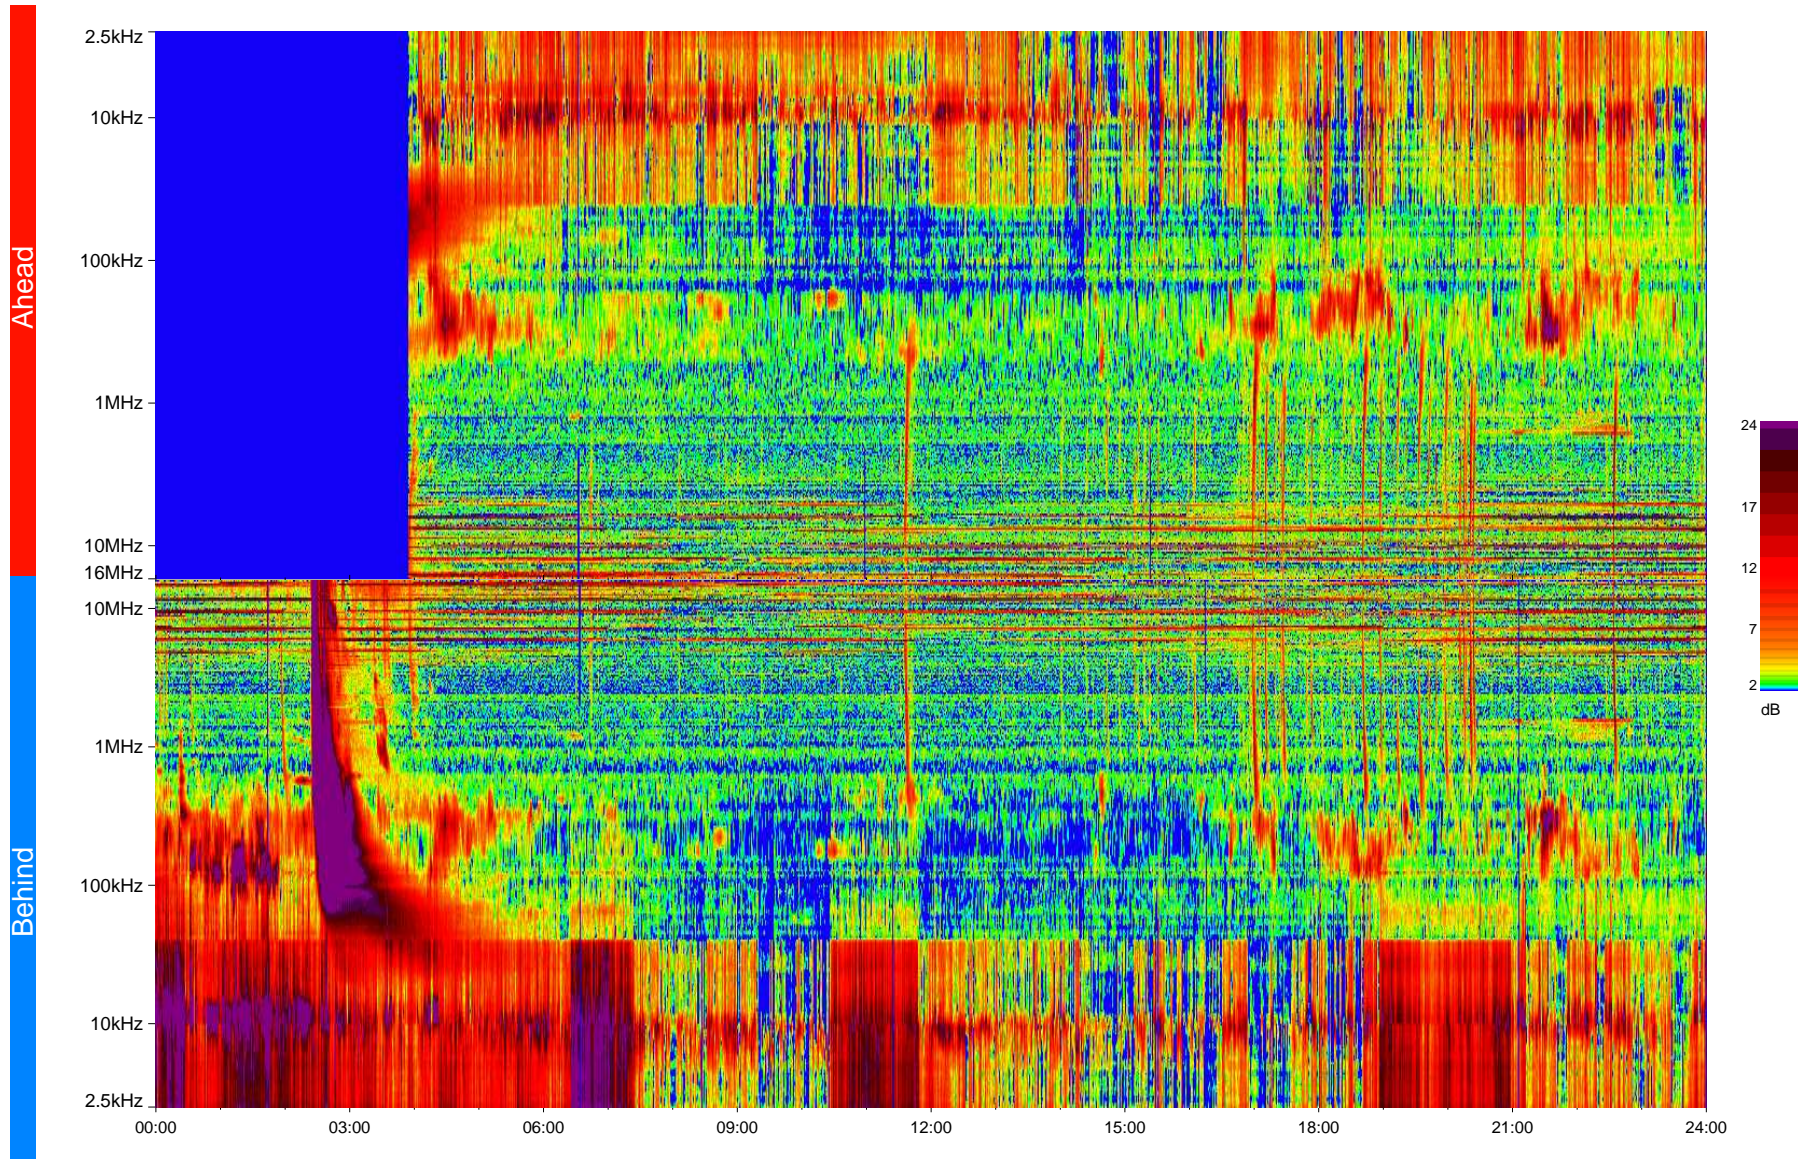

STEREO/WAVES Daily Summary - 13-Dec-2006 (DOY 347)

Ahead source file = swaves_ahead_2006_347_1_00.fin
Ahead PSE Angle = xxx.x

Behind PSE Angle = xxx.x
Behind source file = swaves_behind_2006_347_1_00.fin

Time (UTC)

swaves_summary_20061213_c
Produced on 2007-12-17 at 16:55:59 with TMlib V932 and Dynspec V011