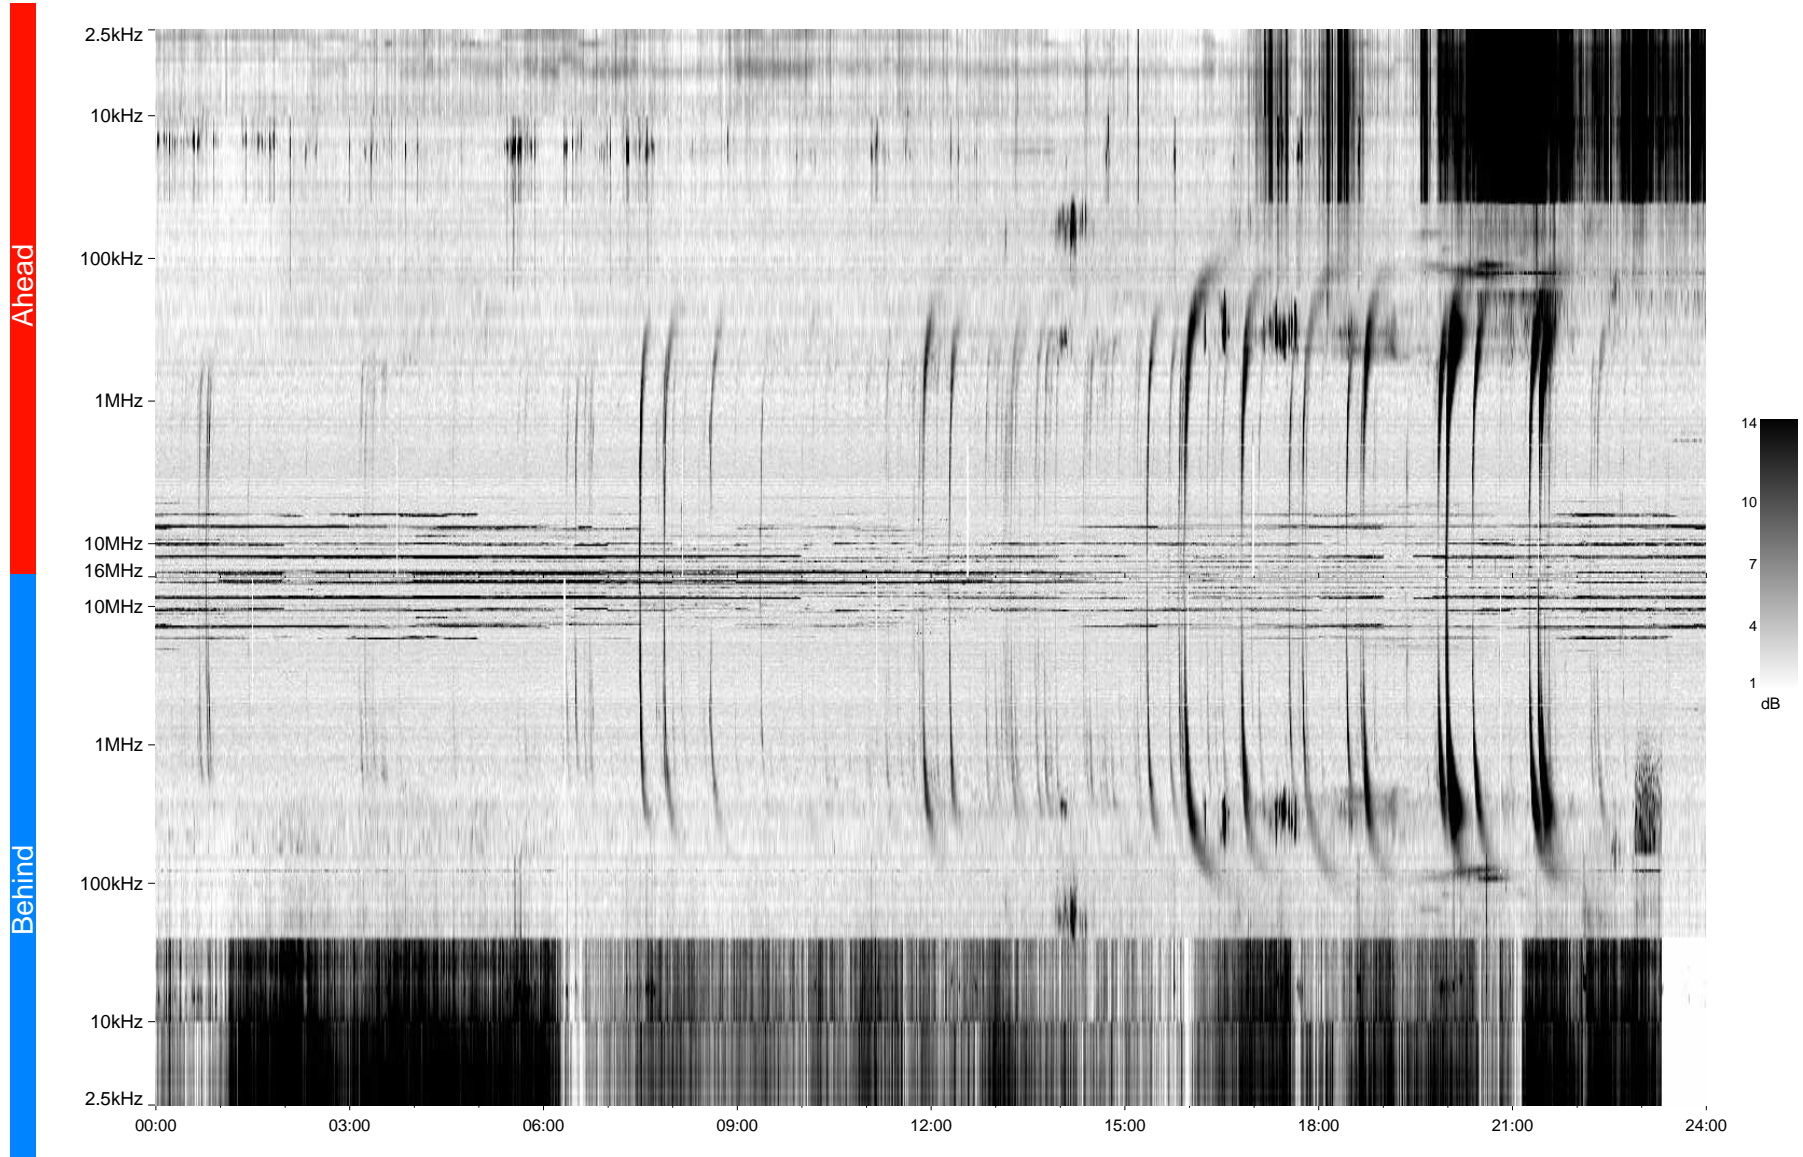

STEREO/WAVES Daily Summary - 10-Dec-2006 (DOY 344)

Ahead source file = swaves Ahead_2006_344_1_00.fin
Ahead PSE Angle = xxx.x

Behind PSE Angle = xxx.x
Behind source file = swaves_behind_2006_344_1_00.fin

Time (UTC)

swaves_summary_20061210.g
Produced on 2007-12-17 at 16:34:29 with TMlib V932 and Dynspec V011