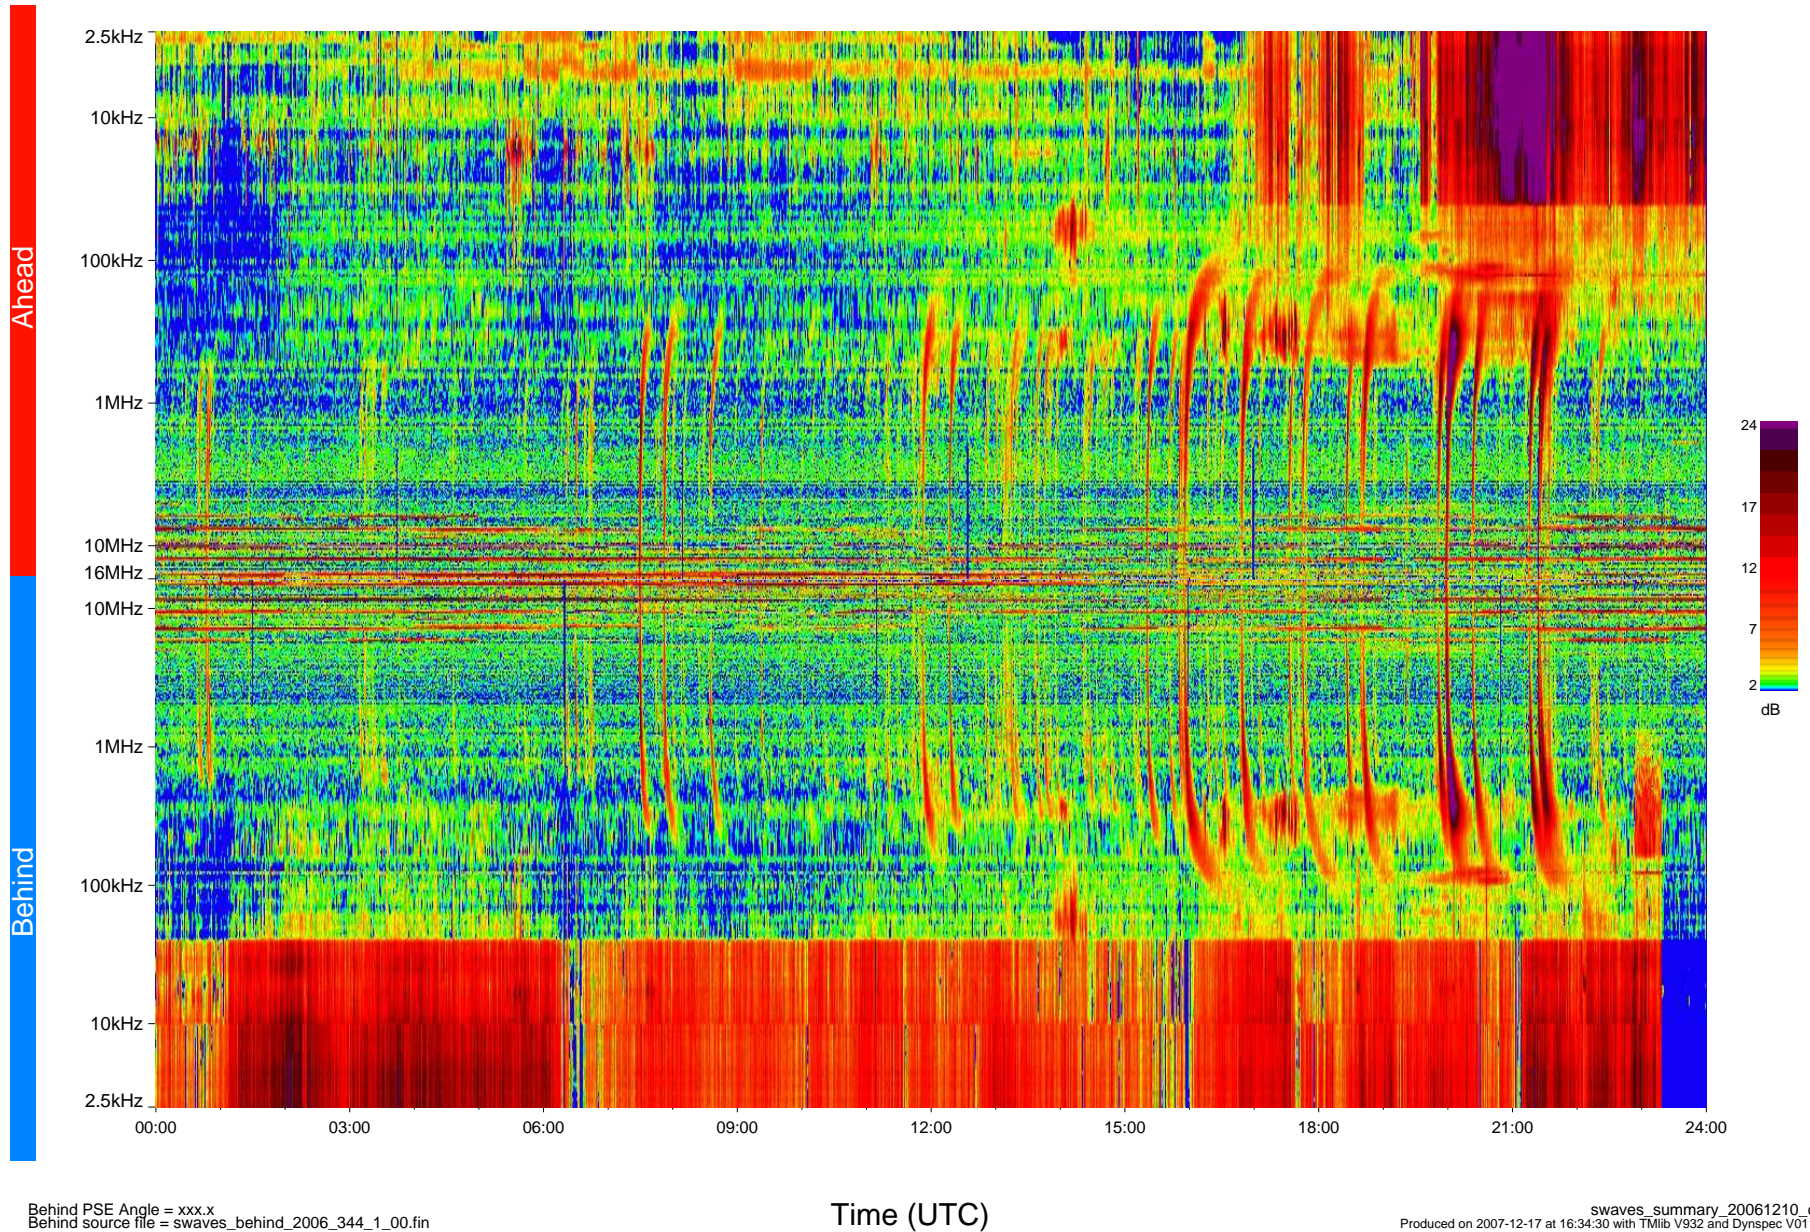

# STEREO/WAVES Daily Summary - 10-Dec-2006 ( DOY 344)

Ahead source file = swaves Ahead\_2006\_344\_1\_00.fin  
Ahead PSE Angle = xxx.x

Behind PSE Angle = xxx.x  
Behind source file = swaves\_behind\_2006\_344\_1\_00.fin

Time (UTC)

swaves\_summary\_20061210\_c  
Produced on 2007-12-17 at 16:34:30 with TMlib V932 and Dynspec V011