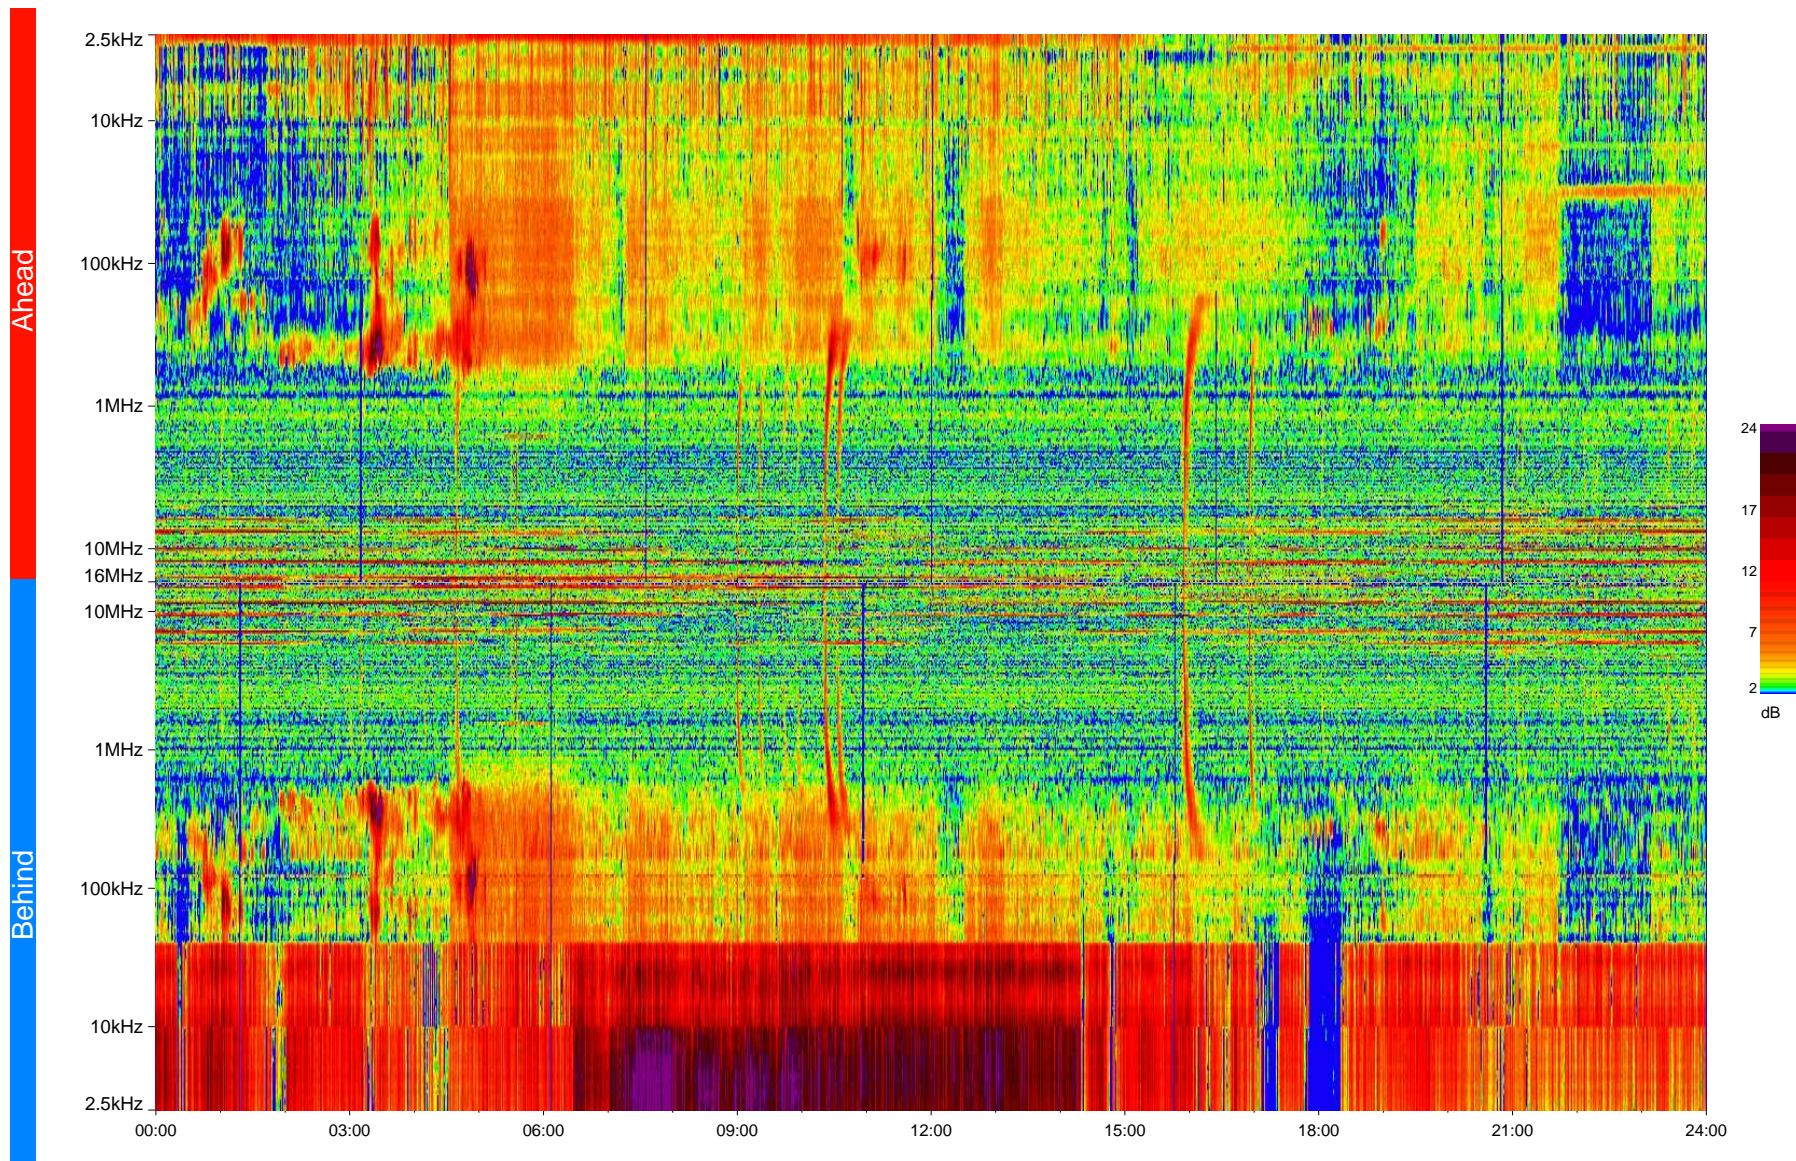

STEREO/WAVES Daily Summary - 08-Dec-2006 (DOY 342)

Ahead source file = swaves Ahead_2006_342_1_00.fin
Ahead PSE Angle = xxx.x

Behind PSE Angle = xxx.x
Behind source file = swaves_behind_2006_342_1_00.fin

Time (UTC)

swaves_summary_20061208_c
Produced on 2007-12-17 at 16:20:18 with TMIib V932 and Dynspec V011