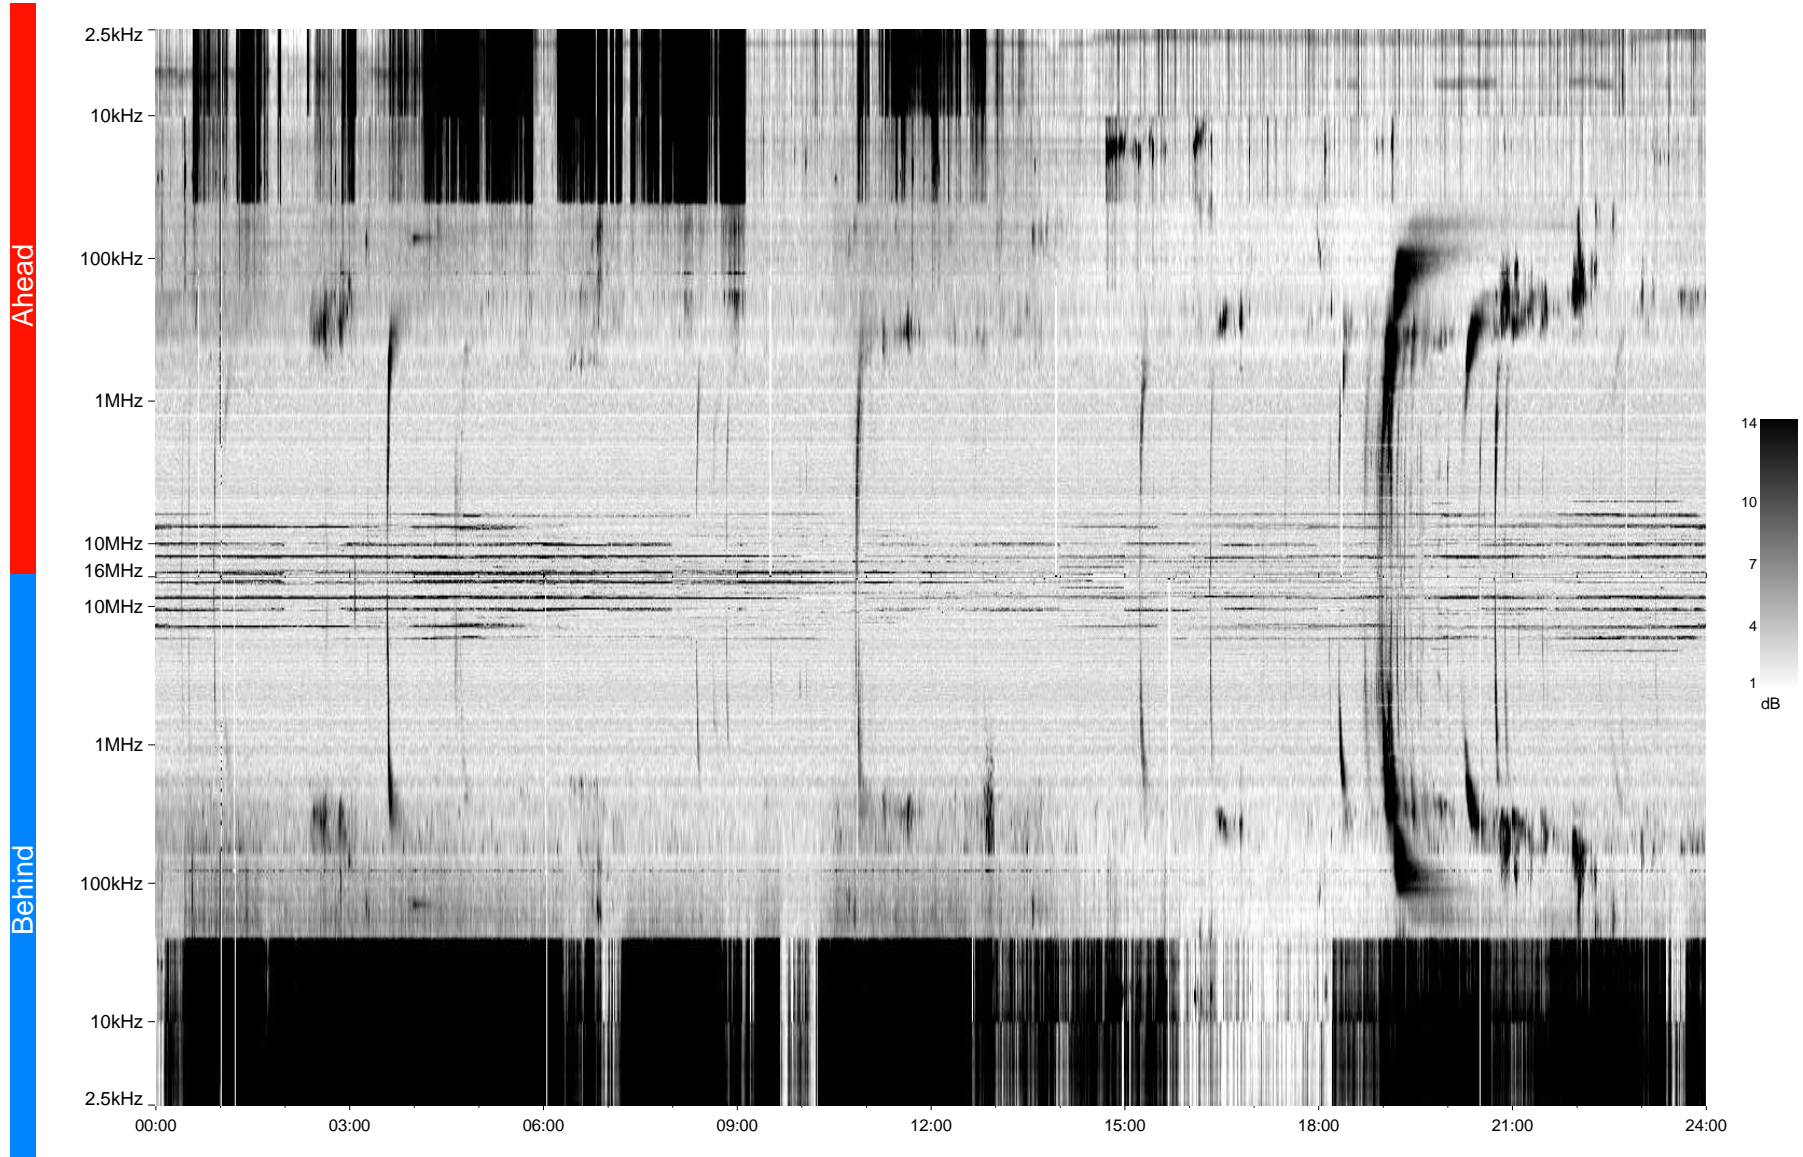

STEREO/WAVES Daily Summary - 07-Dec-2006 (DOY 341)

Ahead source file = swaves Ahead_2006_341_1_00.fin
Ahead PSE Angle = xxx.x

Behind PSE Angle = xxx.x
Behind source file = swaves_behind_2006_341_1_00.fin

Time (UTC)

swaves_summary_20061207_g
Produced on 2007-12-17 at 16:13:47 with TMlib V932 and Dynspec V011