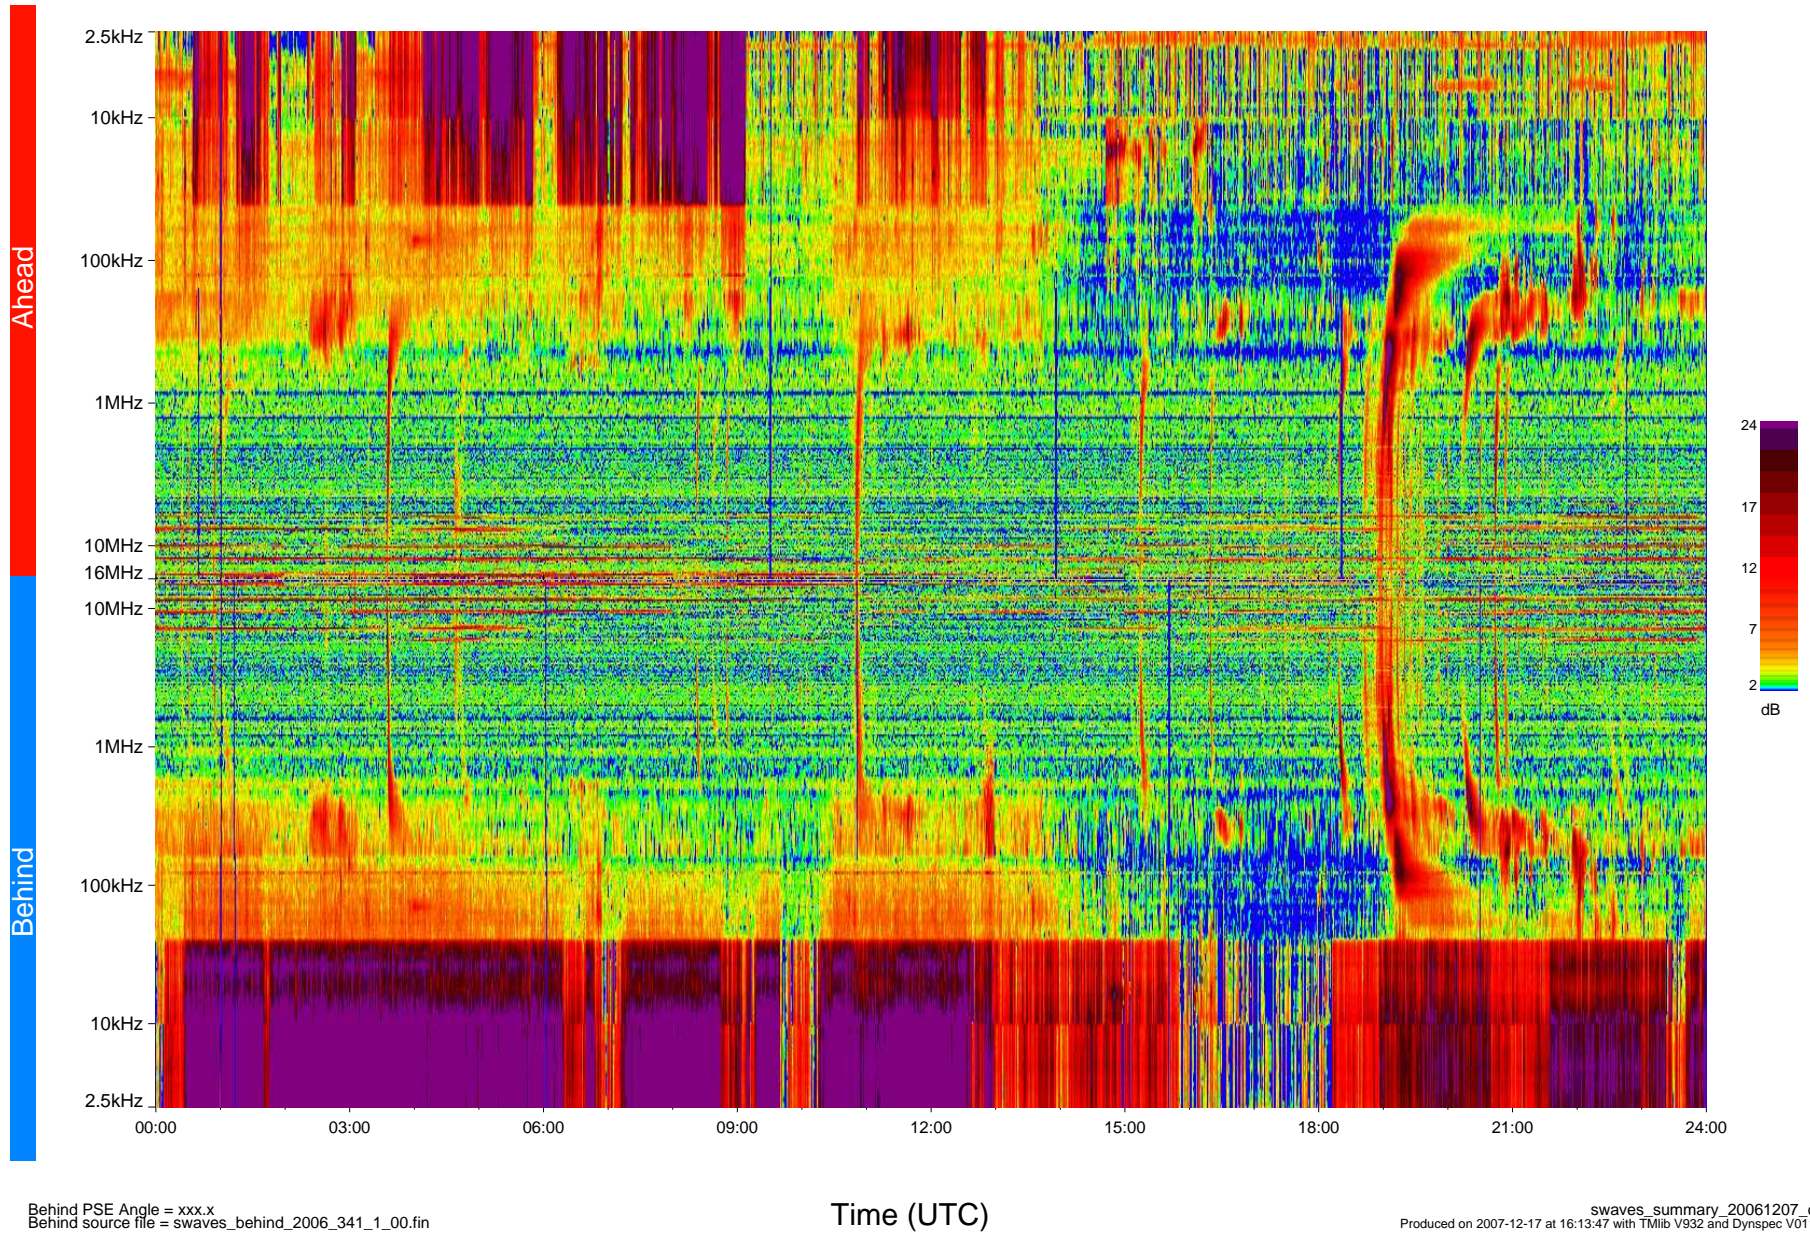

STEREO/WAVES Daily Summary - 07-Dec-2006 (DOY 341)

Ahead source file = swaves Ahead_2006_341_1_00.fin
Ahead PSE Angle = xxx.x

Behind PSE Angle = xxx.x
Behind source file = swaves_behind_2006_341_1_00.fin

Time (UTC)

swaves_summary_20061207_c
Produced on 2007-12-17 at 16:13:47 with TMlib V932 and Dynspec V011