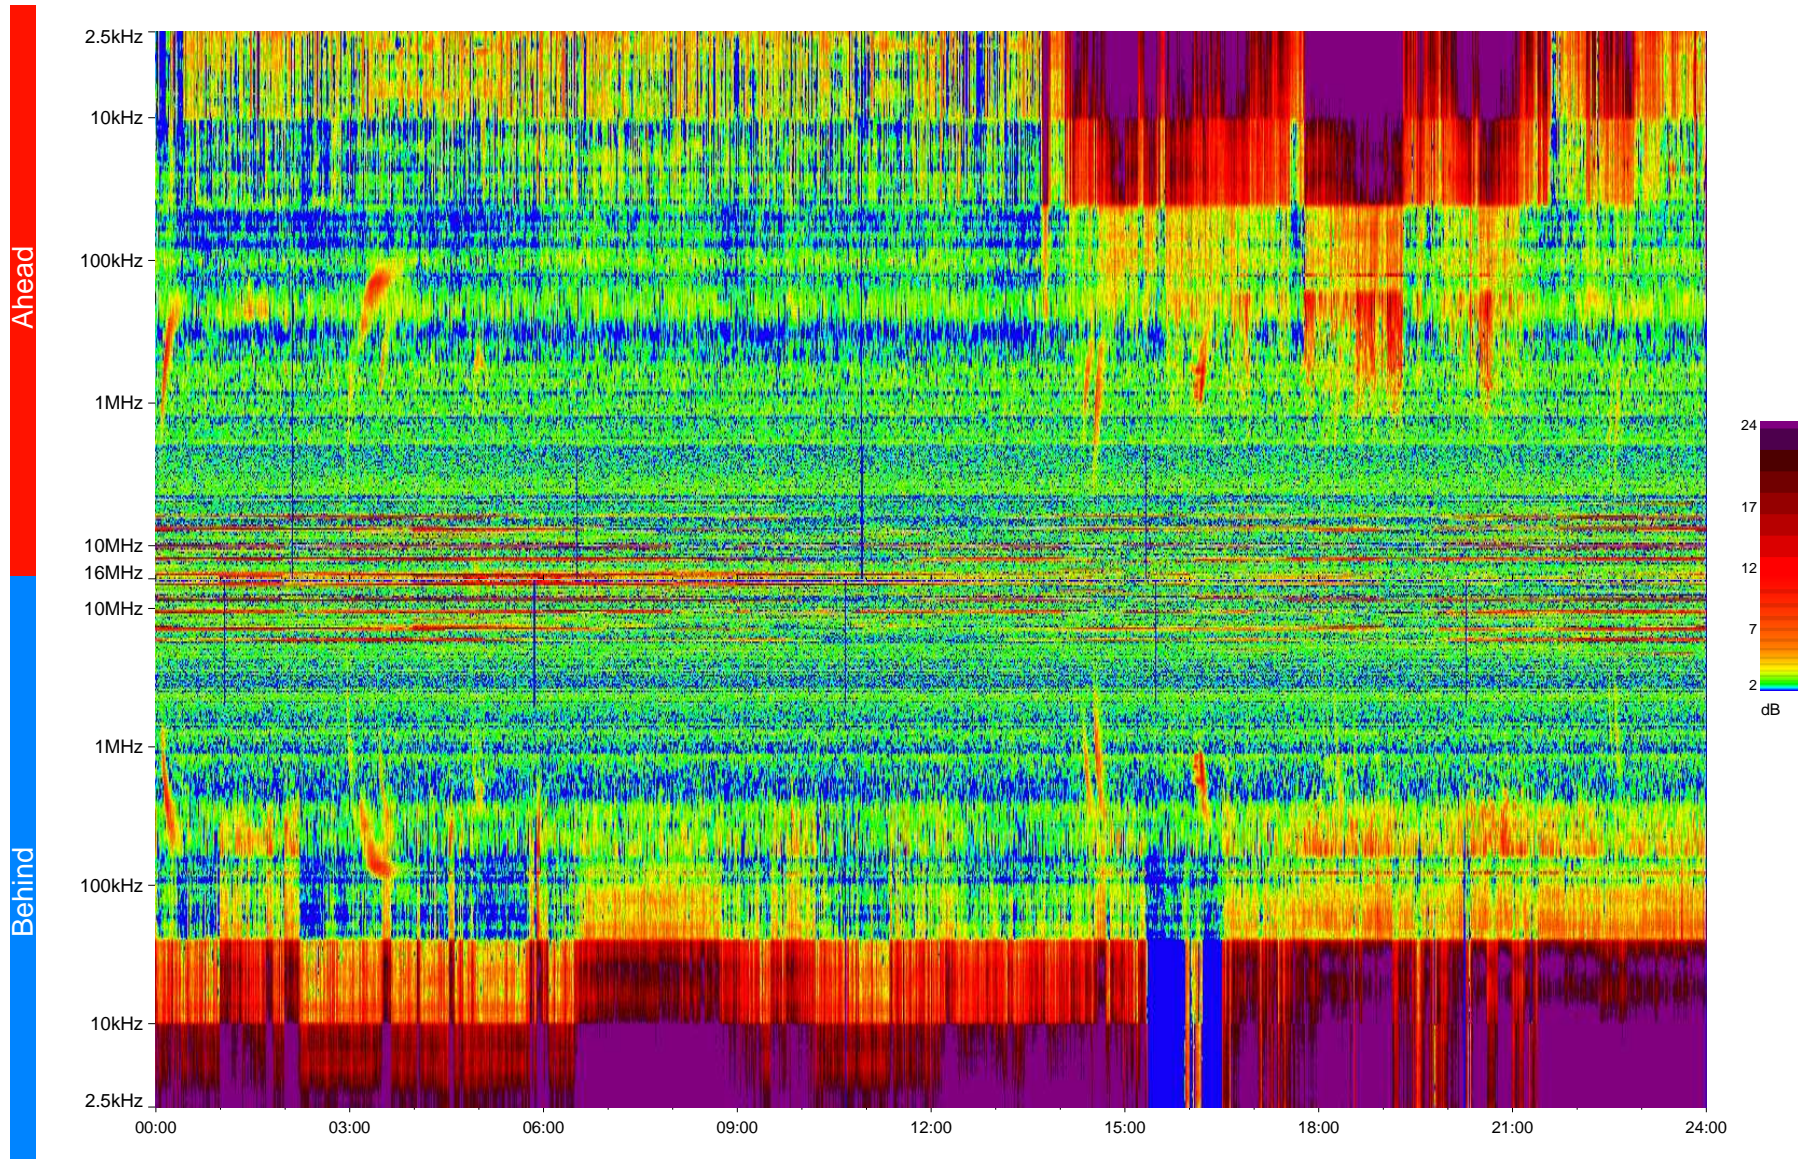

STEREO/WAVES Daily Summary - 04-Dec-2006 (DOY 338)

Ahead source file = swaves Ahead_2006_338_1_00.fin
Ahead PSE Angle = xxx.x

Behind PSE Angle = xxx.x
Behind source file = swaves_behind_2006_338_1_00.fin

Time (UTC)

swaves_summary_20061204_c
Produced on 2007-12-17 at 15:52:47 with TMIib V932 and Dynspec V011