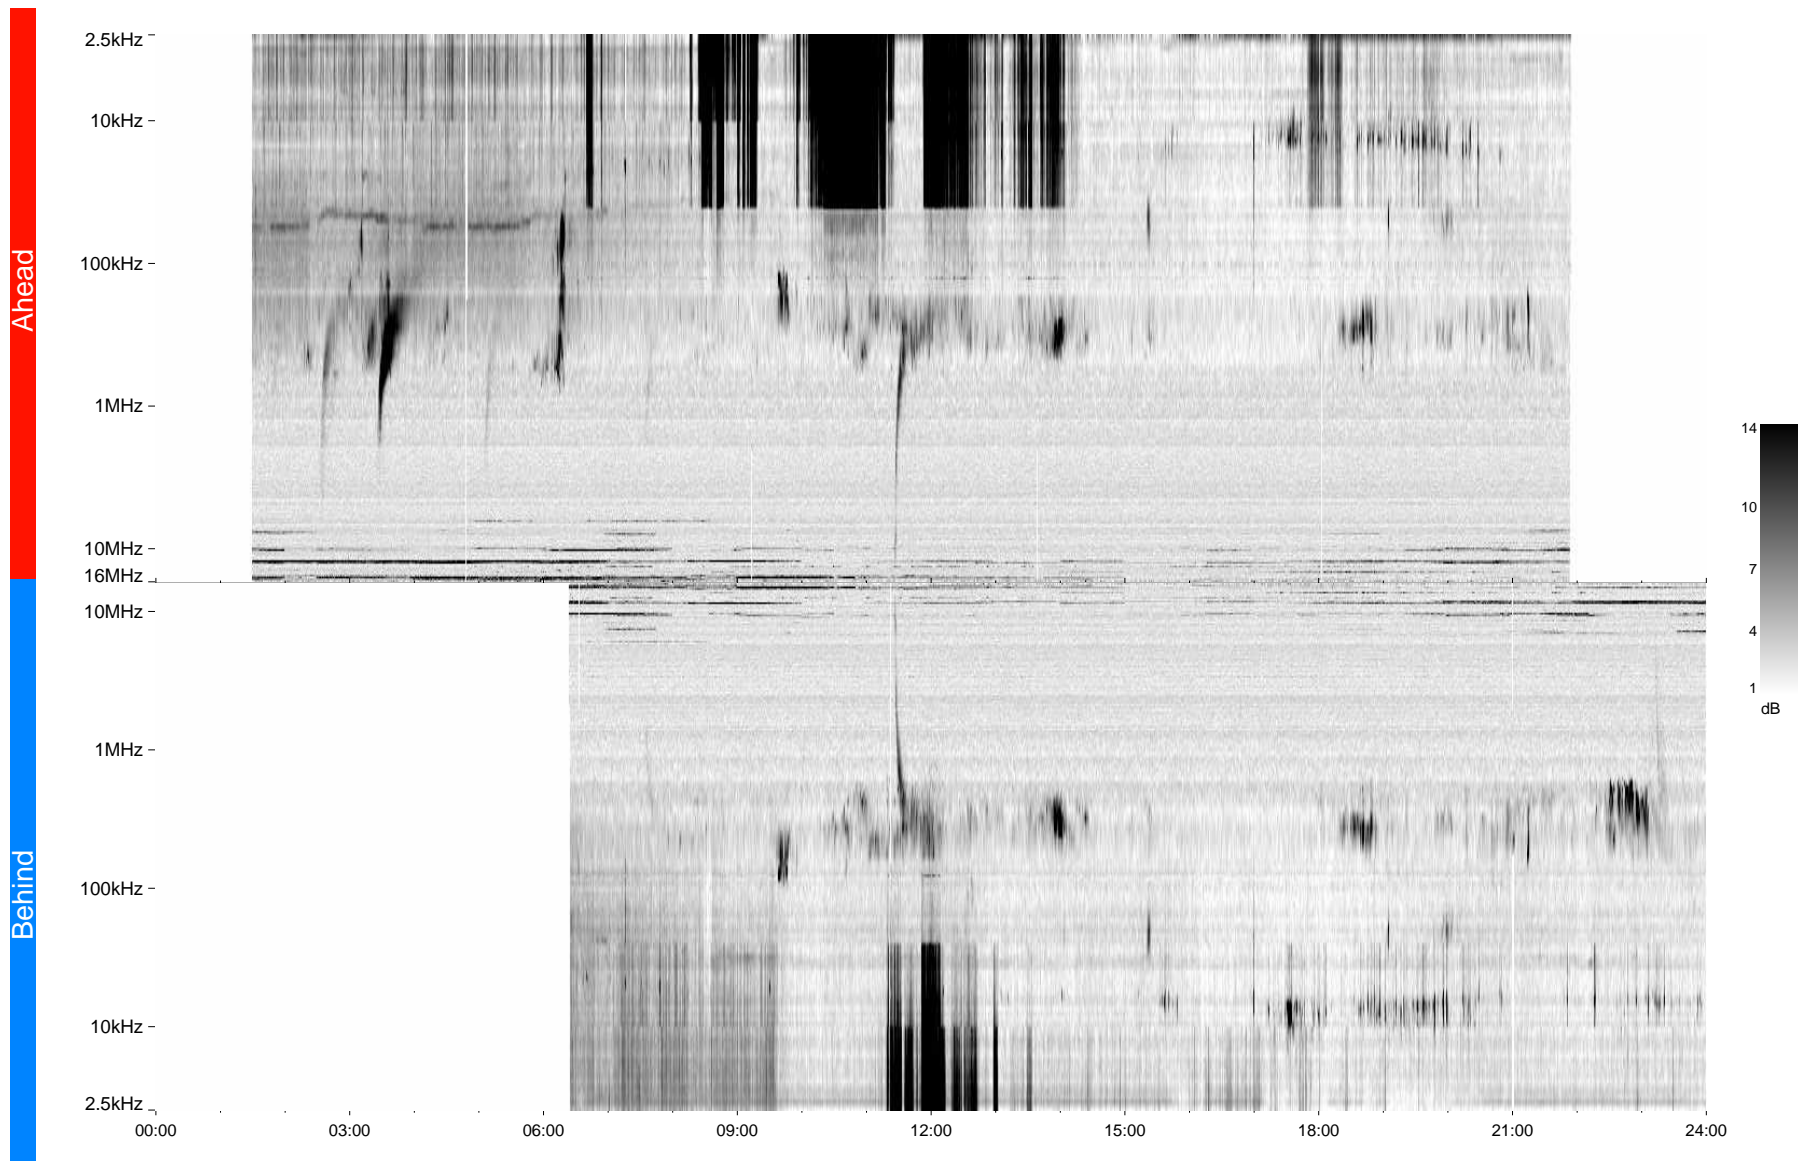

# STEREO/WAVES Daily Summary - 24-Nov-2006 ( DOY 328)

Ahead source file = swaves Ahead\_2006\_328\_1\_00.fin  
Ahead PSE Angle = xxx.x

Behind PSE Angle = xxx.x  
Behind source file = swaves\_behind\_2006\_328\_1\_00.fin

Time (UTC)

swaves\_summary\_20061124.g  
Produced on 2007-12-17 at 14:38:33 with TMIib V932 and Dynspec V011