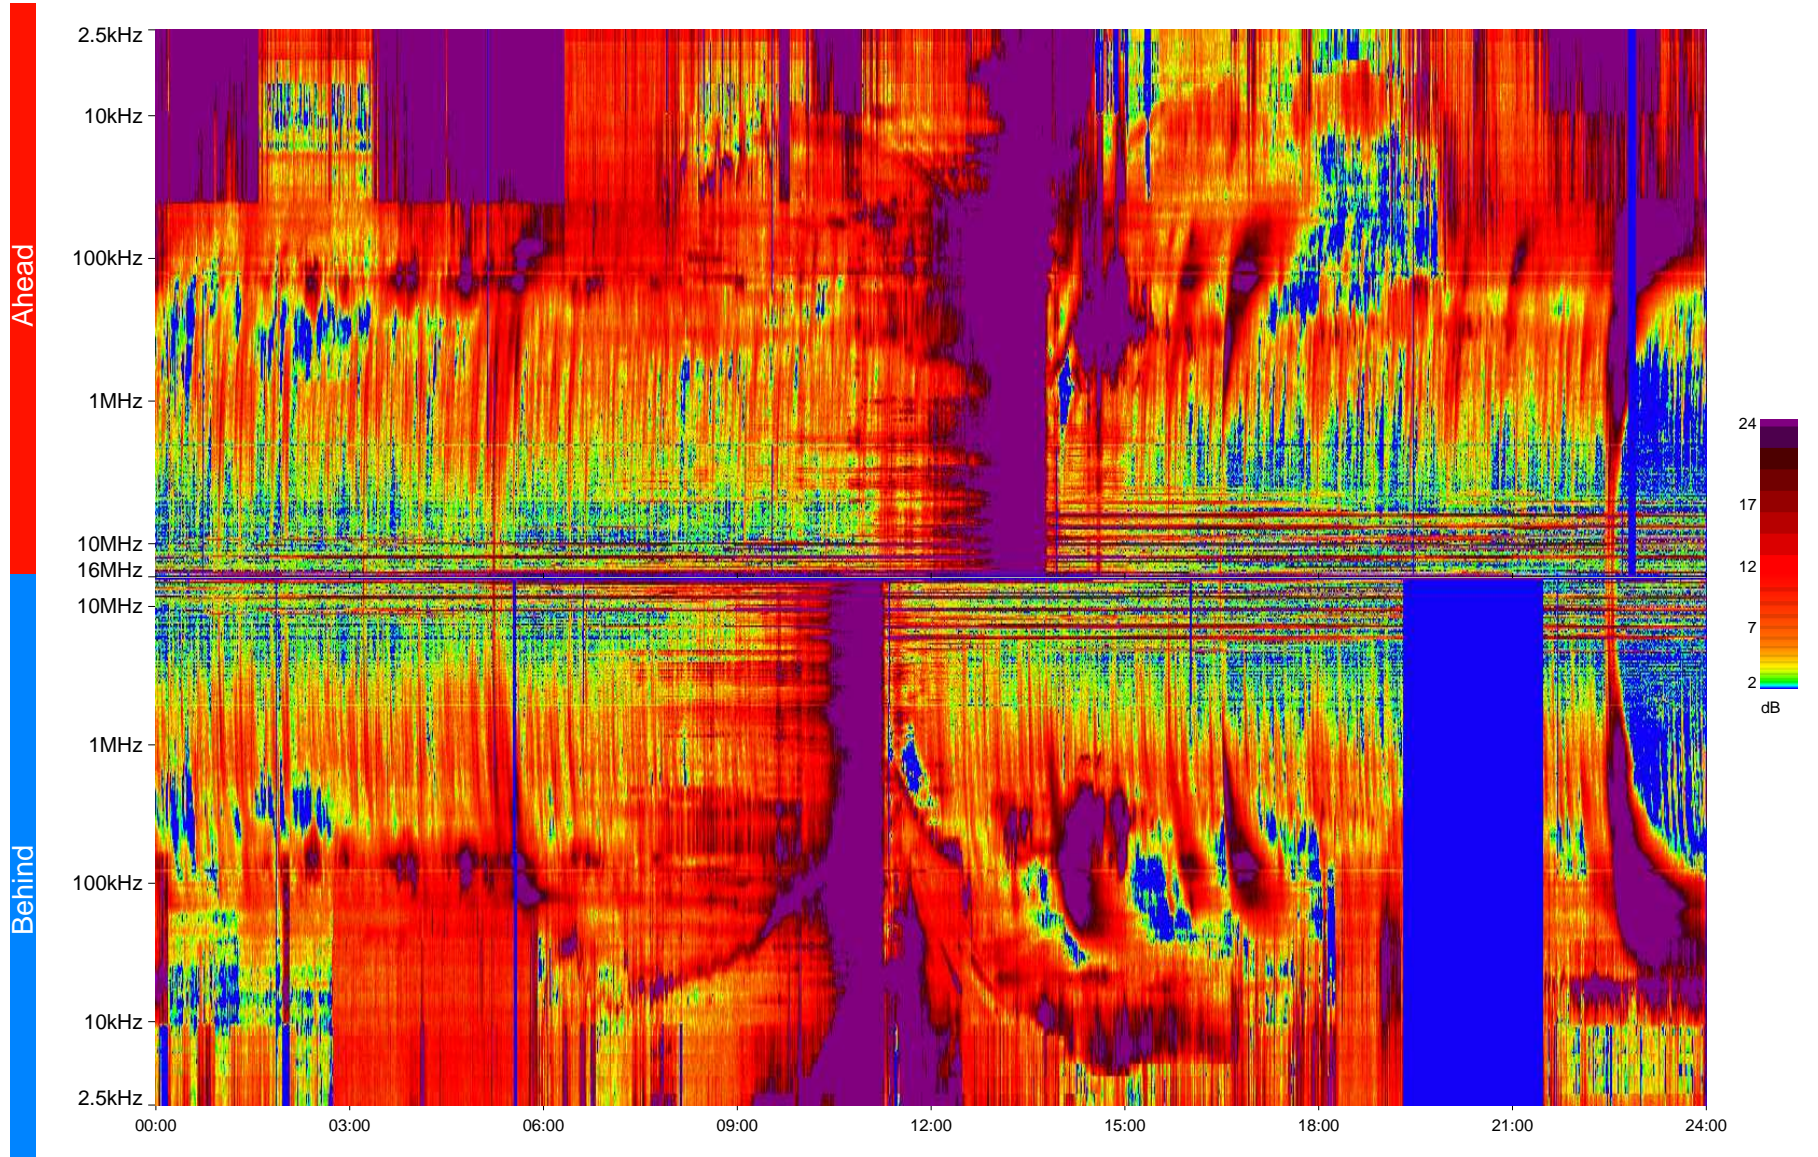

STEREO/Waves Daily Summary - 17-Nov-2006 (321)

Ahead source file = swaves_ahead_2006_321_1_01.ptp
Ahead PSE Angle = xxx.x

Behind source file = swaves_behind_2006_321_1_01.ptp
Behind PSE Angle = xxx.x

Time (UTC)

/Volumes/data/stereo/processed/summary/2006/swaves_summary_20061117_gs.ps
Produced on Sat Nov 18 08:38:16 2006 with TMLib Version xxx