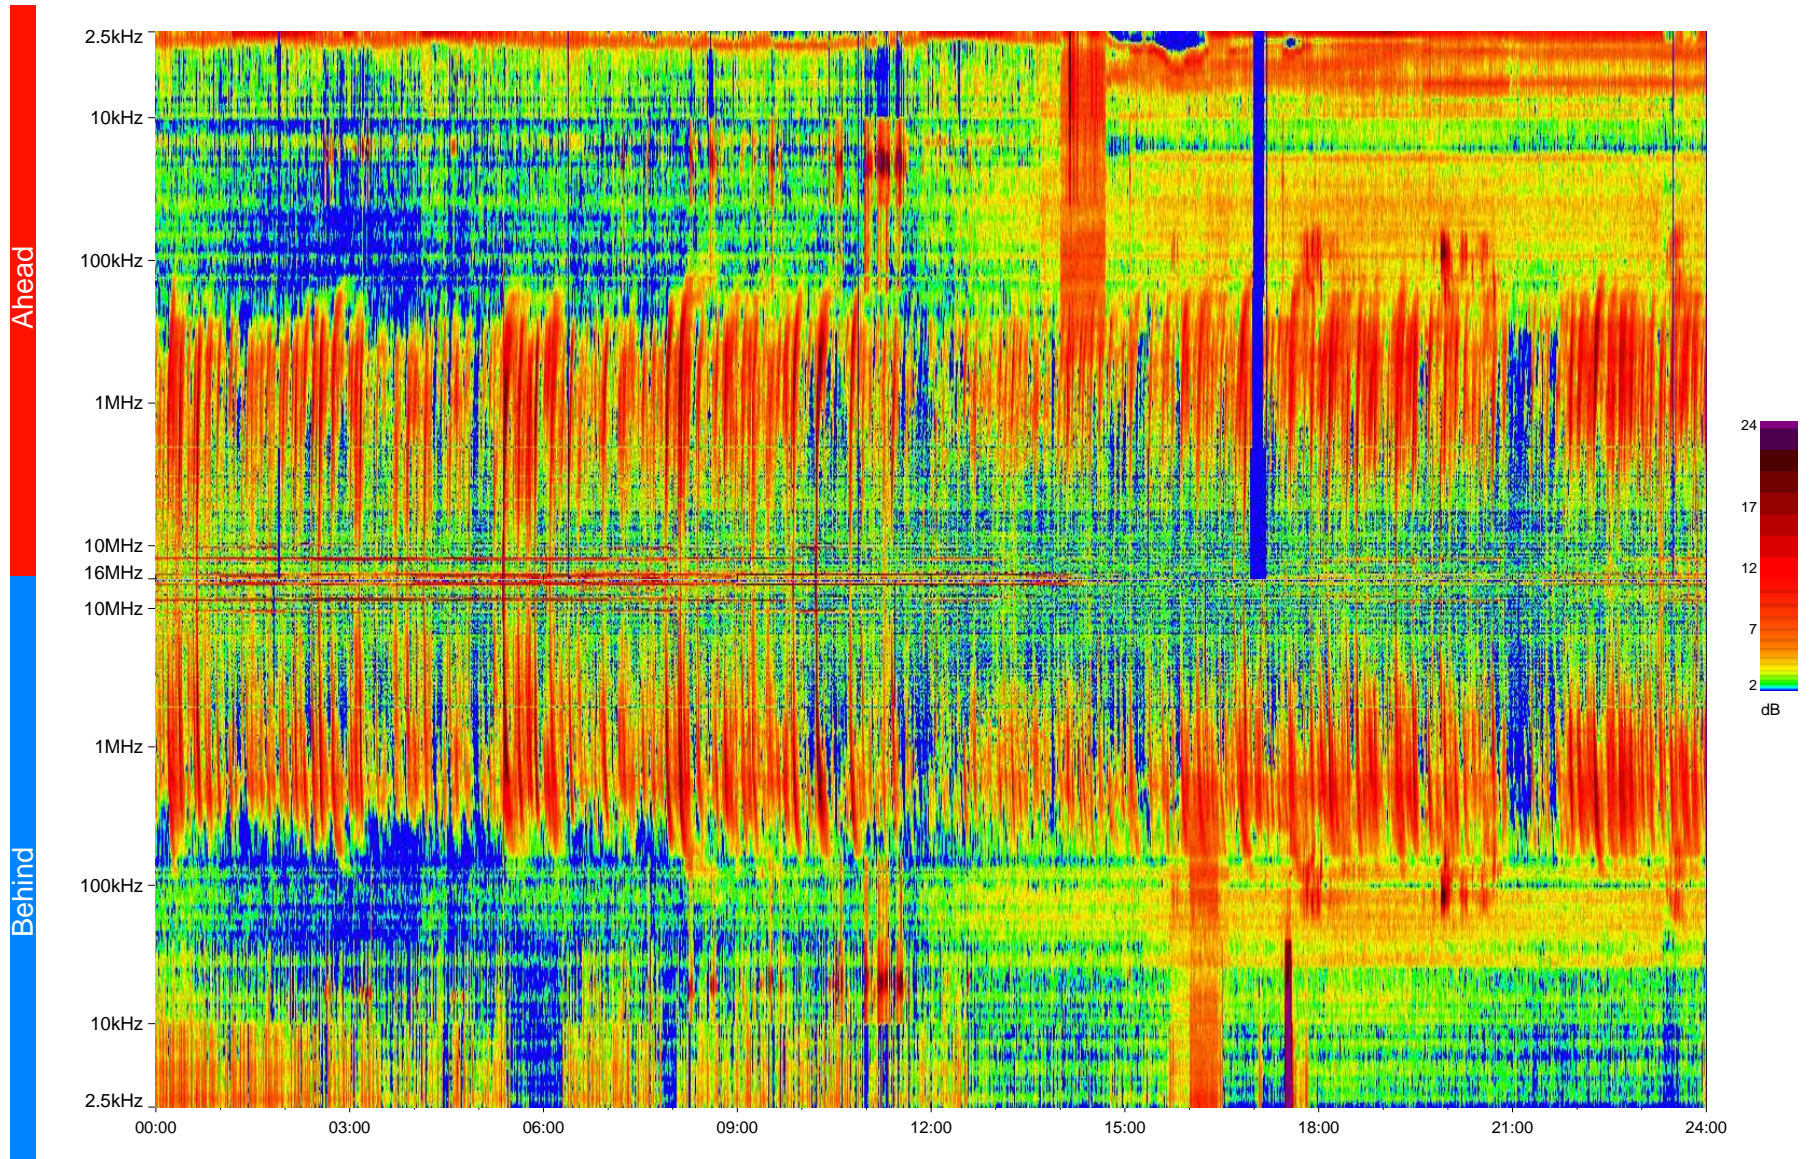

STEREO/WAVES Daily Summary - 14-Nov-2006 (DOY 318)

Ahead source file = swaves Ahead_2006_318_1_00.fin
Ahead PSE Angle = xxx.x

Behind PSE Angle = xxx.x
Behind source file = swaves_behind_2006_318_1_00.fin

Time (UTC)

swaves_summary_20061114_c
Produced on 2007-12-17 at 13:32:02 with TMIib V932 and Dynspec V011