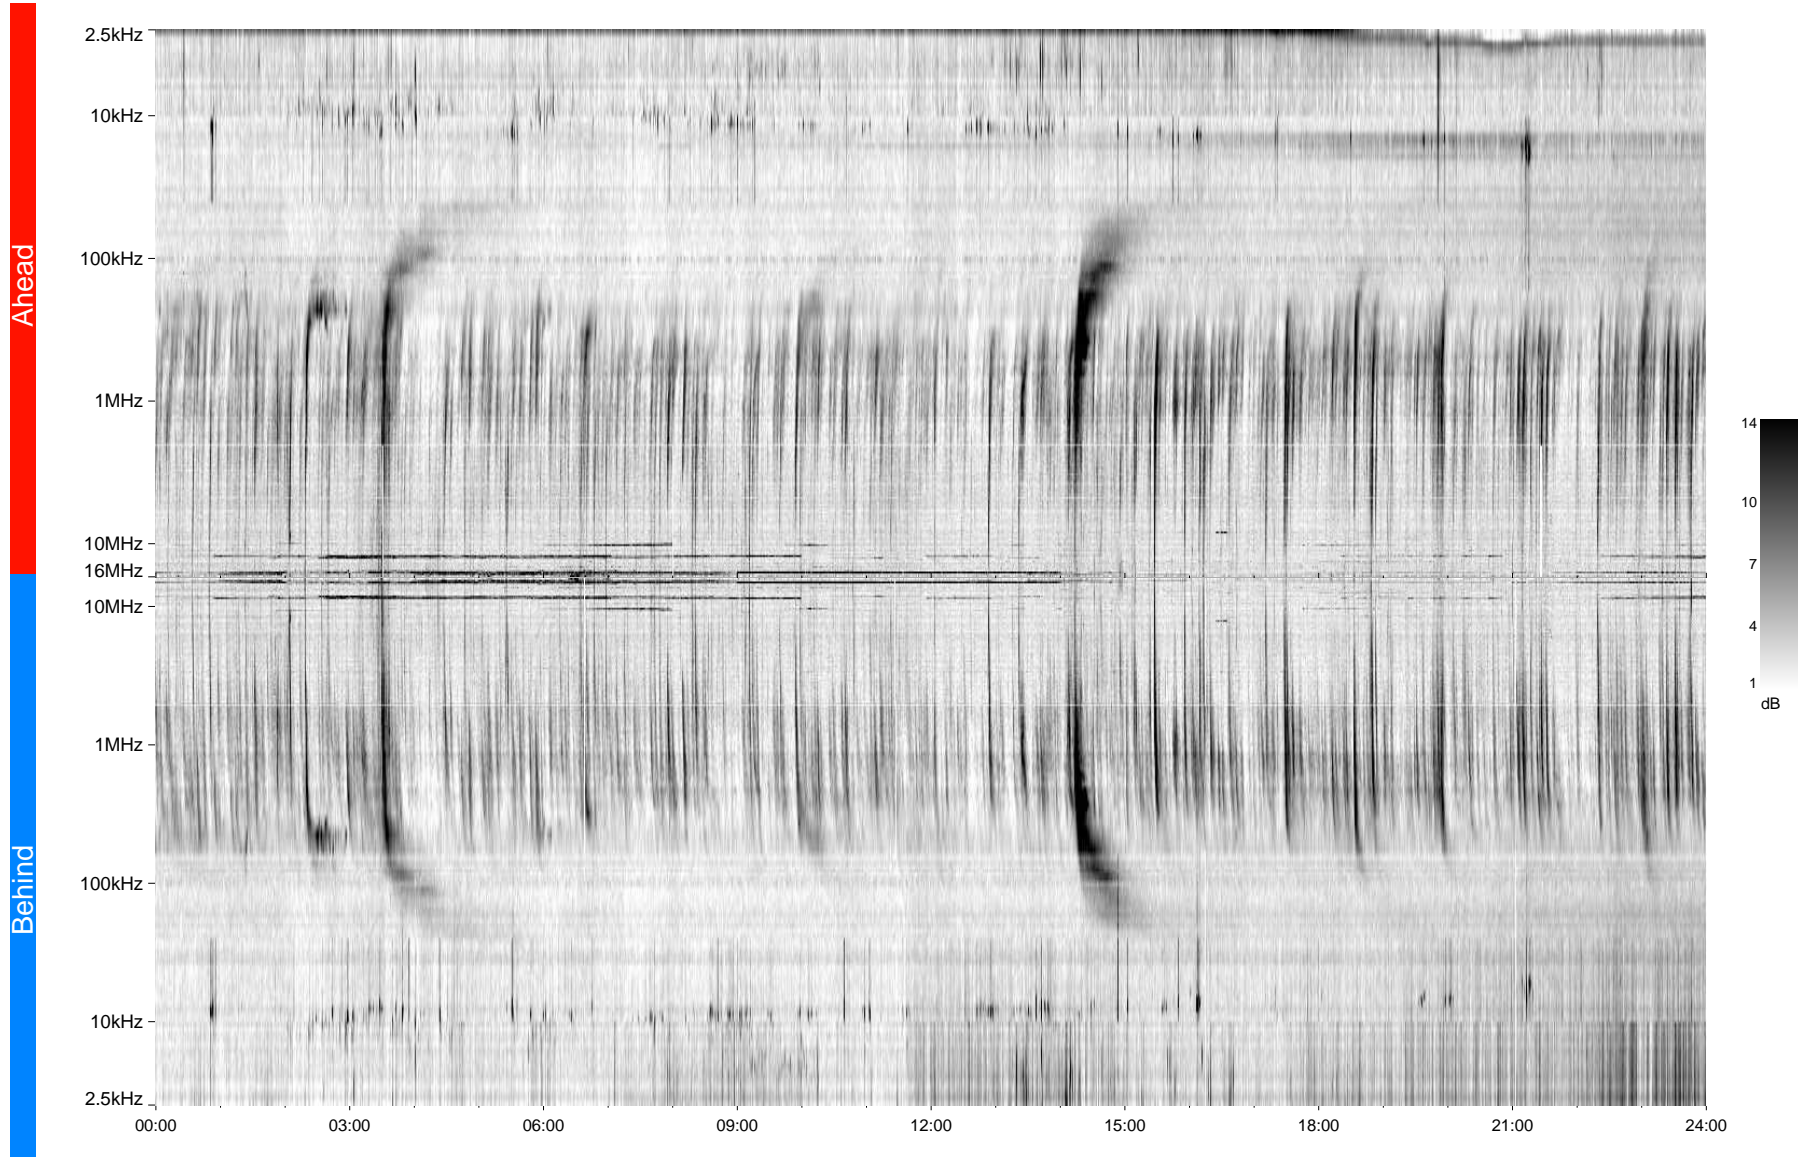

STEREO/WAVES Daily Summary - 13-Nov-2006 (DOY 317)

Ahead source file = swaves Ahead_2006_317_1_00.fin
Ahead PSE Angle = xxx.x

Behind PSE Angle = xxx.x
Behind source file = swaves_behind_2006_317_1_00.fin

Time (UTC)

swaves_summary_20061113.g
Produced on 2007-12-17 at 13:24:32 with TMlib V932 and Dynspec V011