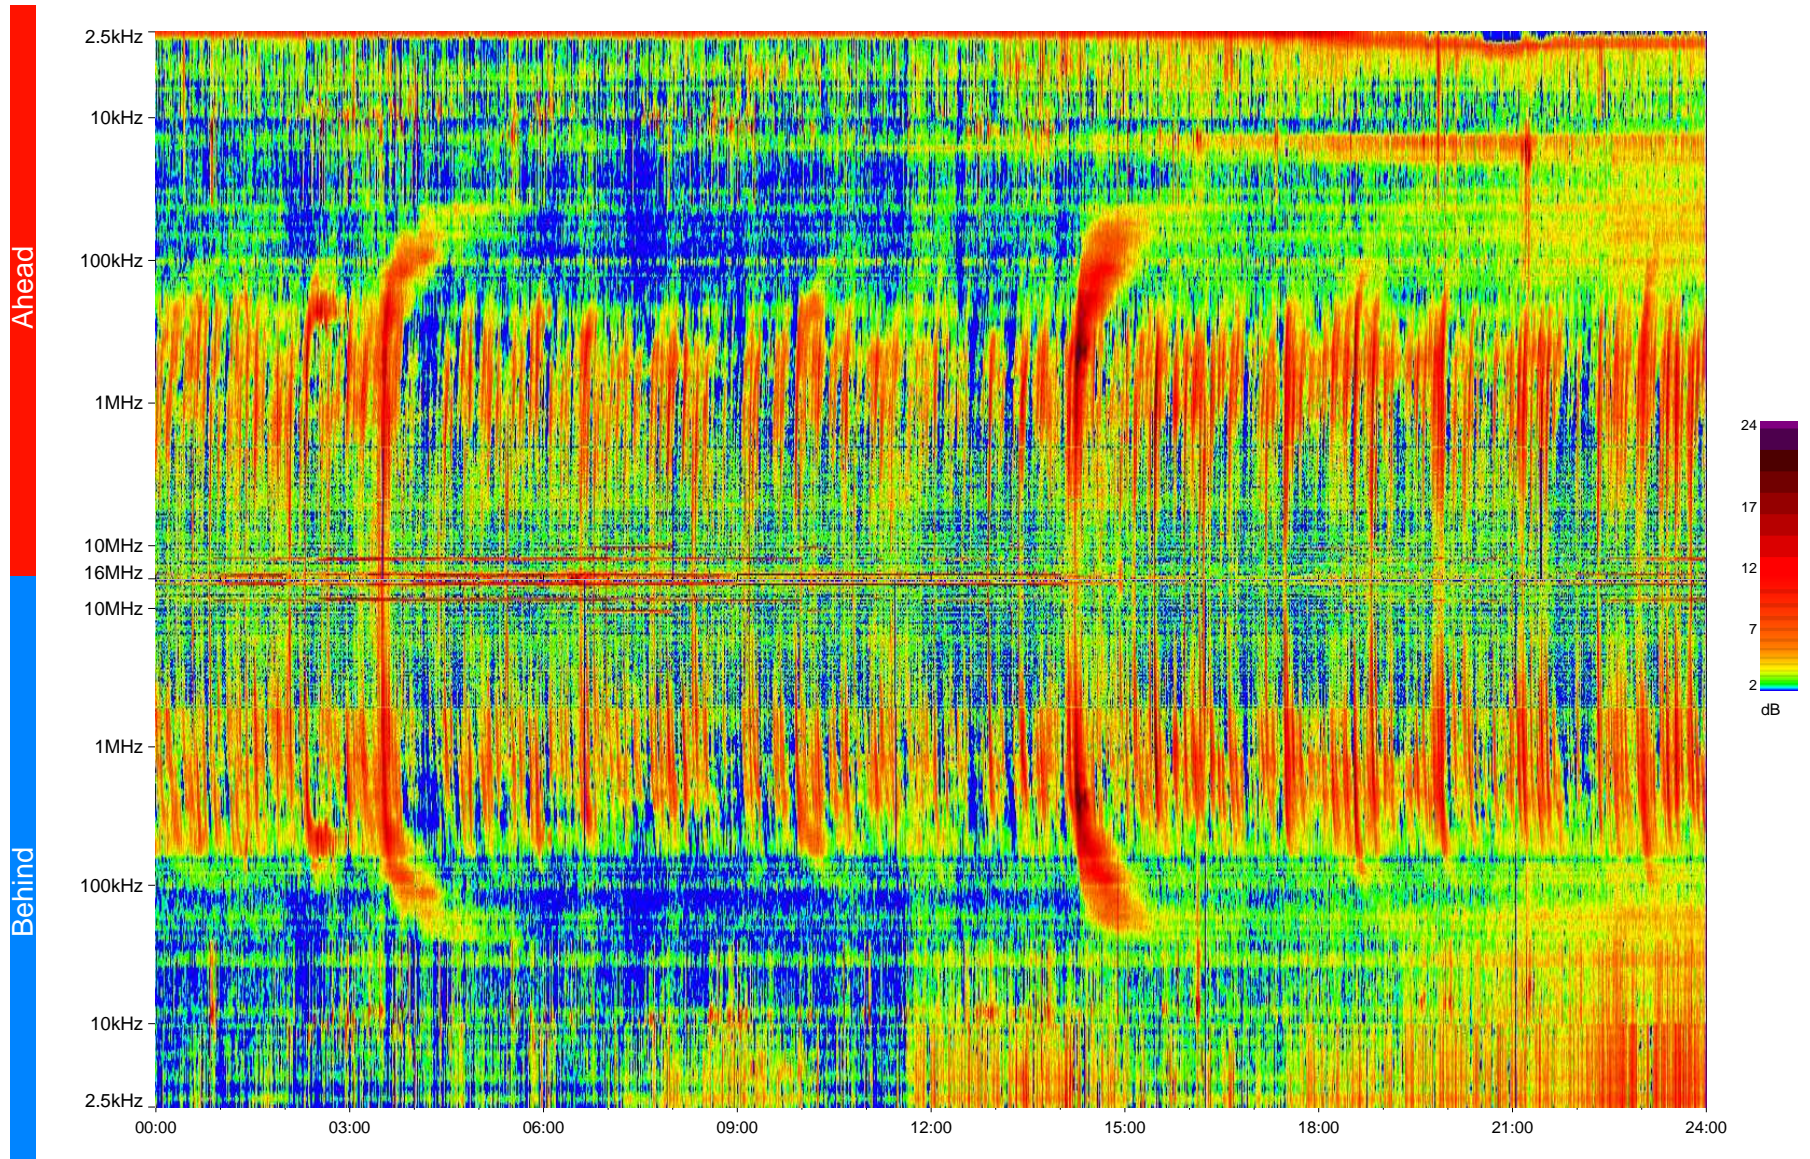

STEREO/WAVES Daily Summary - 13-Nov-2006 (DOY 317)

Ahead source file = swaves_ahead_2006_317_1_00.fin
Ahead PSE Angle = xxx.x

Behind PSE Angle = xxx.x
Behind source file = swaves_behind_2006_317_1_00.fin

Time (UTC)

swaves_summary_20061113_c
Produced on 2007-12-17 at 13:24:33 with TMIib V932 and Dynspec V011