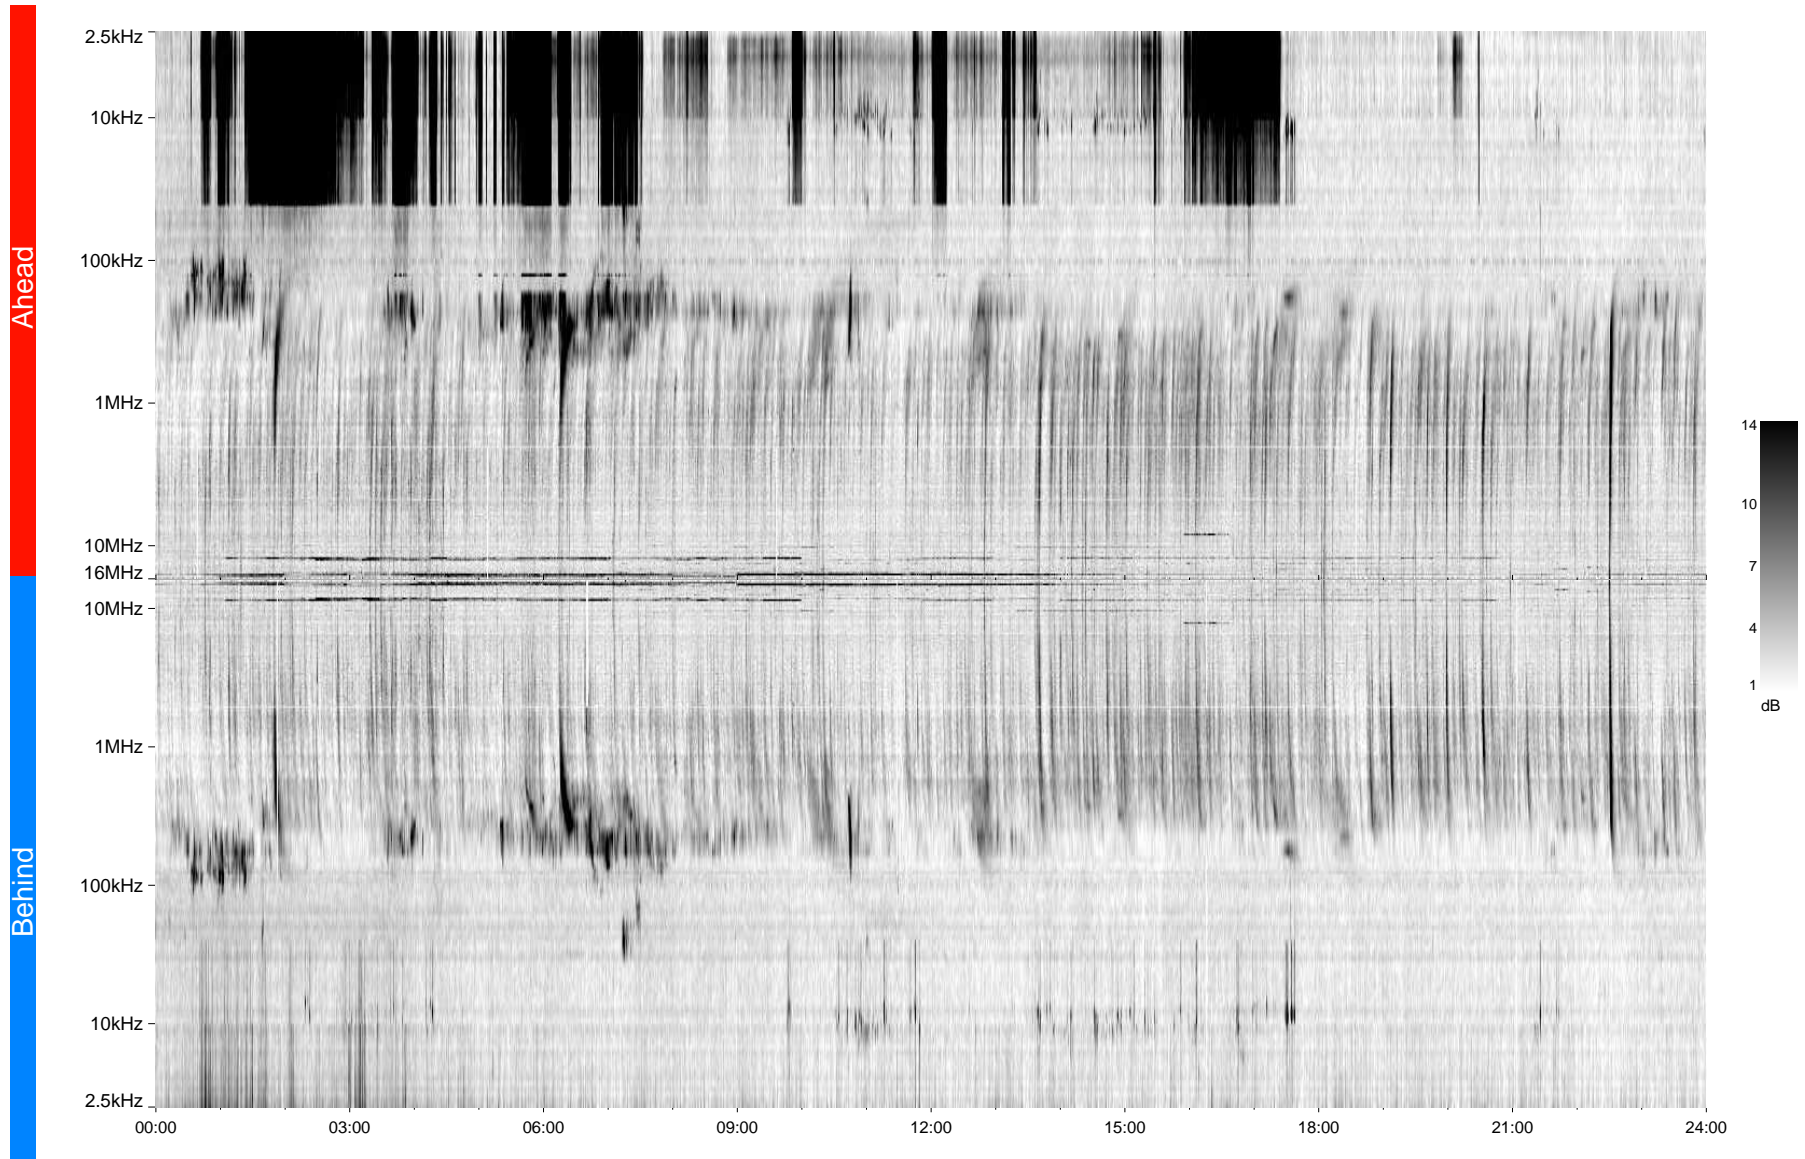

STEREO/WAVES Daily Summary - 12-Nov-2006 (DOY 316)

Ahead source file = swaves Ahead_2006_316_1_00.fin
Ahead PSE Angle = xxx.x

Behind PSE Angle = xxx.x
Behind source file = swaves_behind_2006_316_1_00.fin

Time (UTC)

swaves_summary_20061112_g
Produced on 2007-12-17 at 13:16:53 with TMlib V932 and Dynspec V011