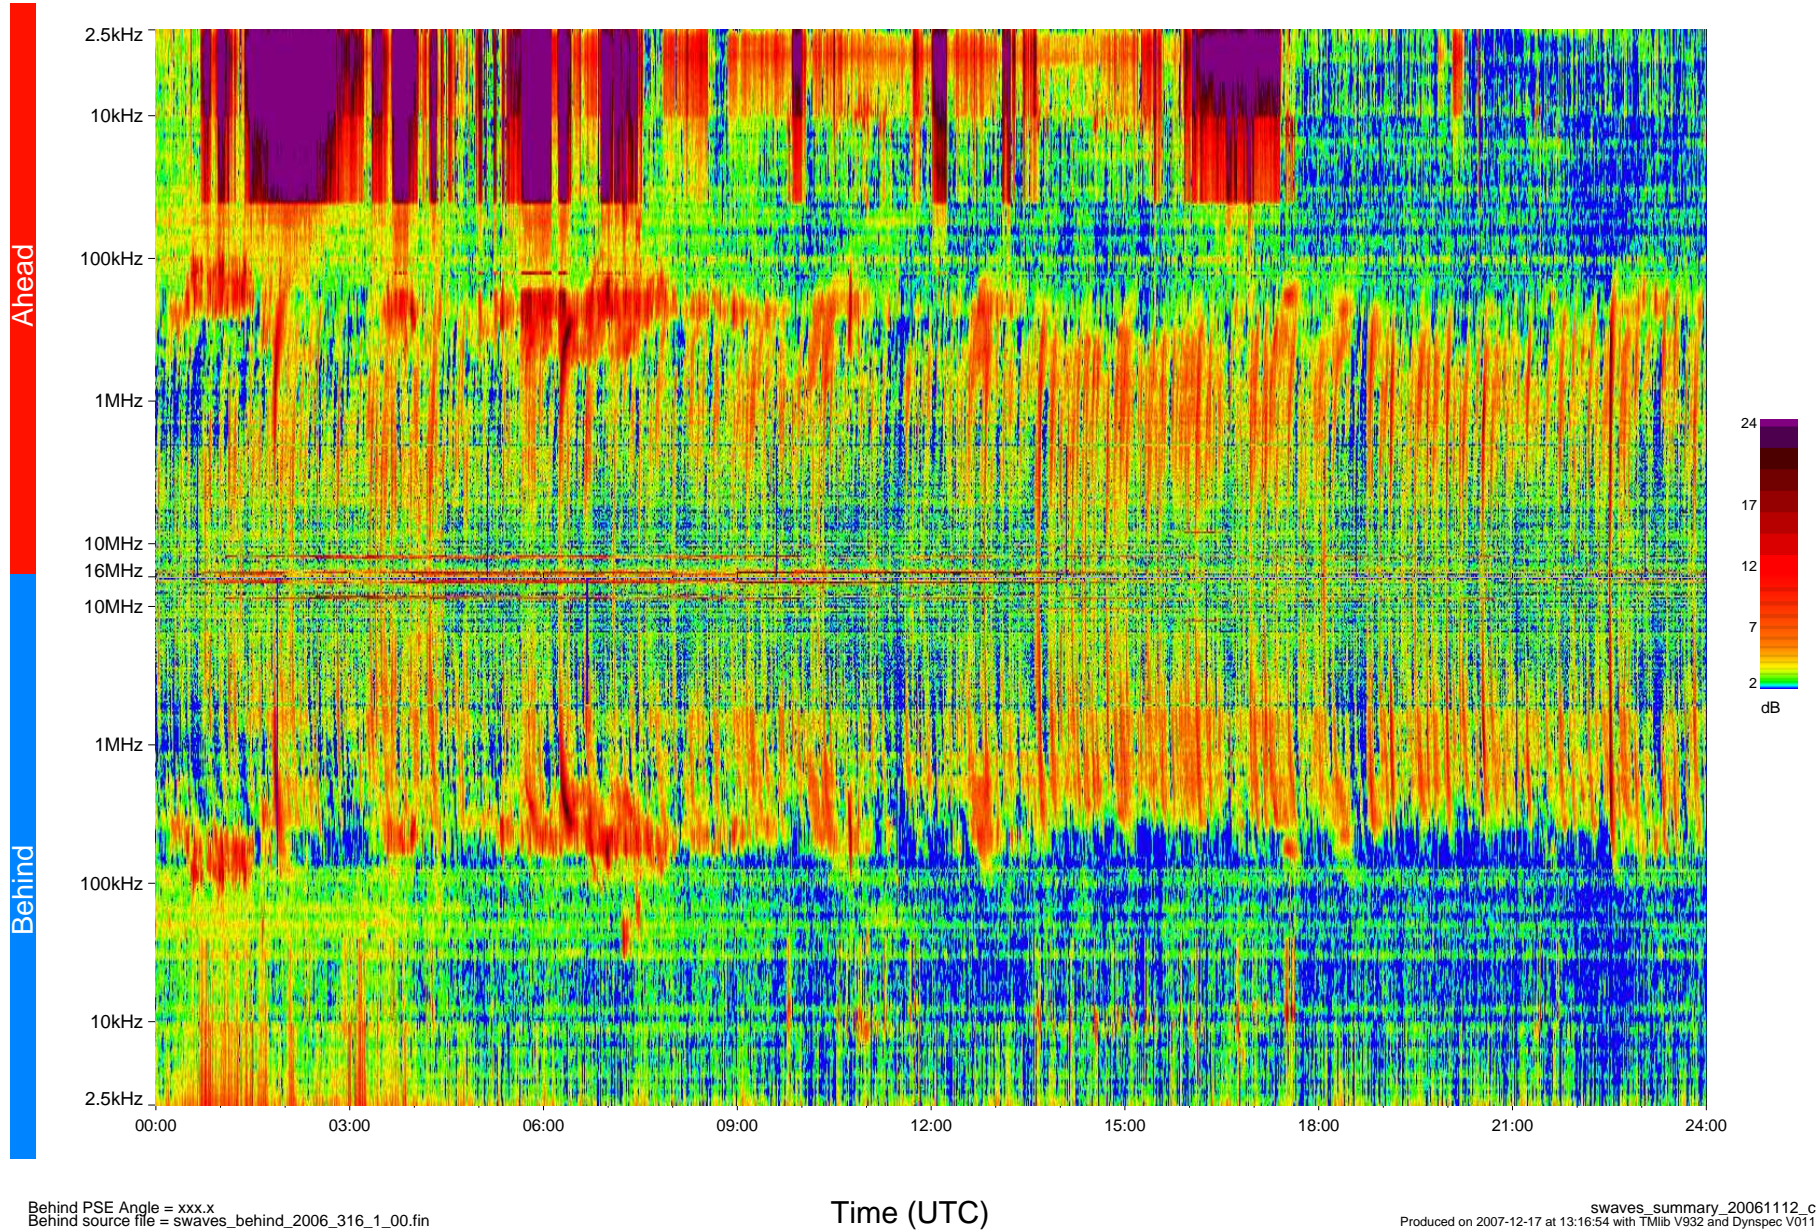

STEREO/WAVES Daily Summary - 12-Nov-2006 (DOY 316)

Ahead source file = swaves Ahead_2006_316_1_00.fin
Ahead PSE Angle = xxx.x

Behind PSE Angle = xxx.x
Behind source file = swaves_behind_2006_316_1_00.fin

swaves_summary_20061112_c
Produced on 2007-12-17 at 13:16:54 with TMlib V932 and Dynspec V011